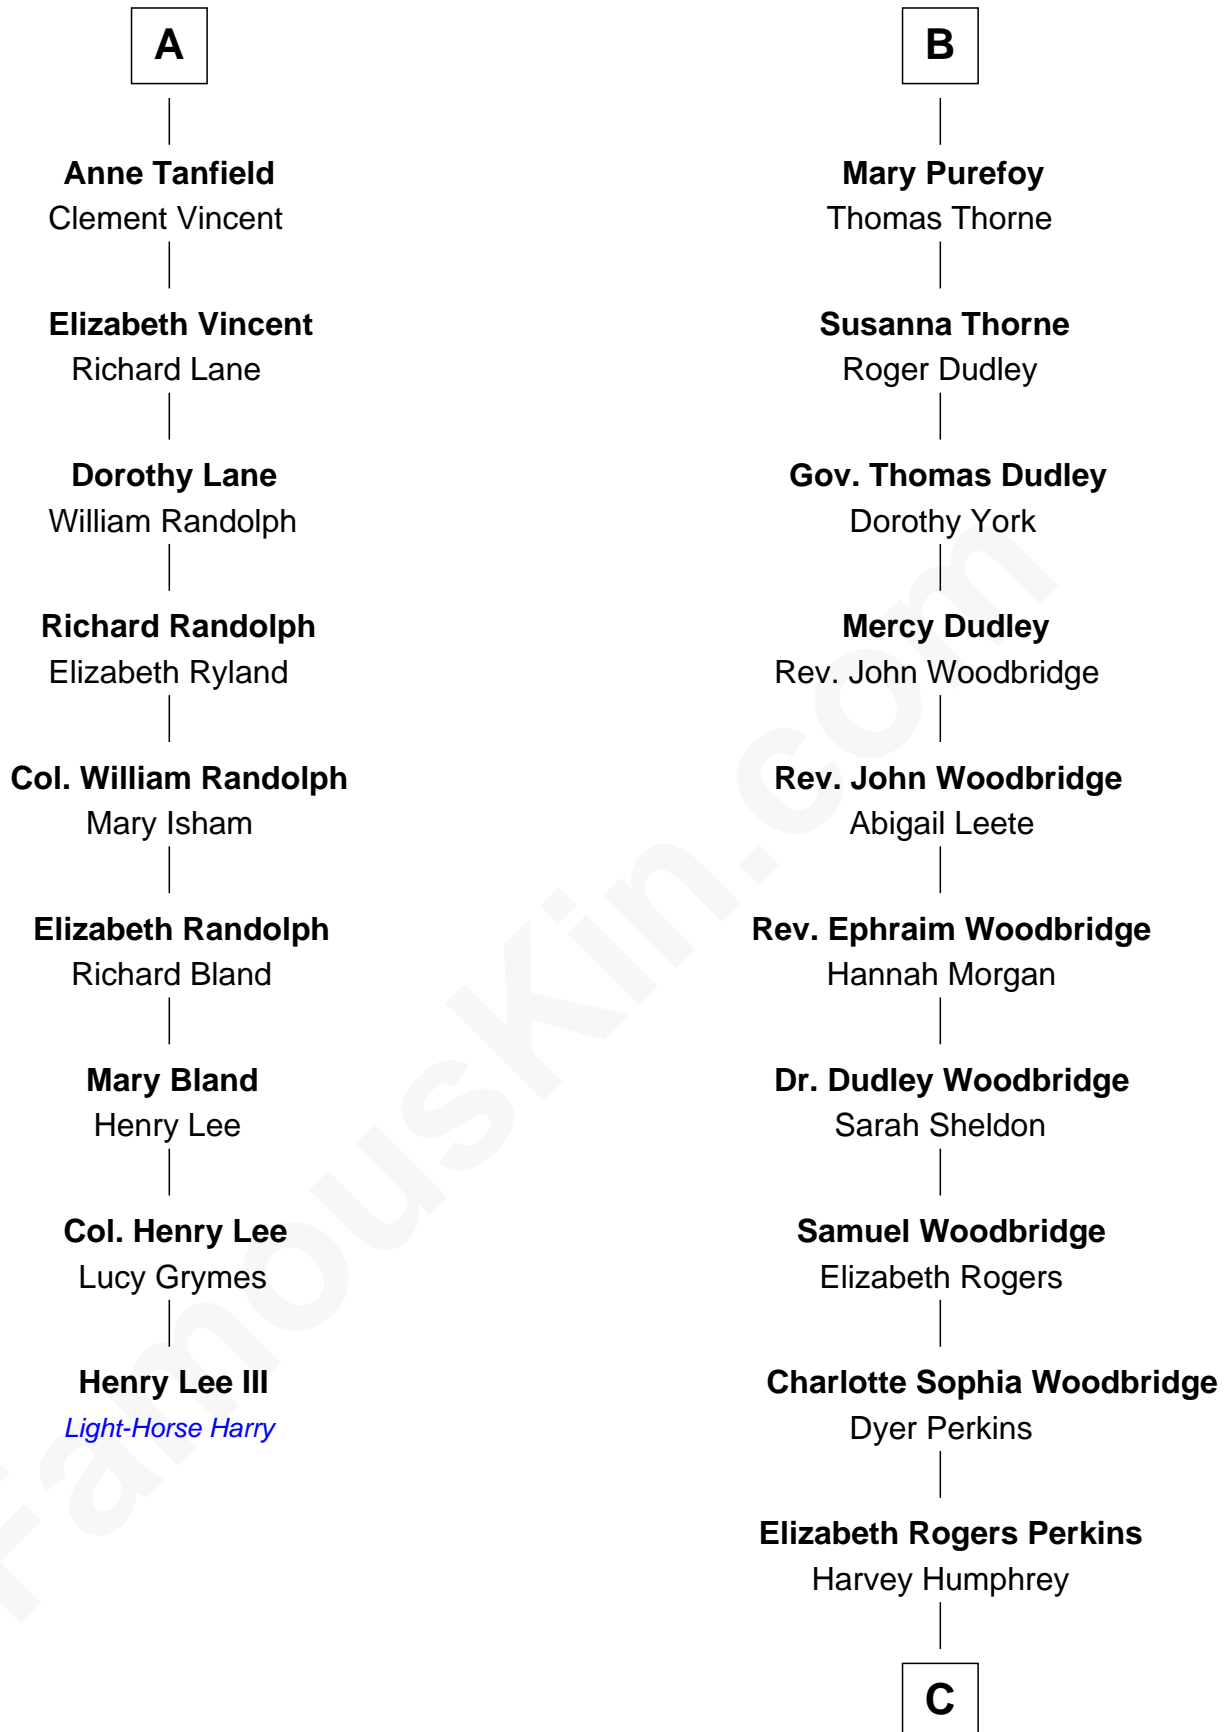

FamousKin.com Relationship Chart of

Henry Lee III

9th Governor of Virginia

15th cousin 4 times removed of

Humphrey Bogart

Movie Actor

Sir John Howard

Alice de Bois

Sir Robert Howard

Margaret de Scales

Sir John Howard

Alice Tendring

Sir Robert Howard

Margaret Mowbray

Katherine Howard

Sir Edward Neville

John Denton

Alice Denton

Nicholas Purefoy

Edward Purefoy

Anne Fettiplace

B

C

John Perkins Humphrey

Frances Dewey Churchill

Maud Humphrey

Dr. Belmont Deforest Bogart

Humphrey Bogart

Movie Actor

FamousKin.com