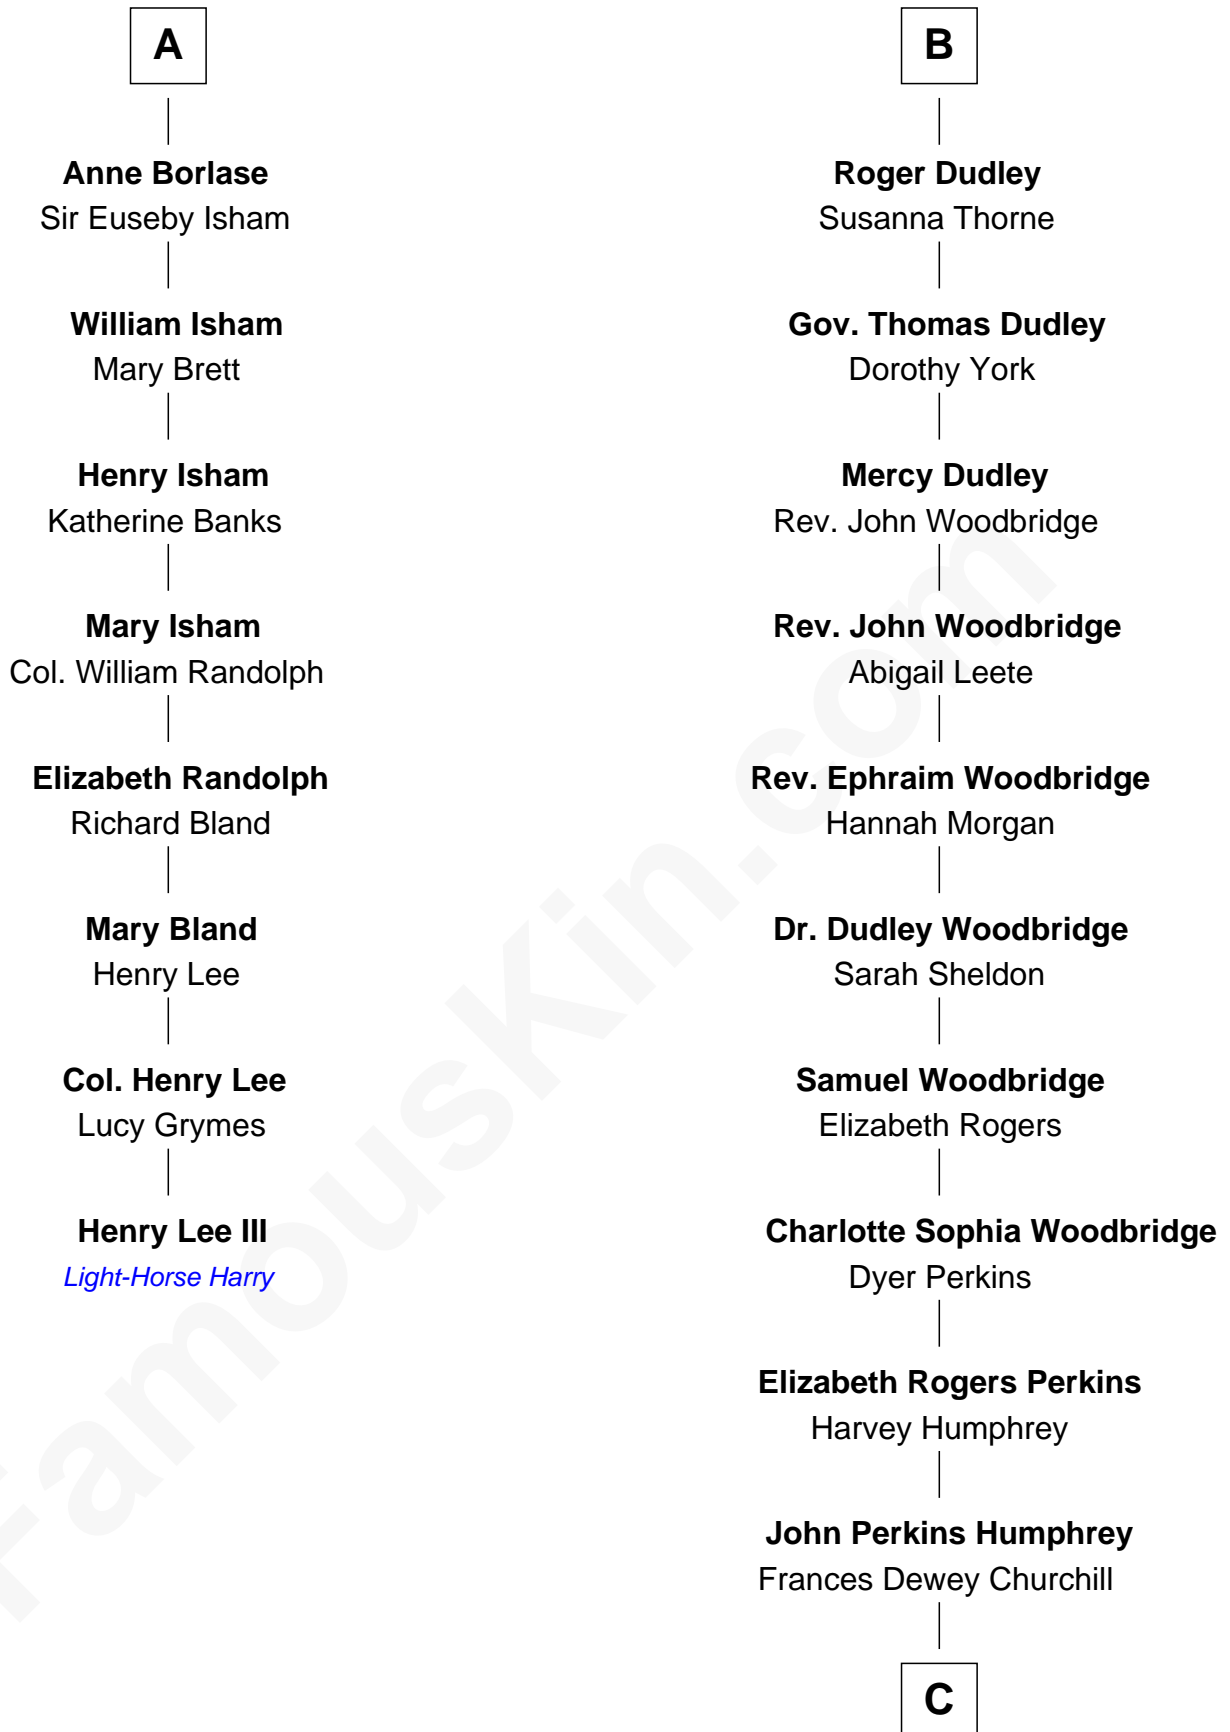

FamousKin.com Relationship Chart of

Henry Lee III

9th Governor of Virginia

14th cousin 4 times removed of

Humphrey Bogart

Movie Actor

Sir Philip le Despencer

Elizabeth - - - - -

Sir Philip le Despencer

Elizabeth de Tibetot

Margery Despencer

Sir Roger Wentworth

Margaret Wentworth

Sir William Hopton

Margaret Hopton

Sir Philip Booth

Cecily Willoughby

Sir John Sutton

Cecily Grey

Sir Henry Dudley

- - - - - Ashton

Probable

B

C