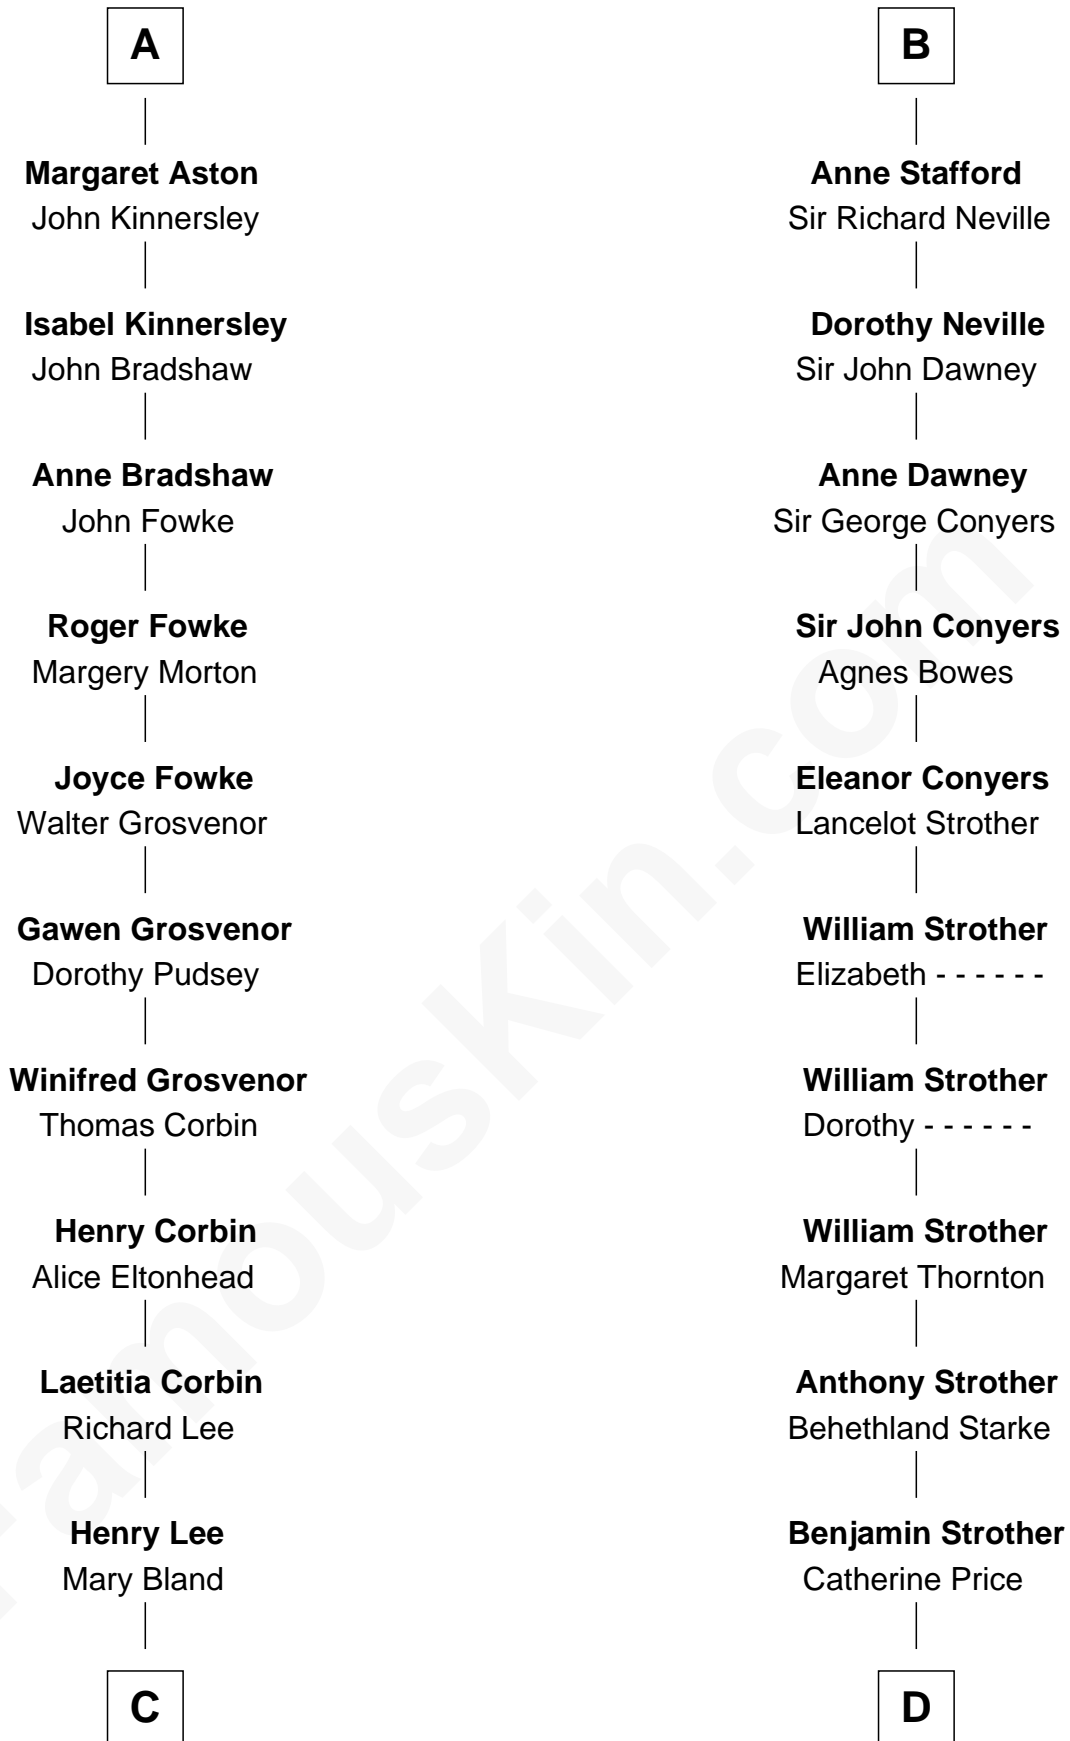

FamousKin.com Relationship Chart of

Henry Lee III

9th Governor of Virginia

18th cousin 3 times removed of

Randolph Scott

Movie Actor

C

Col. Henry Lee

Lucy Grymes

Henry Lee III

Light-Horse Harry

D

Catherine Price Strother

Joseph Minor Crane

John William Crane

Margaret Ann Sadler

Joseph Minor Crane

Lavinia Lionberger

Lucy Lionberger Crane

George Grant Scott

Randolph Scott

Movie Actor

FamousKin.com