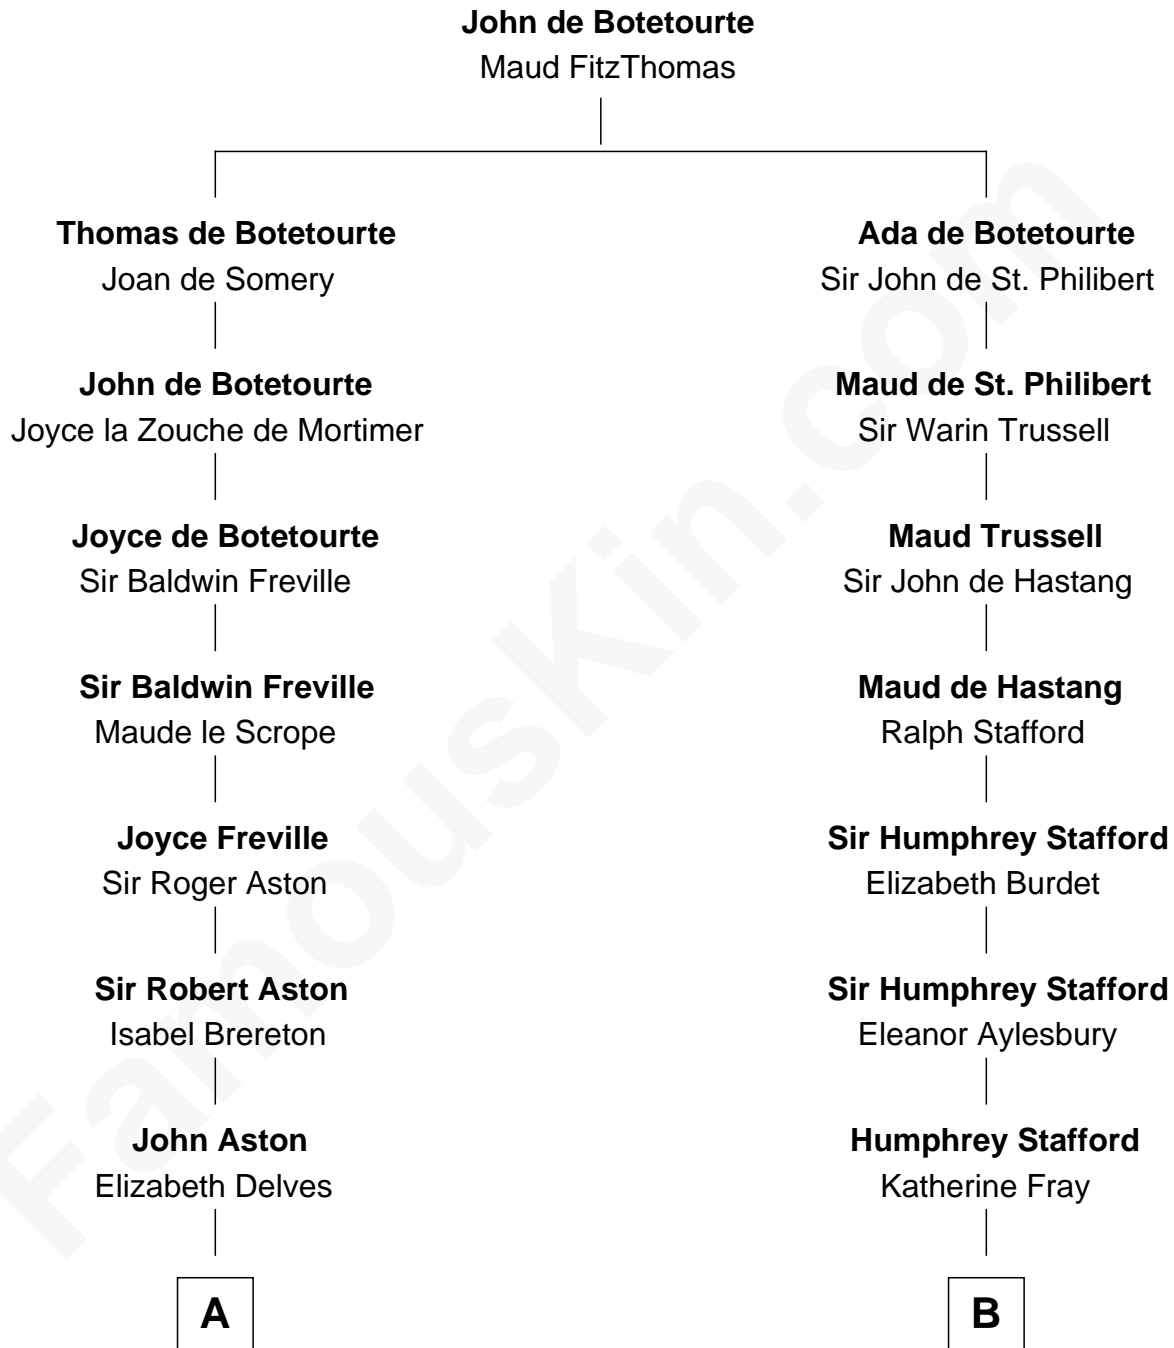

FamousKin.com Relationship Chart of

Henry Lee III

9th Governor of Virginia

18th cousin 3 times removed of

Randolph Scott

Movie Actor

C

Col. Henry Lee

Lucy Grymes

Henry Lee III

Light-Horse Harry

D

Catherine Price Strother

Joseph Minor Crane

John William Crane

Margaret Ann Sadler

Joseph Minor Crane

Lavinia Lionberger

Lucy Lionberger Crane

George Grant Scott

Randolph Scott

Movie Actor

FamousKin.com