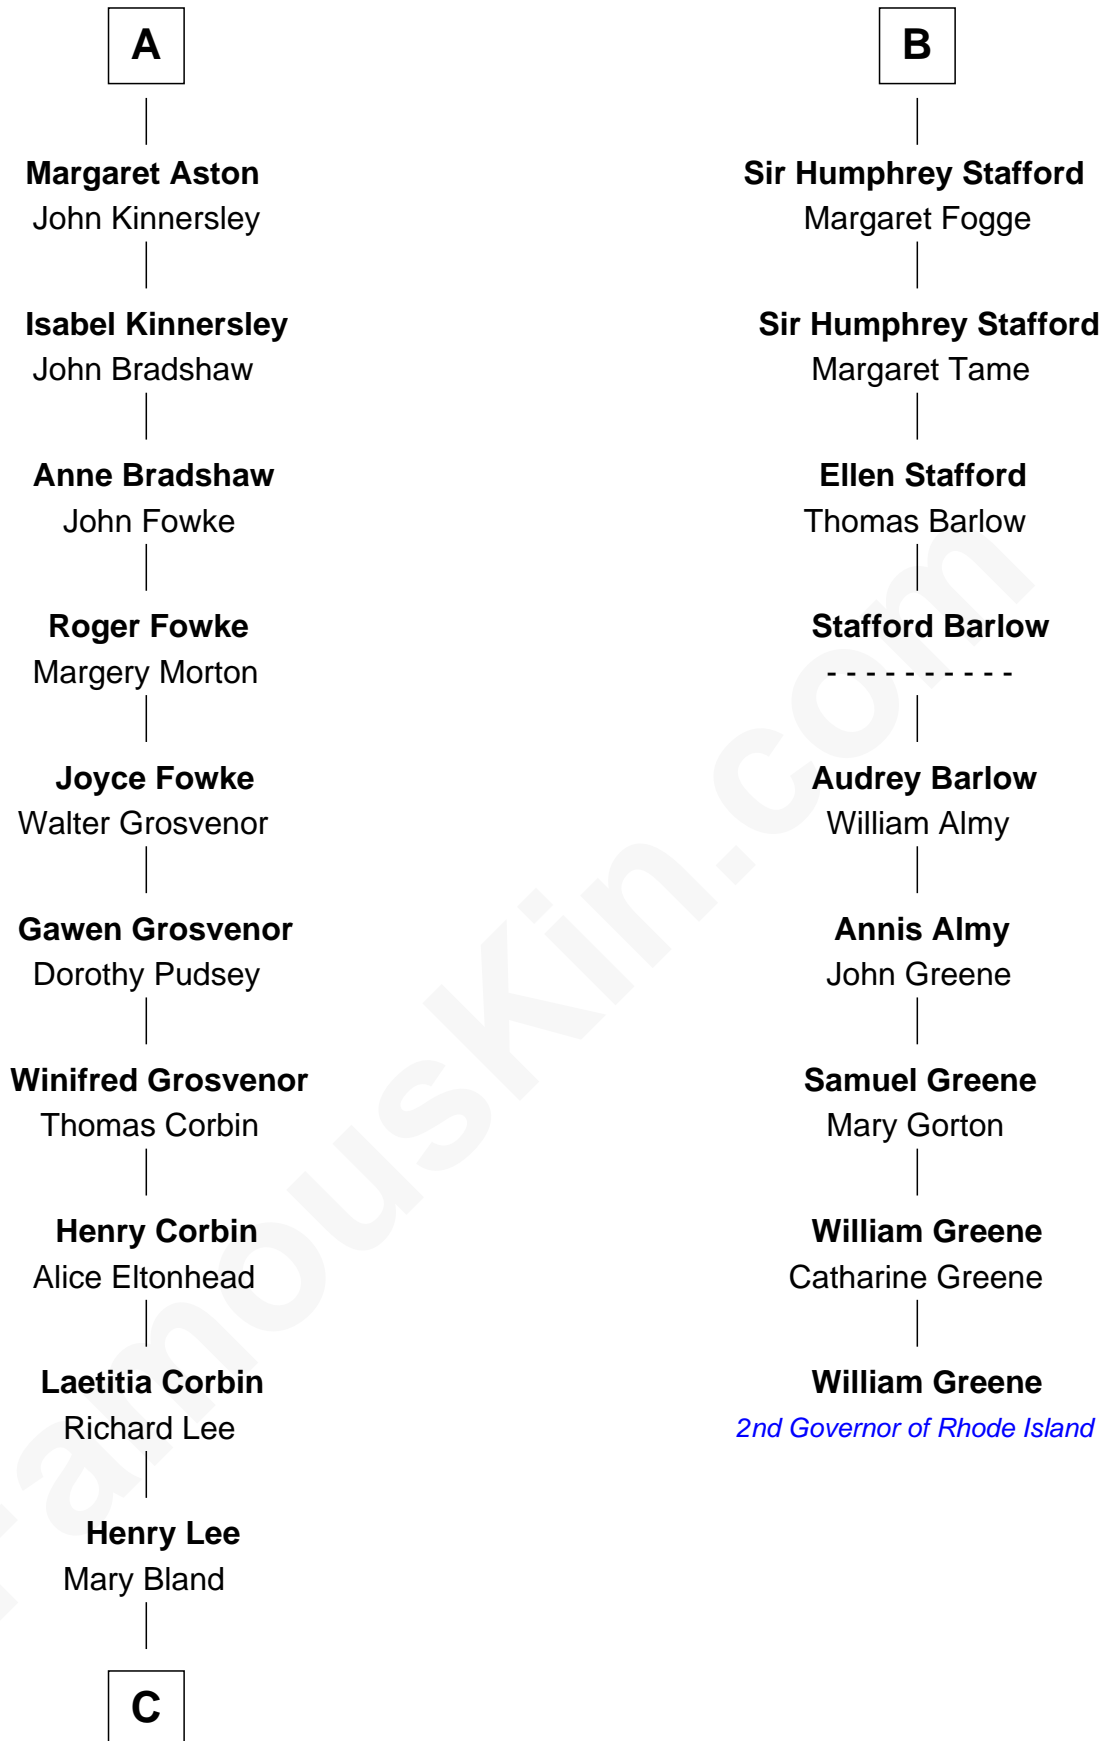

FamousKin.com Relationship Chart of

Henry Lee III

9th Governor of Virginia

15th cousin 3 times removed of

William Greene

2nd Governor of Rhode Island

C

Col. Henry Lee

Lucy Grymes

Henry Lee III

Light-Horse Harry

FamousKin.com