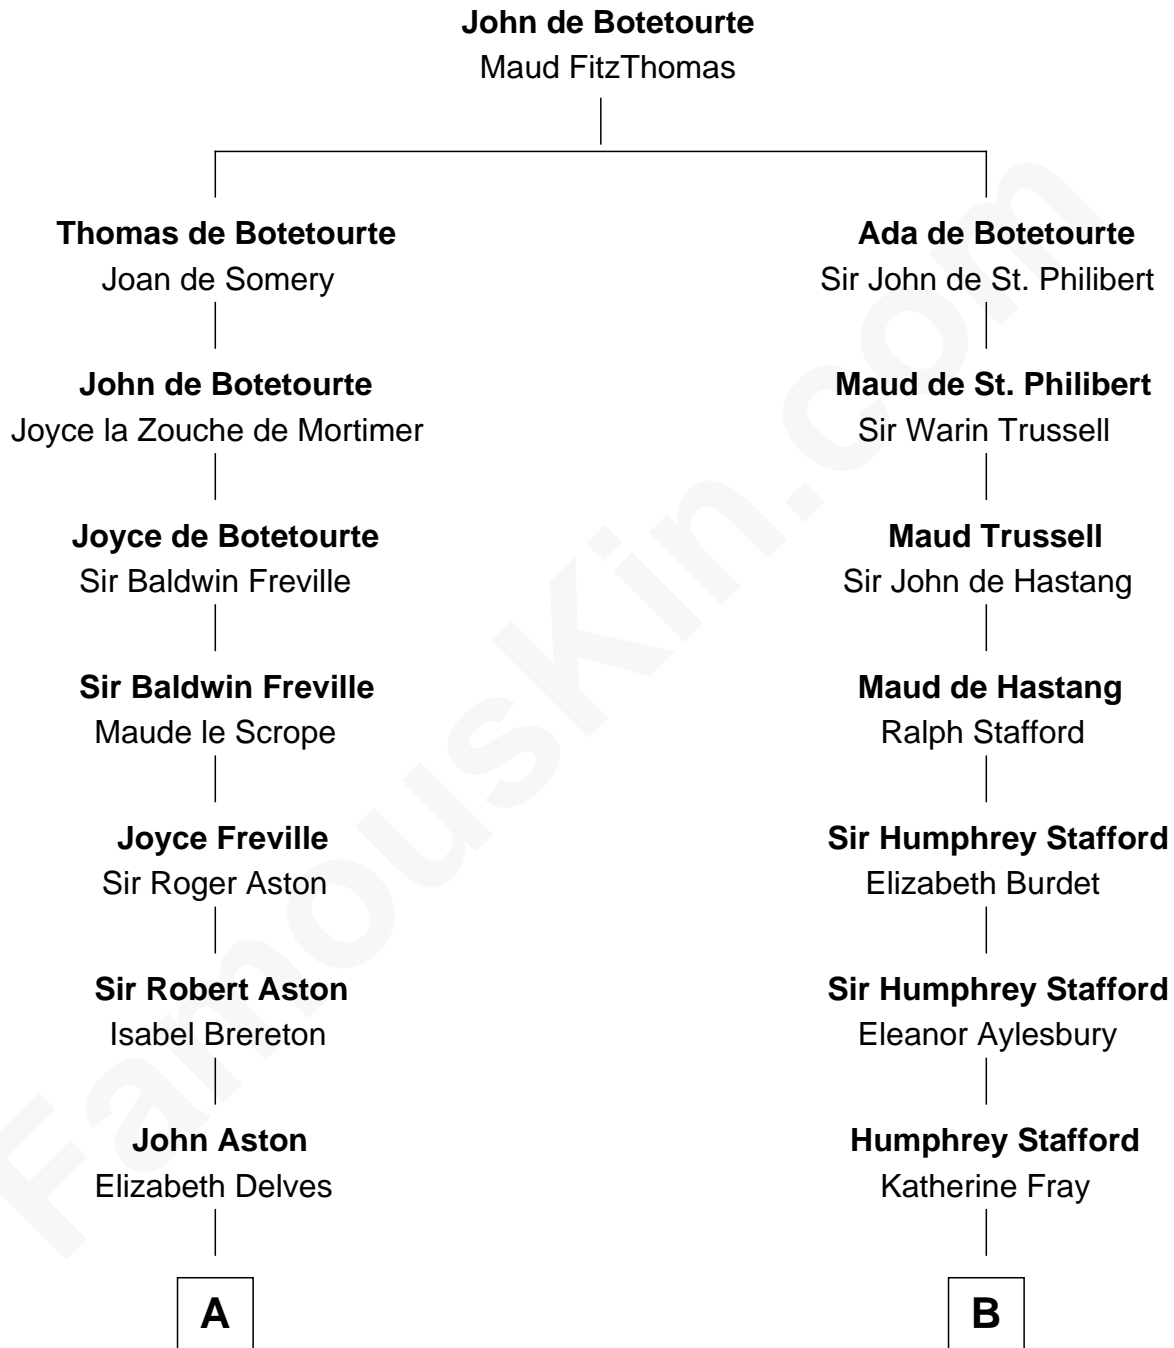

FamousKin.com Relationship Chart of

Henry Lee III

9th Governor of Virginia

15th cousin 3 times removed of

William Greene

2nd Governor of Rhode Island

C

Col. Henry Lee

Lucy Grymes

Henry Lee III

Light-Horse Harry

FamousKin.com