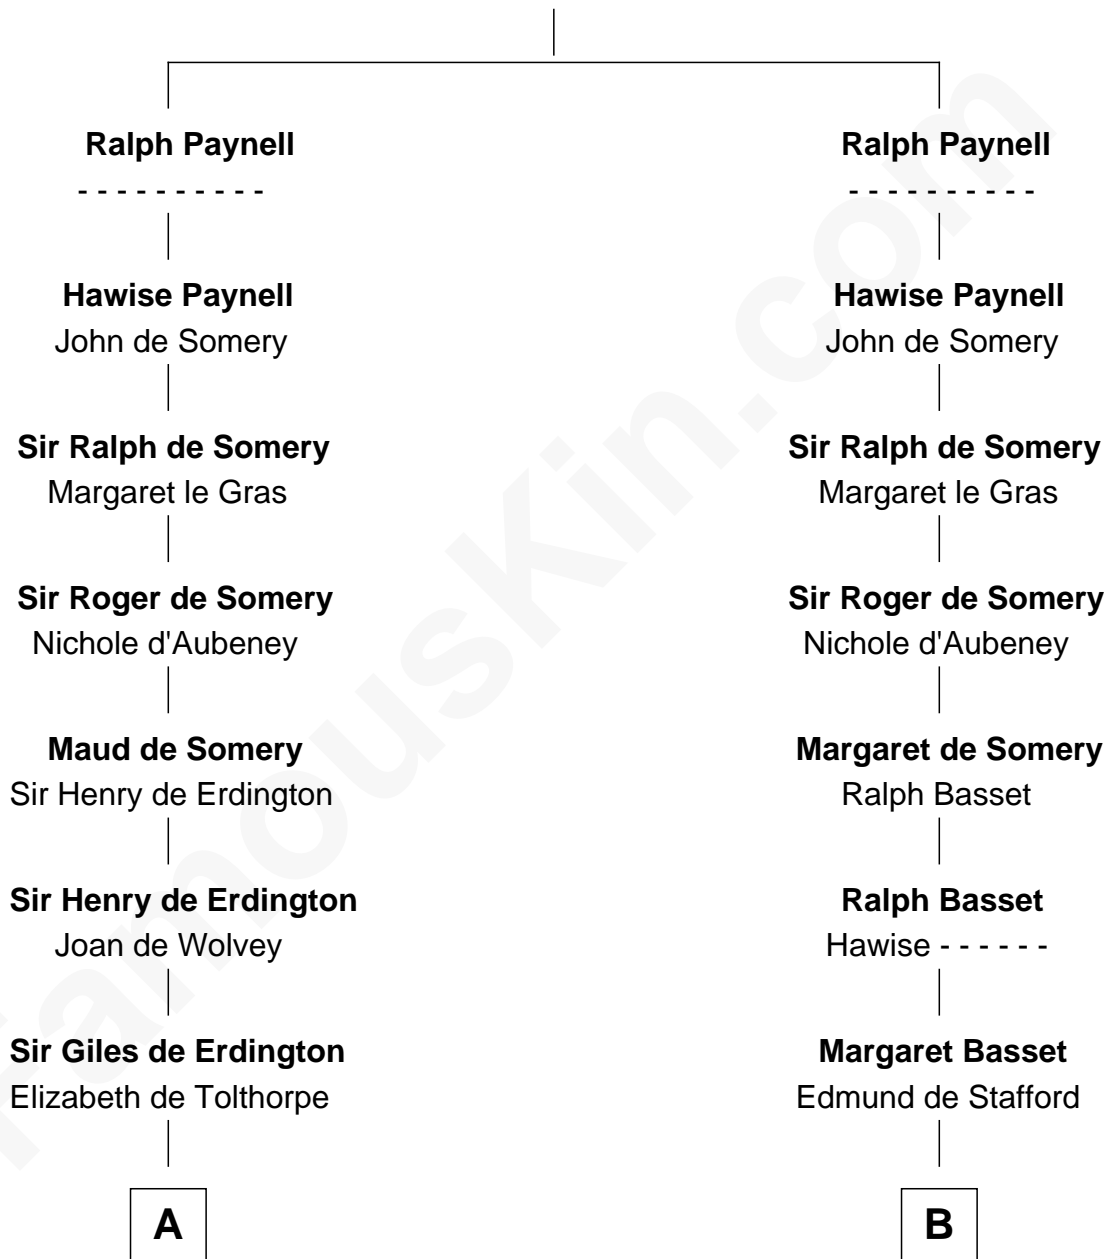

FamousKin.com Relationship Chart of

Henry Lee III

9th Governor of Virginia

21st cousin of

William Greene

2nd Governor of Rhode Island

Fulk Paynel

C

Henry Corbin
Alice Eltonhead

Laetitia Corbin
Richard Lee

Henry Lee
Mary Bland

Col. Henry Lee
Lucy Grymes

Henry Lee III
Light-Horse Harry

D

Audrey Barlow
William Almy

Annis Almy
John Greene