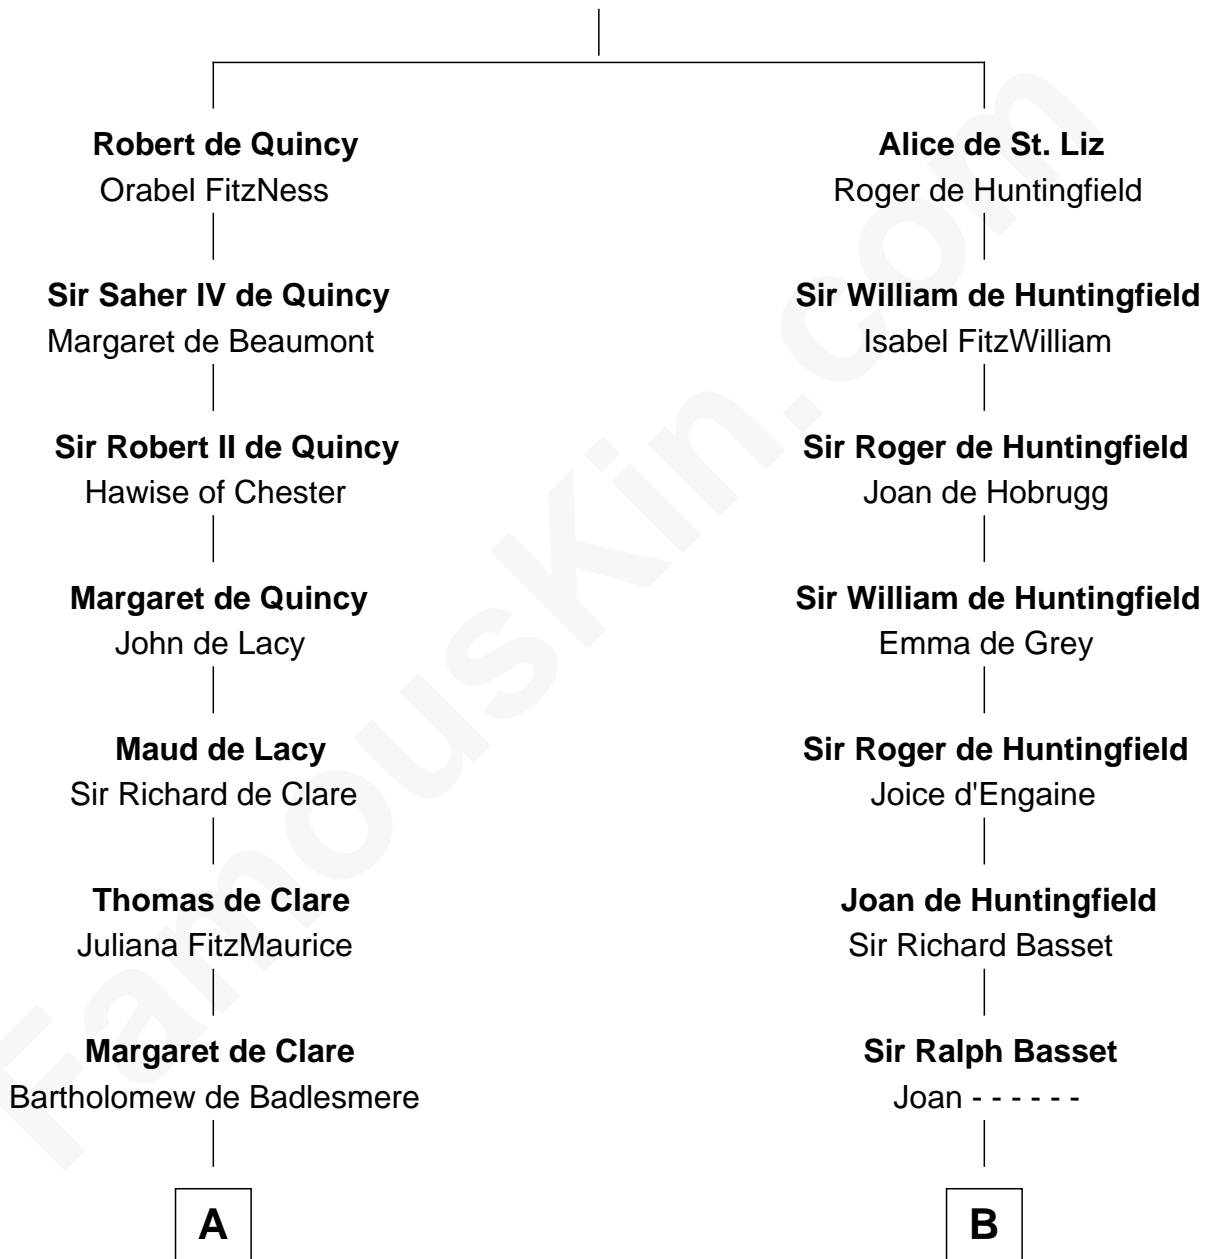

## Relationship Chart of

### Henry Lee III

9th Governor of Virginia

20th cousin 1 time removed of

### William Greene

2nd Governor of Rhode Island

**Saher I de Quincy**

Maud de St. Liz

**C**

**Alice Eltonhead**

Henry Corbin

**Laetitia Corbin**