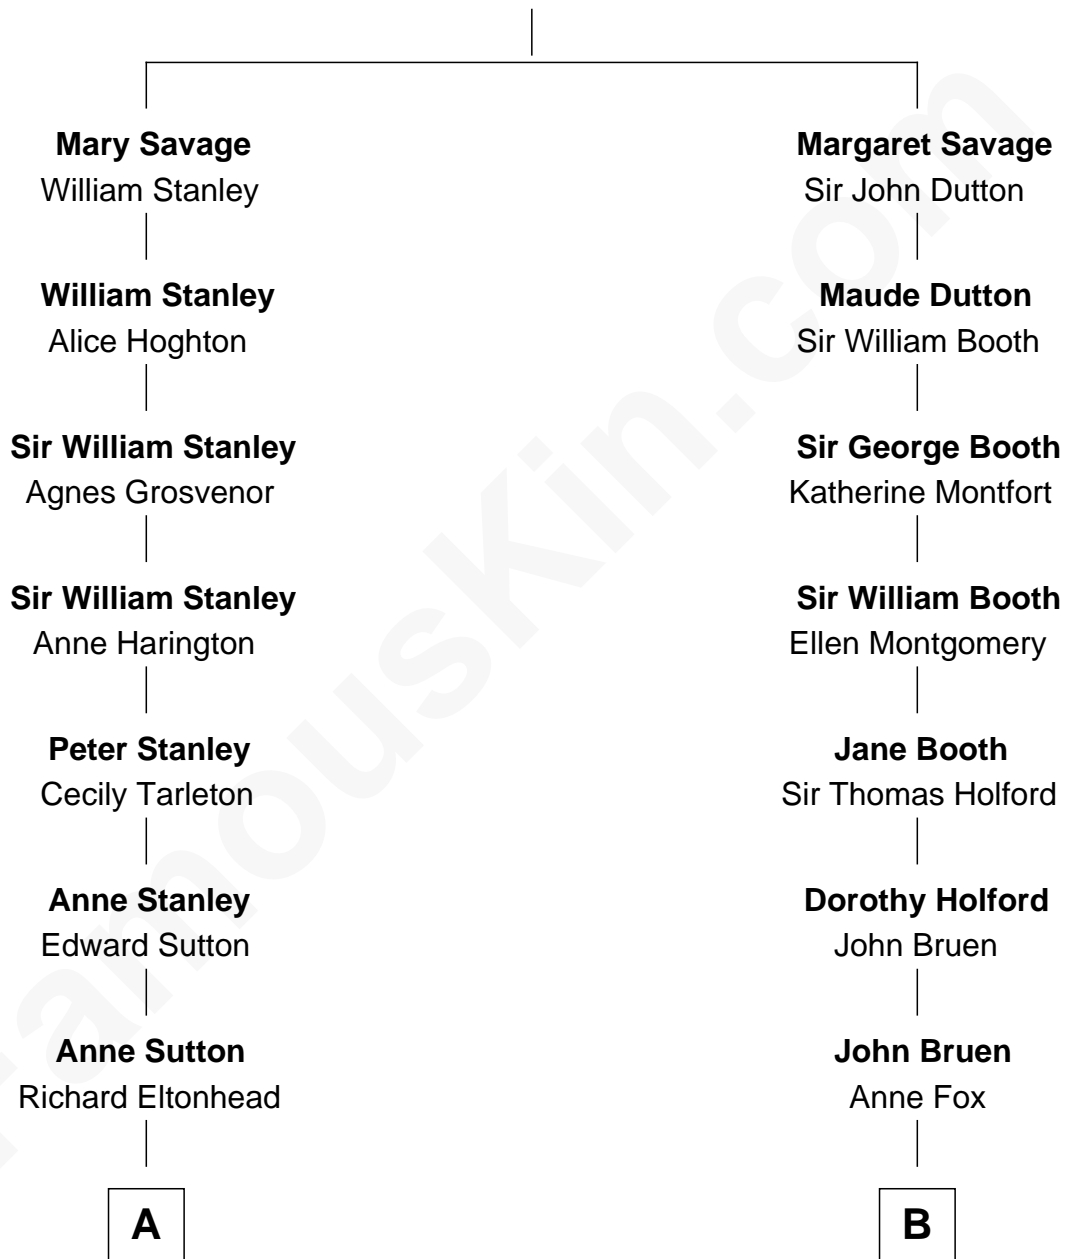

FamousKin.com Relationship Chart of

Henry Lee III

9th Governor of Virginia

11th cousin 8 times removed of

Kate Upton

Sports Illustrated Swimsuit Cover Model

Sir John Savage
Maud de Swinnerton

C

Elizabeth Brooks Vial
Stephen Edward Upton

Jefferson Matthew Upton
Shelley Fawn Davis

Kate Upton
Model and Actress

FamousKin.com