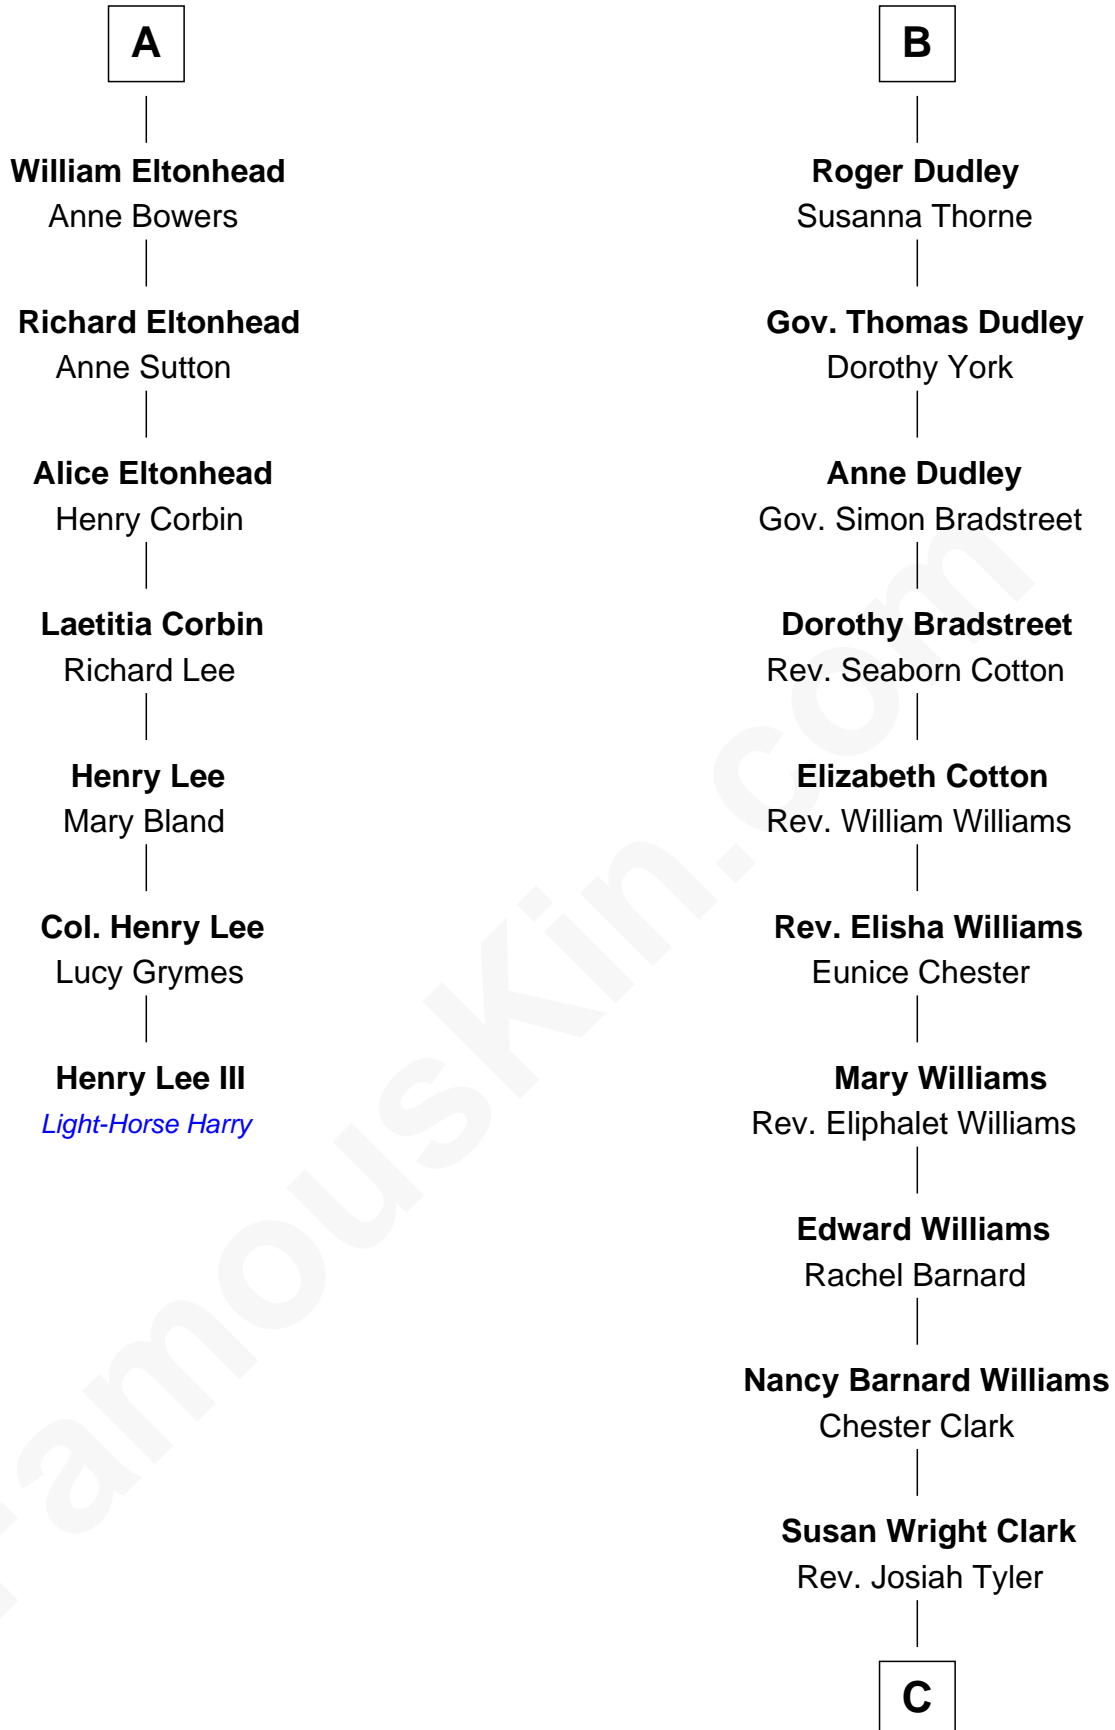

# FamousKin.com Relationship Chart of

**Henry Lee III**

9th Governor of Virginia

13th cousin 8 times removed of

**Kate Upton**

Sports Illustrated Swimsuit Cover Model

**C**

**William Chester Tyler**

Laura Leland Brooks

**Margaret Hastings Tyler**

Charles Henry Vial

**Elizabeth Brooks Vial**

Stephen Edward Upton

**Jefferson Matthew Upton**

Shelley Fawn Davis

**Kate Upton**