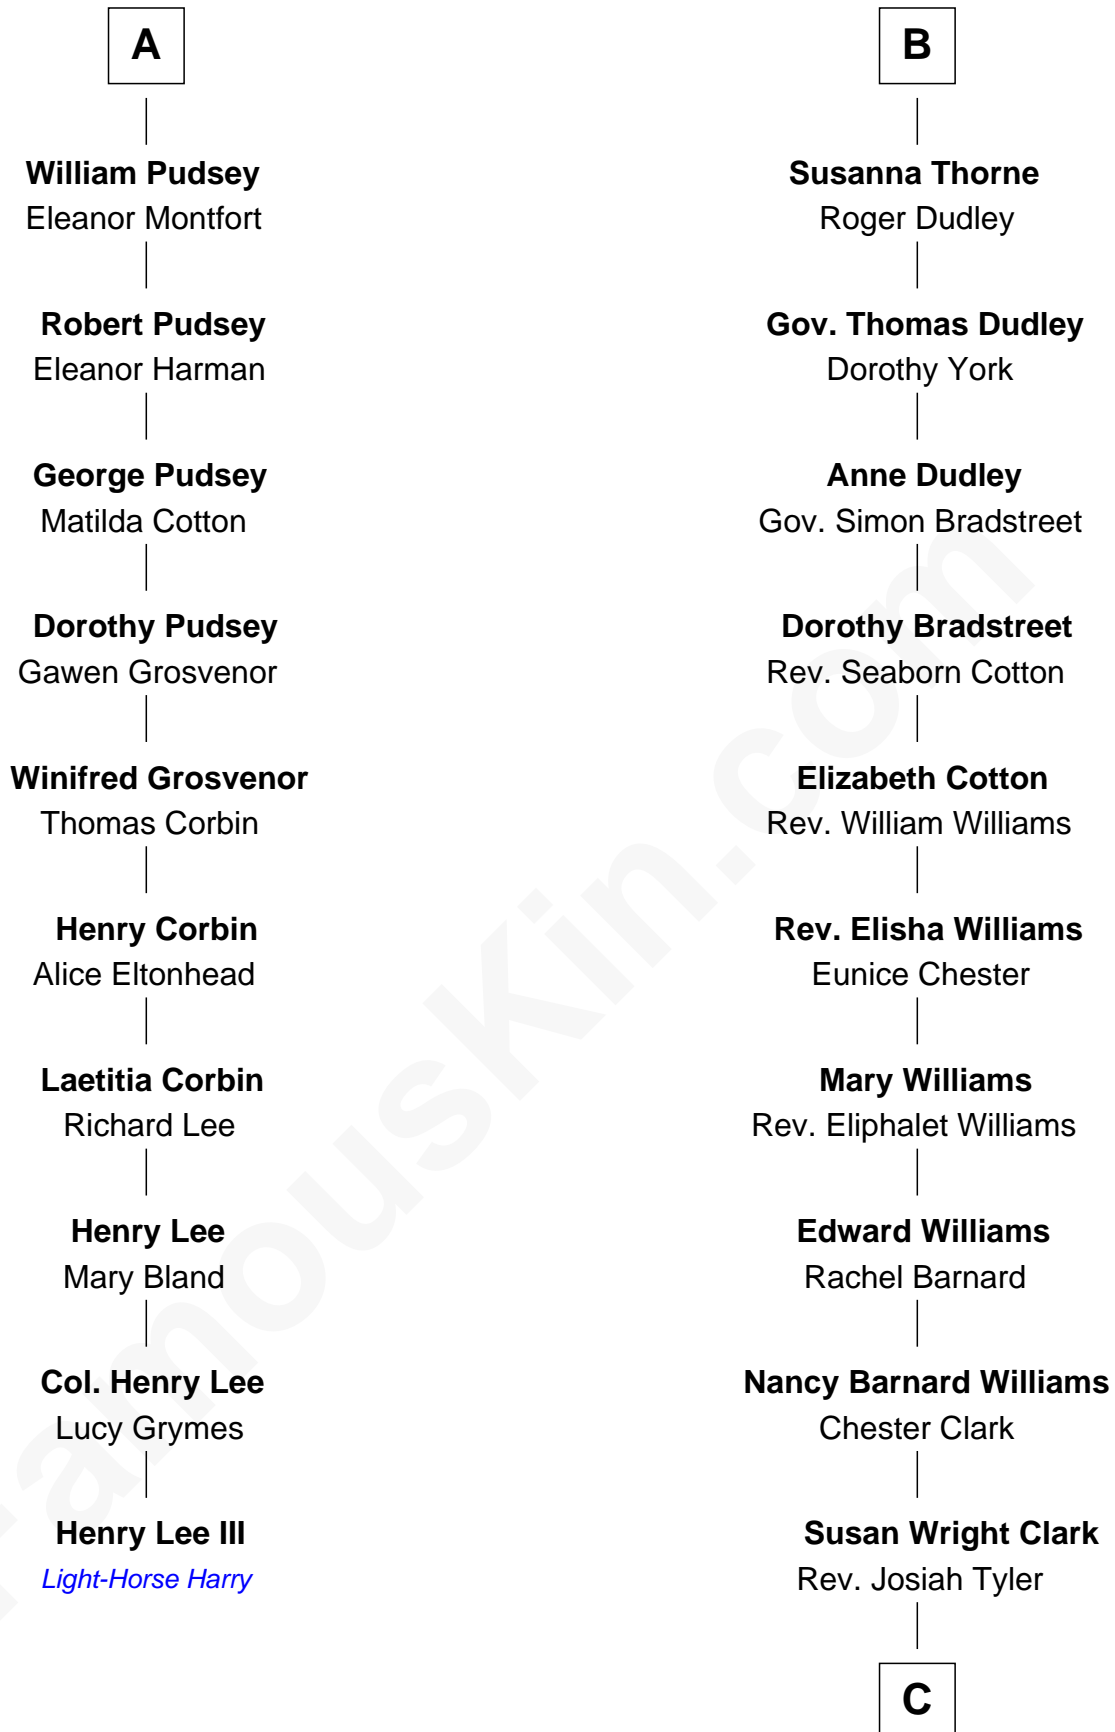

FamousKin.com Relationship Chart of

Henry Lee III

9th Governor of Virginia

16th cousin 5 times removed of

Kate Upton

Sports Illustrated Swimsuit Cover Model

C

William Chester Tyler

Laura Leland Brooks

Margaret Hastings Tyler

Charles Henry Vial

Elizabeth Brooks Vial

Stephen Edward Upton

Jefferson Matthew Upton

Shelley Fawn Davis

Kate Upton