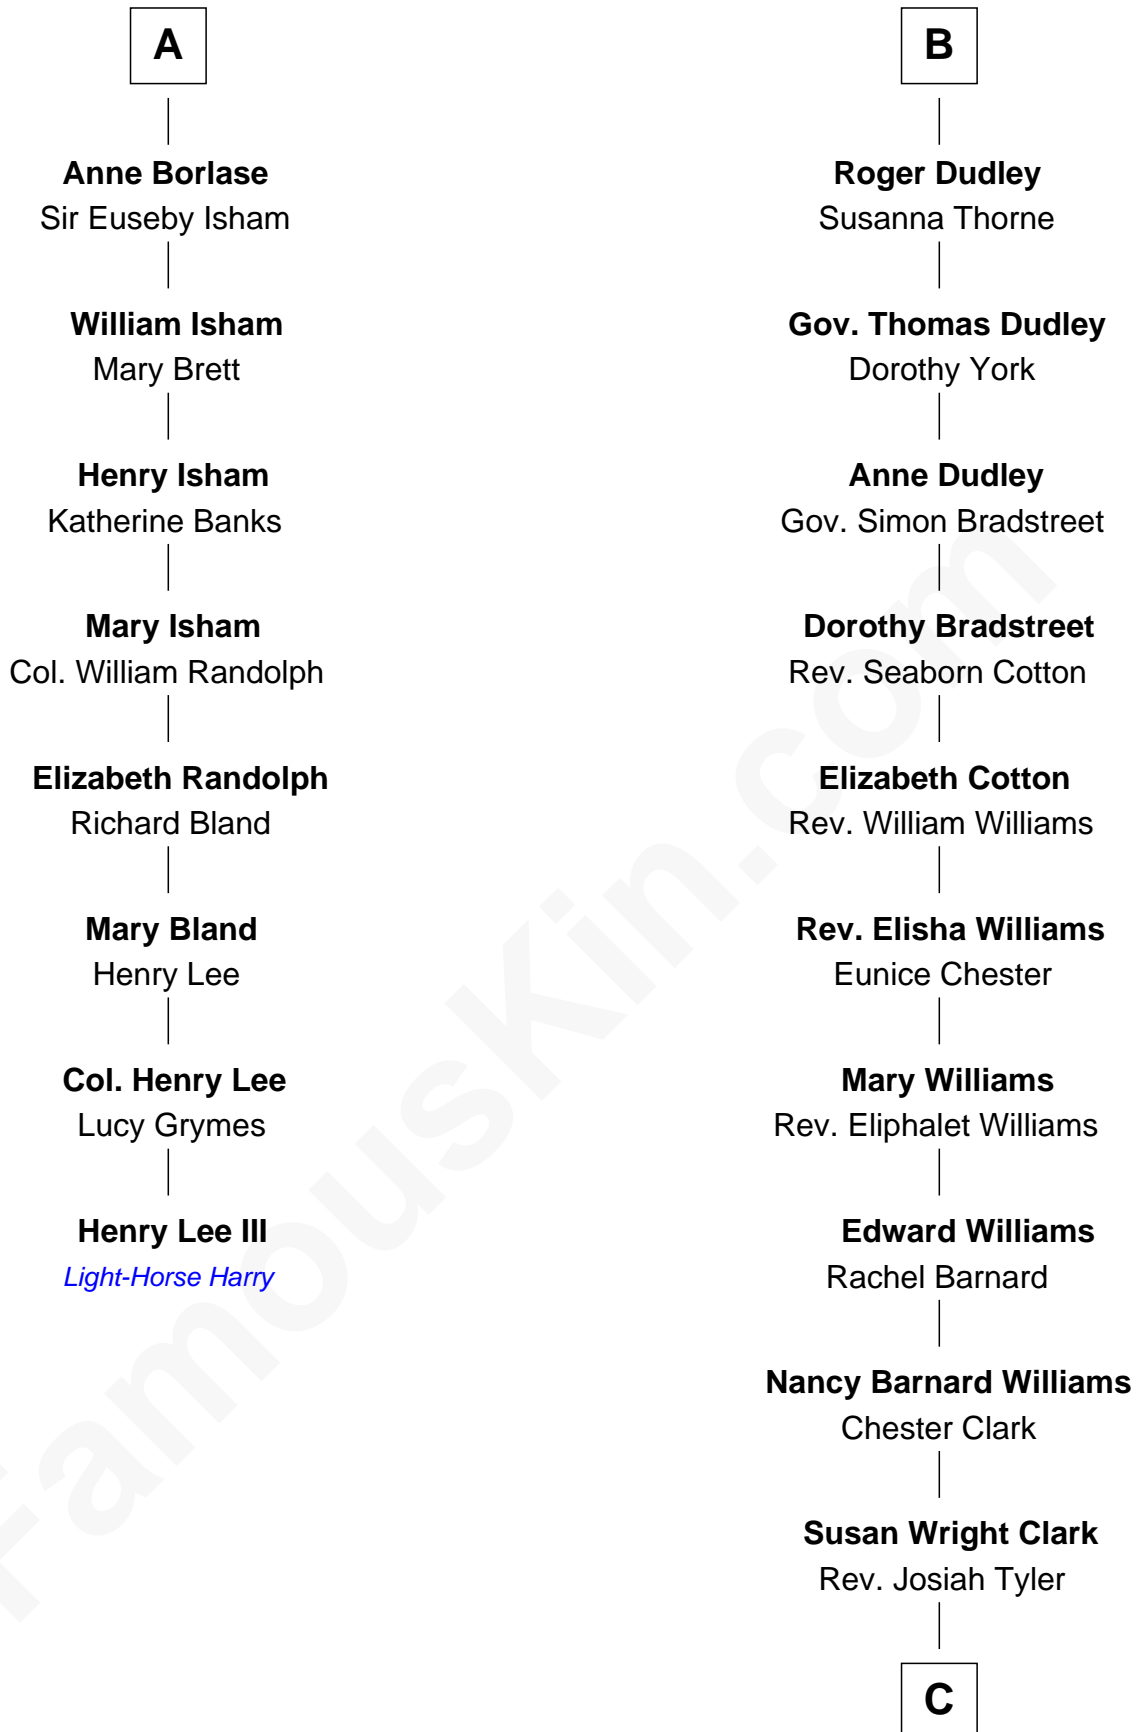

FamousKin.com Relationship Chart of

Henry Lee III

9th Governor of Virginia

14th cousin 7 times removed of

Kate Upton

Sports Illustrated Swimsuit Cover Model

Sir Philip le Despencer

Elizabeth - - - - -

Sir Philip le Despencer

Elizabeth de Tibetot

Margery Despencer

Sir Roger Wentworth

Margaret Wentworth

Sir William Hopton

Margaret Hopton

Sir Philip Booth

Cecily Willoughby

Sir John Sutton

Cecily Grey

Sir Henry Dudley

- - - - - Ashton

Probable

B

C

William Chester Tyler

Laura Leland Brooks

Margaret Hastings Tyler

Charles Henry Vial

Elizabeth Brooks Vial

Stephen Edward Upton

Jefferson Matthew Upton

Shelley Fawn Davis