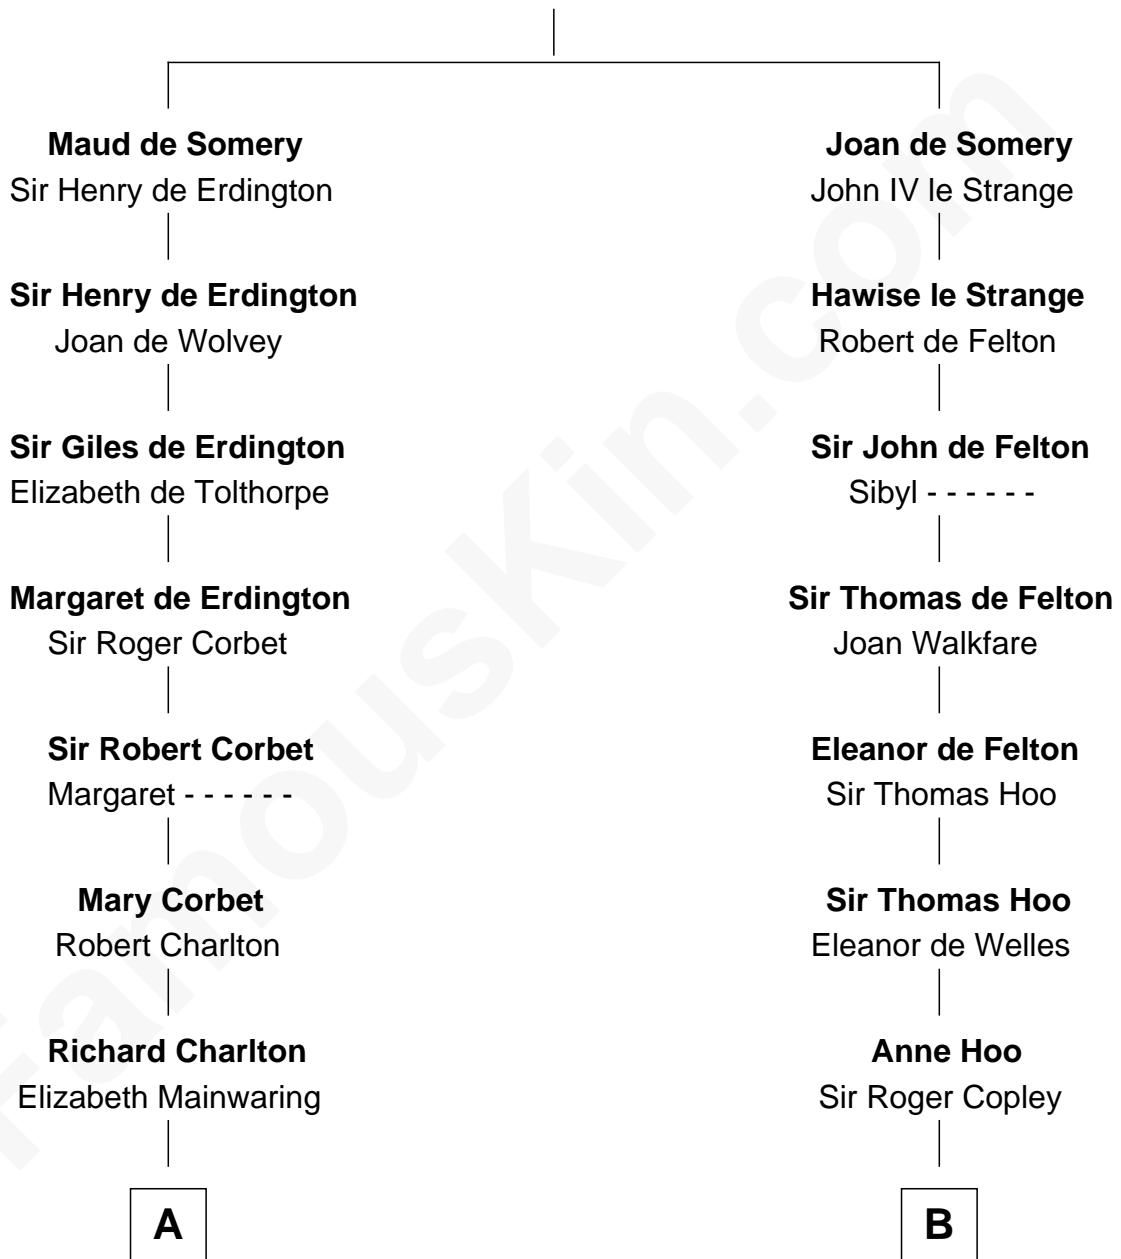

FamousKin.com Relationship Chart of

Henry Lee III

9th Governor of Virginia

17th cousin 4 times removed of

Ray Bradbury

Author of The Martian Chronicles

Sir Roger de Somery

Nichole d'Aubenev

C

Samuel Bradbury

Frances Mary Rohead

Samuel Irving Bradbury

Mary Adell Spaulding

Samuel Hinkston Bradbury

Minnie Alice Davis

Leonard Spaulding Bradbury