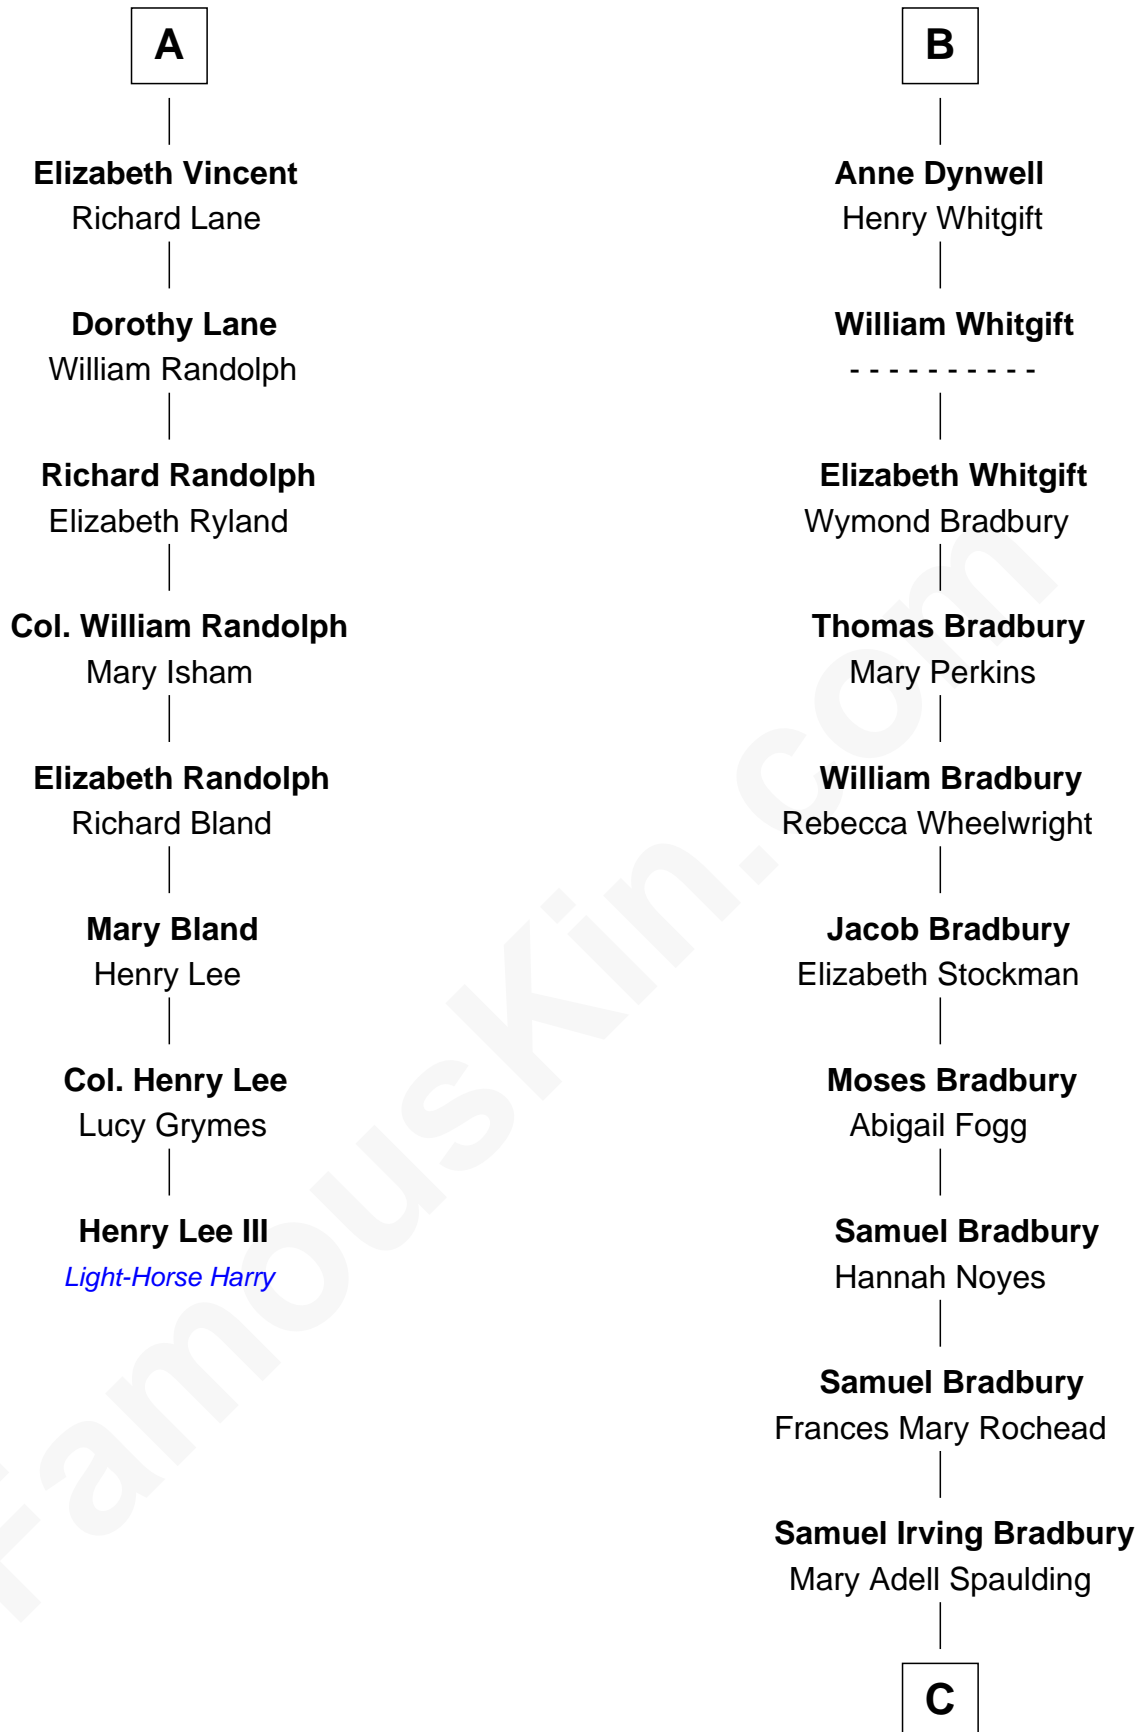

FamousKin.com Relationship Chart of

Henry Lee III

9th Governor of Virginia

14th cousin 5 times removed of

Ray Bradbury

Author of The Martian Chronicles

C

—
Samuel Hinkston Bradbury

Minnie Alice Davis

—
Leonard Spaulding Bradbury

Esther Marie Moberg

—
Ray Bradbury

Author of [The Martian Chronicles](#)

FamousKin.com