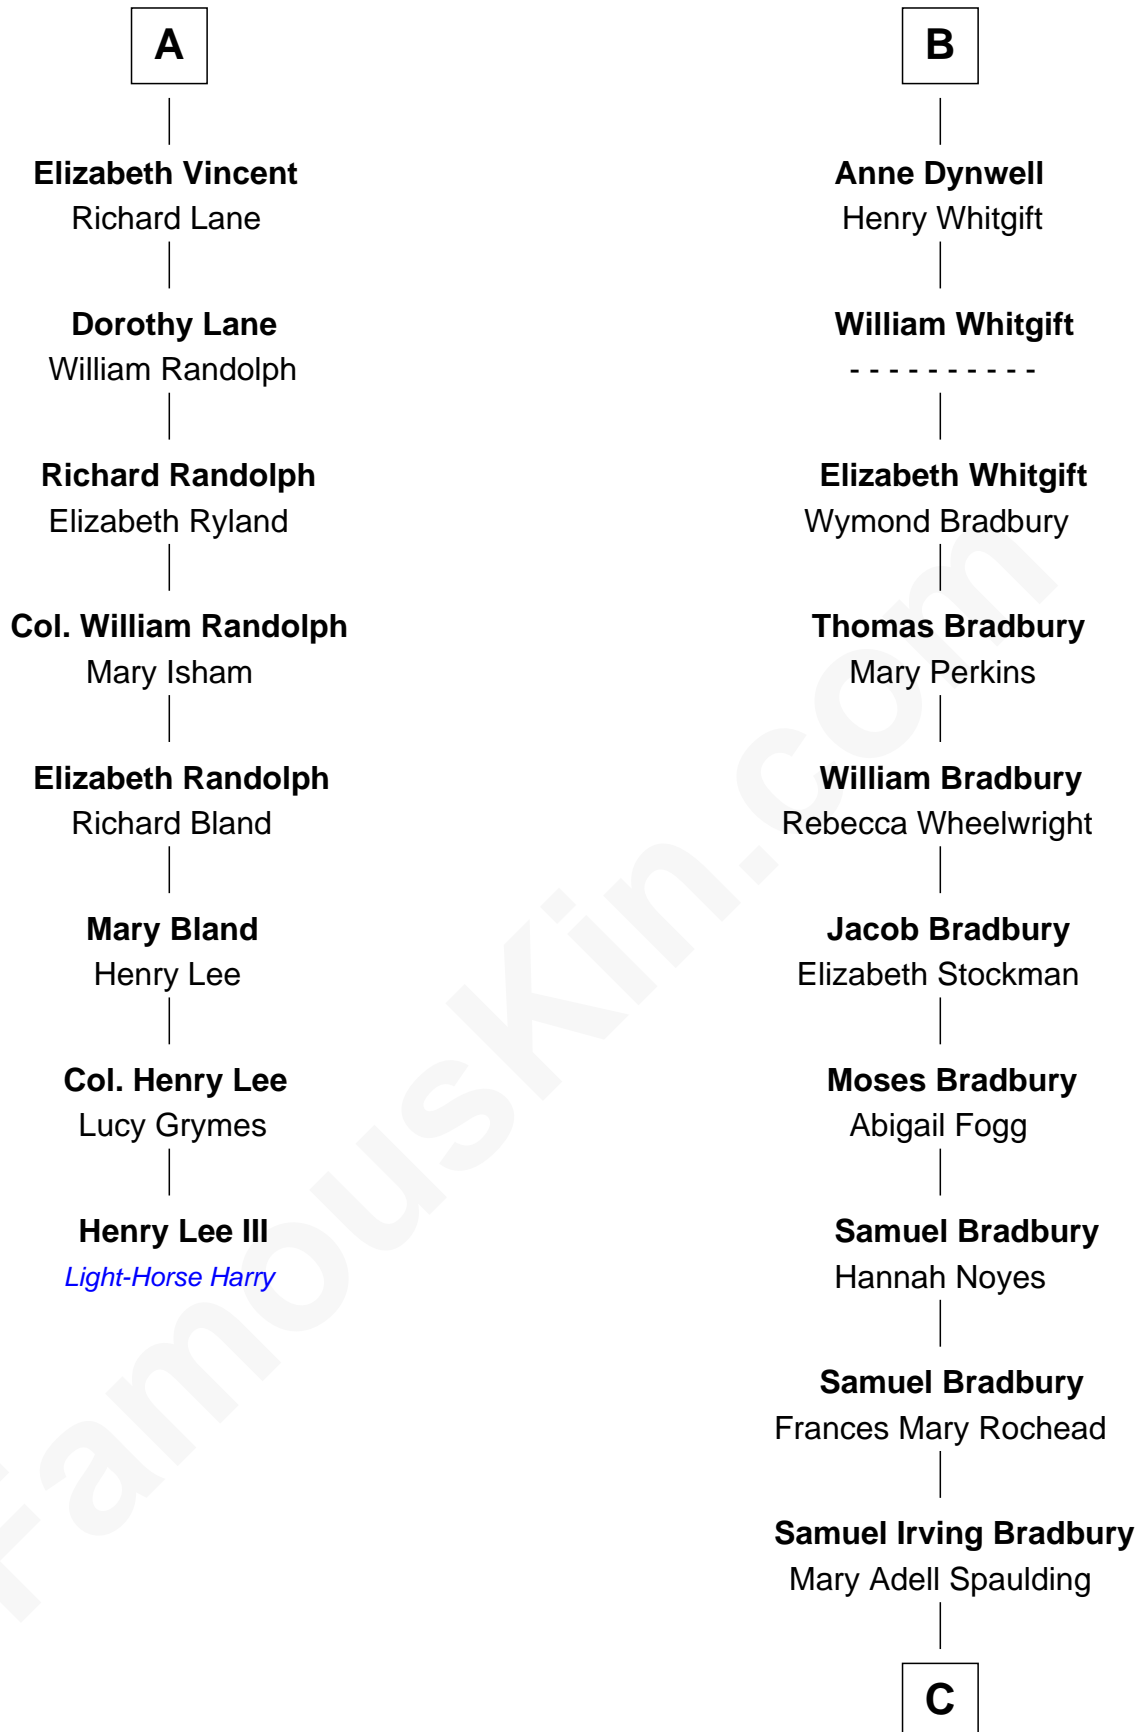

FamousKin.com

Relationship Chart of

Henry Lee III

9th Governor of Virginia

14th cousin 5 times removed of

Ray Bradbury

Author of *The Martian Chronicles*

Sir Henry de Percy

Idoine de Clifford

C

—
Samuel Hinkston Bradbury

Minnie Alice Davis

—
Leonard Spaulding Bradbury

Esther Marie Moberg

—
Ray Bradbury

Author of [The Martian Chronicles](#)