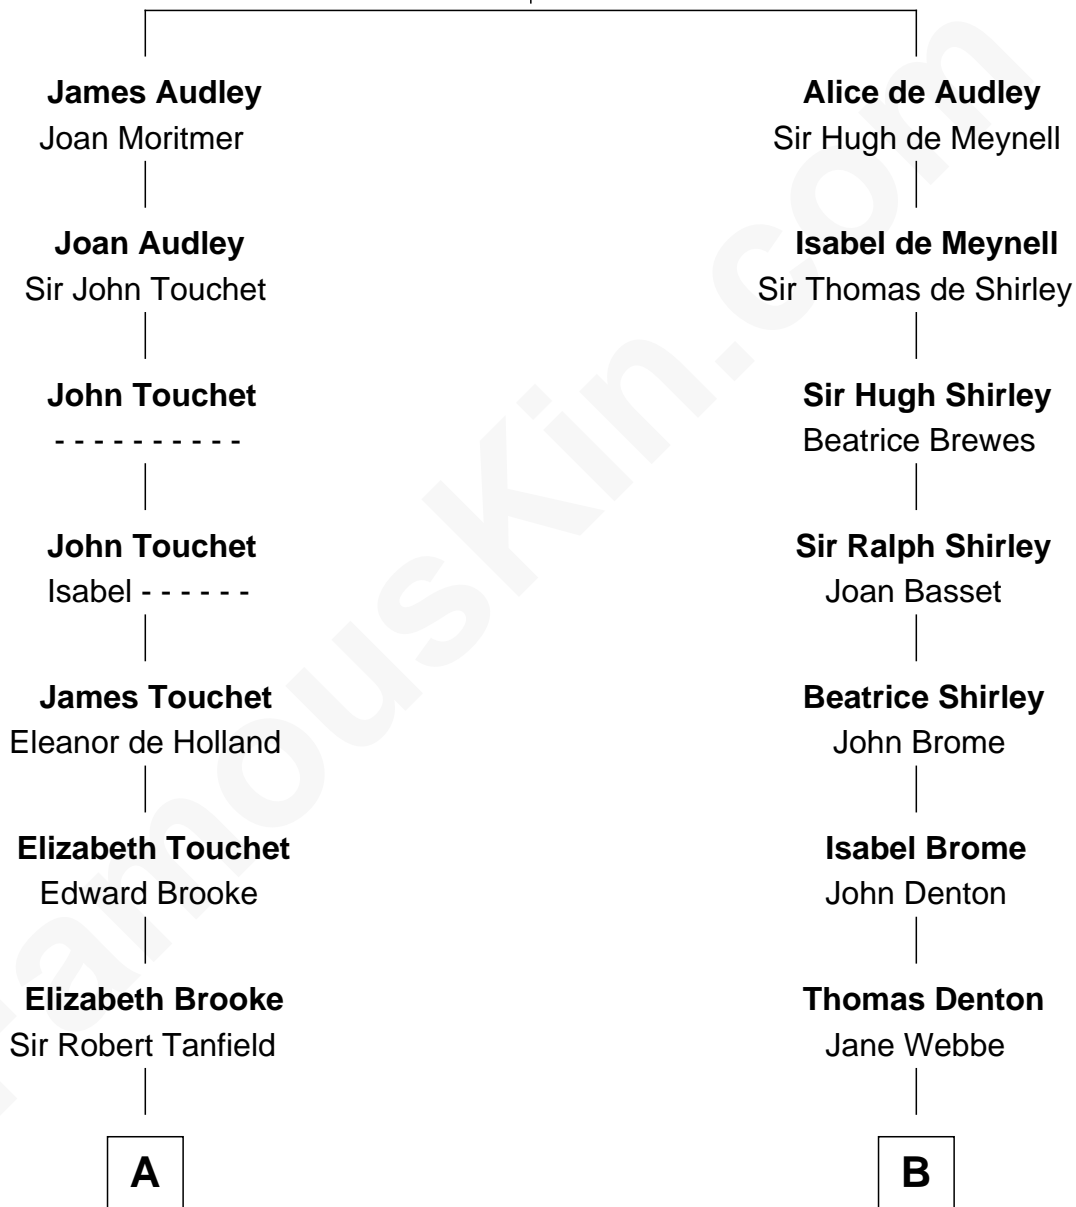

FamousKin.com Relationship Chart of

Henry Lee III

9th Governor of Virginia

18th cousin 2 times removed of

Ray Bradbury

Author of The Martian Chronicles

Sir Nicholas Audley

Joan Martin

C

Col. Henry Lee

Lucy Grymes

Henry Lee III

Light-Horse Harry

D

Samuel Irving Bradbury

Mary Adell Spaulding

Samuel Hinkston Bradbury

Minnie Alice Davis

Leonard Spaulding Bradbury

Esther Marie Moberg

Ray Bradbury

Author of The Martian Chronicles

FamousKin.com