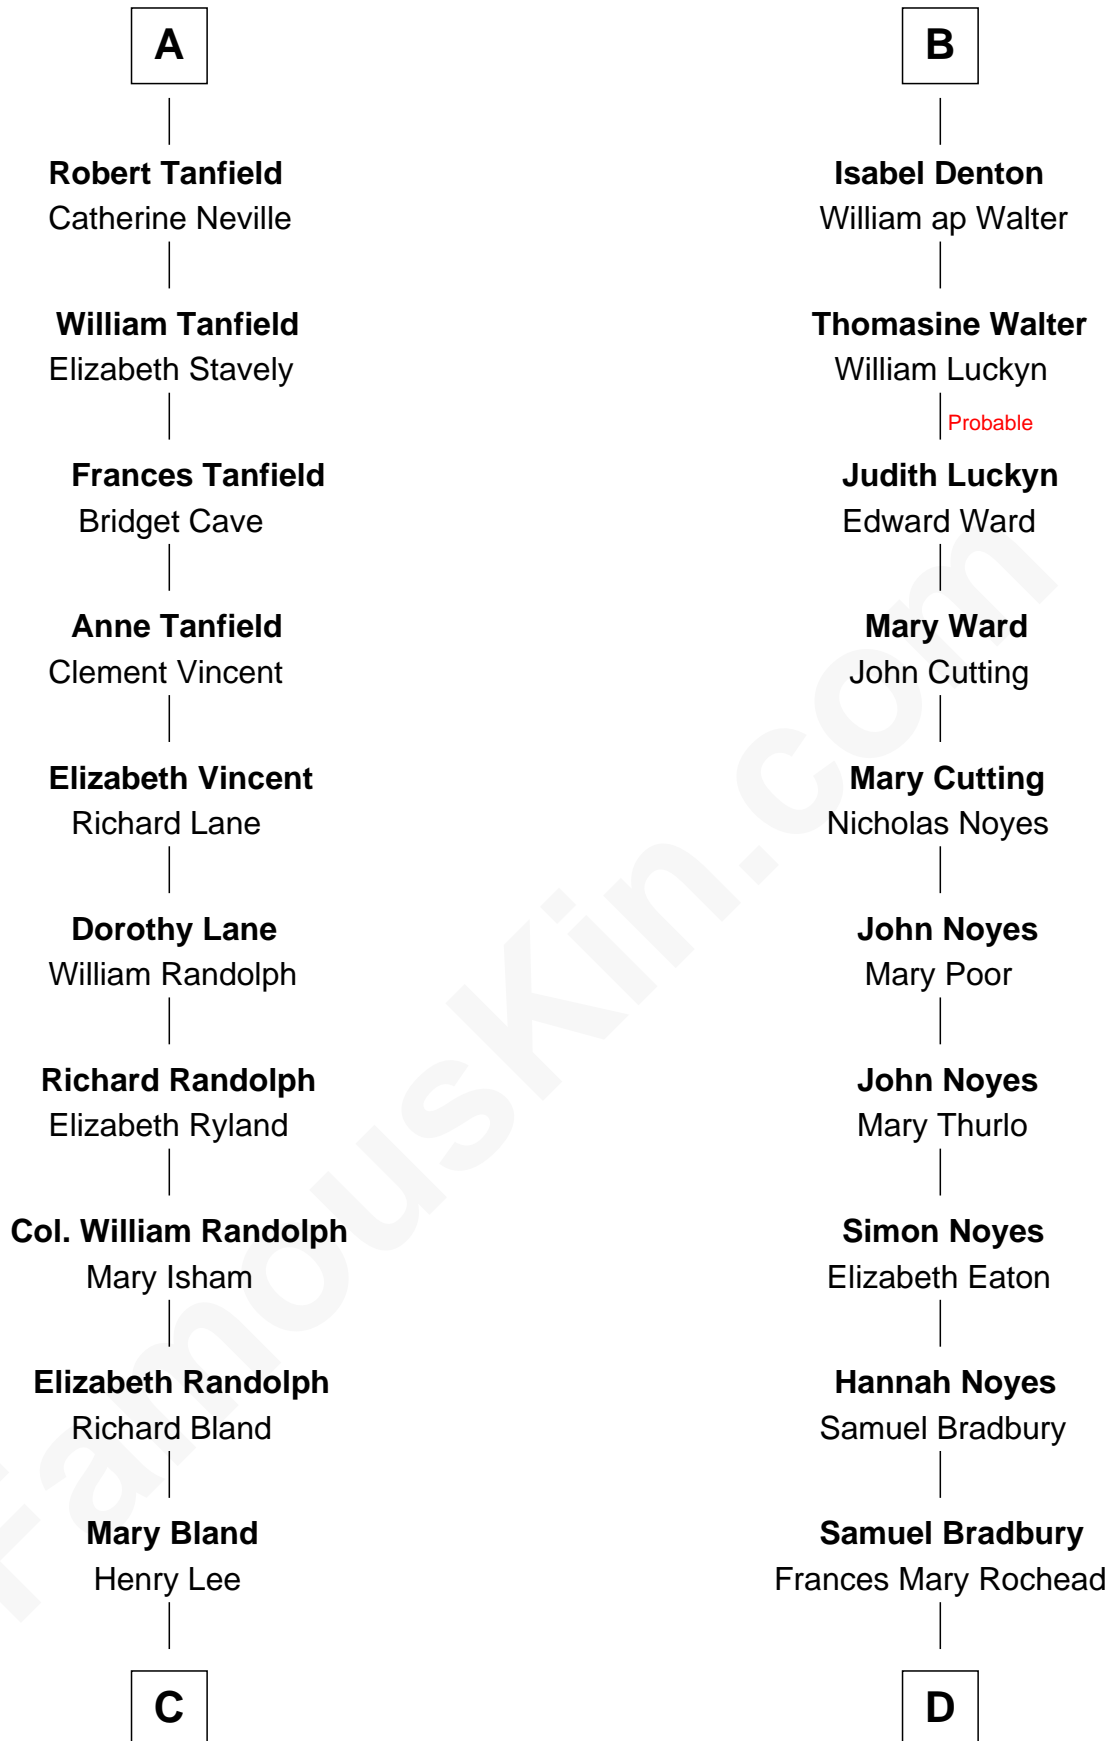

FamousKin.com Relationship Chart of

Henry Lee III

9th Governor of Virginia

18th cousin 2 times removed of

Ray Bradbury

Author of The Martian Chronicles

Sir Nicholas Audley

Joan Martin

C

Col. Henry Lee

Lucy Grymes

Henry Lee III

Light-Horse Harry

D

Samuel Irving Bradbury

Mary Adell Spaulding