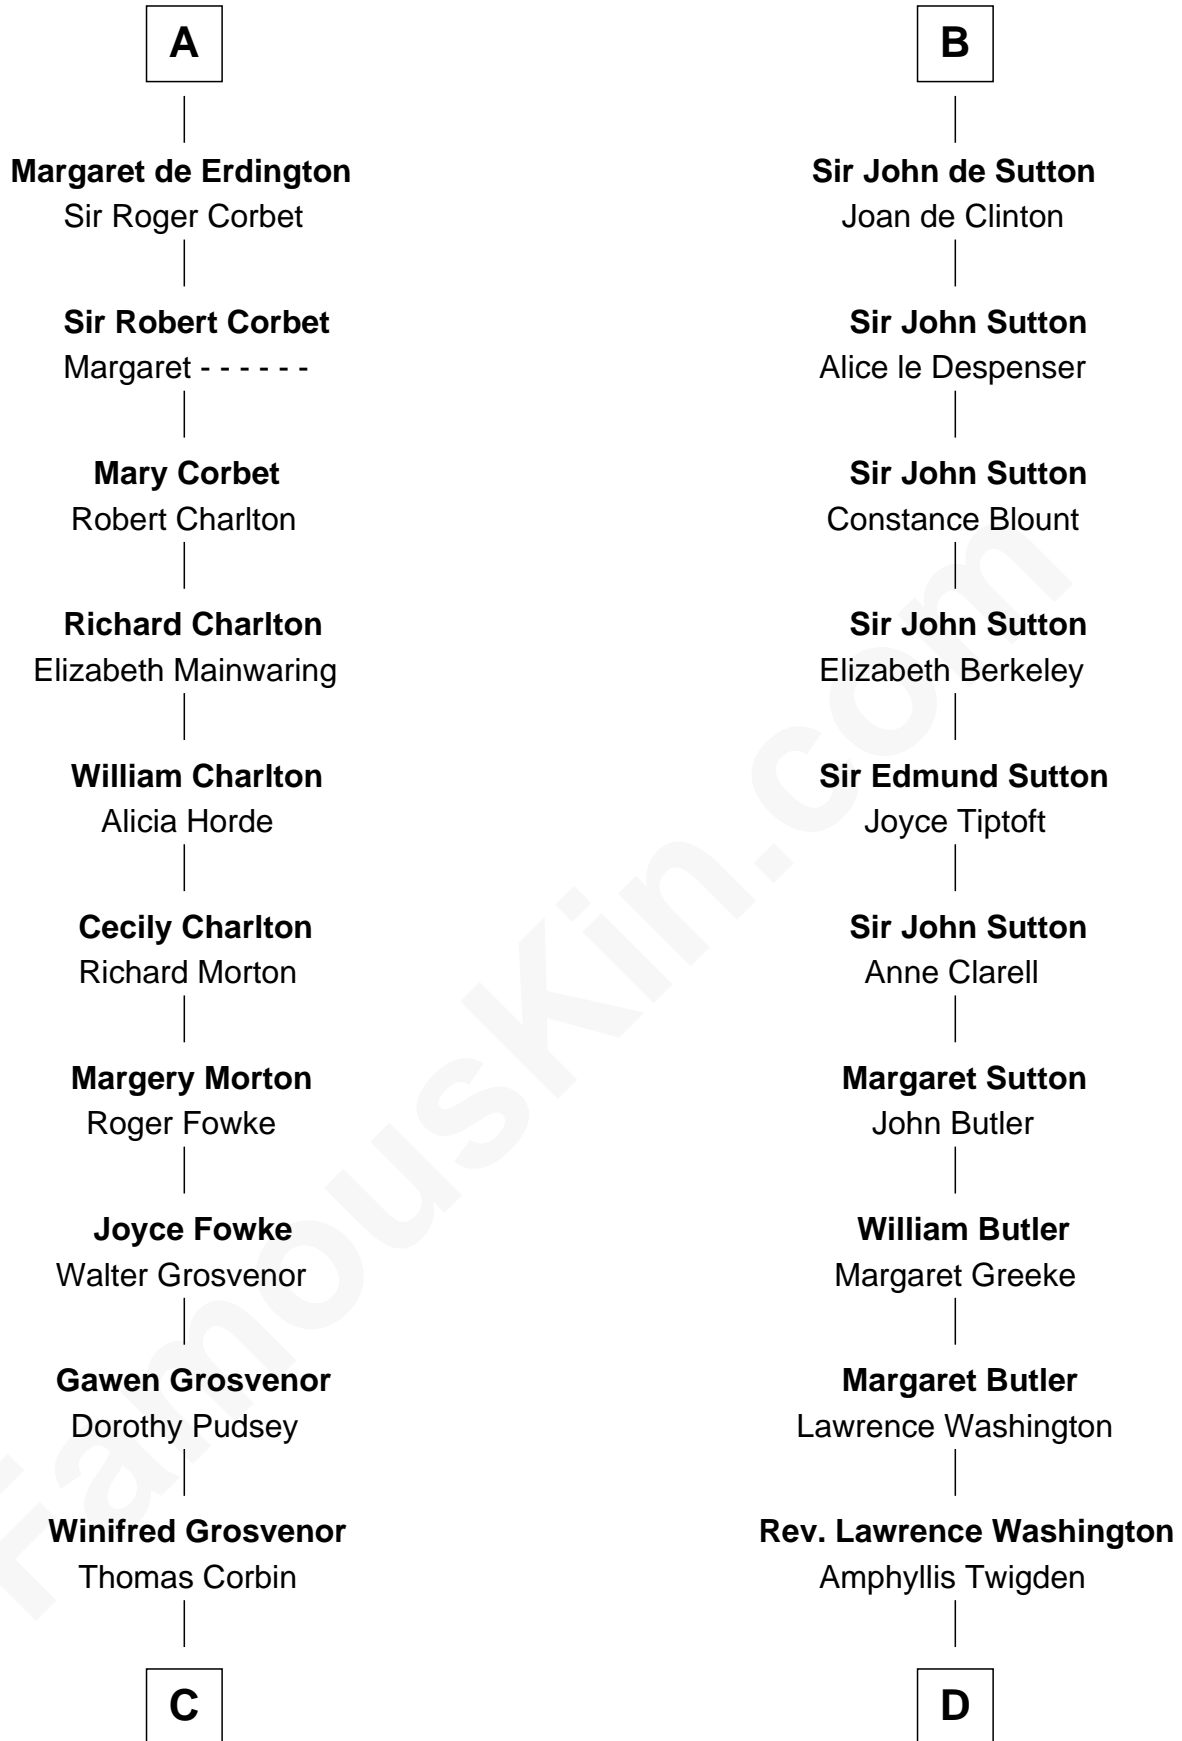

FamousKin.com Relationship Chart of

Henry Lee III

9th Governor of Virginia

20th cousin 1 time removed of

George Washington

1st U.S. President

Fulk Paynel

C

Henry Corbin
Alice Eltonhead

Laetitia Corbin
Richard Lee

Henry Lee
Mary Bland

Col. Henry Lee
Lucy Grymes

Henry Lee III
Light-Horse Harry

D

John Washington
Anne Pope

Lawrence Washington
Mildred Warner

Augustine Washington
Mary Ball

George Washington
1st U.S. President