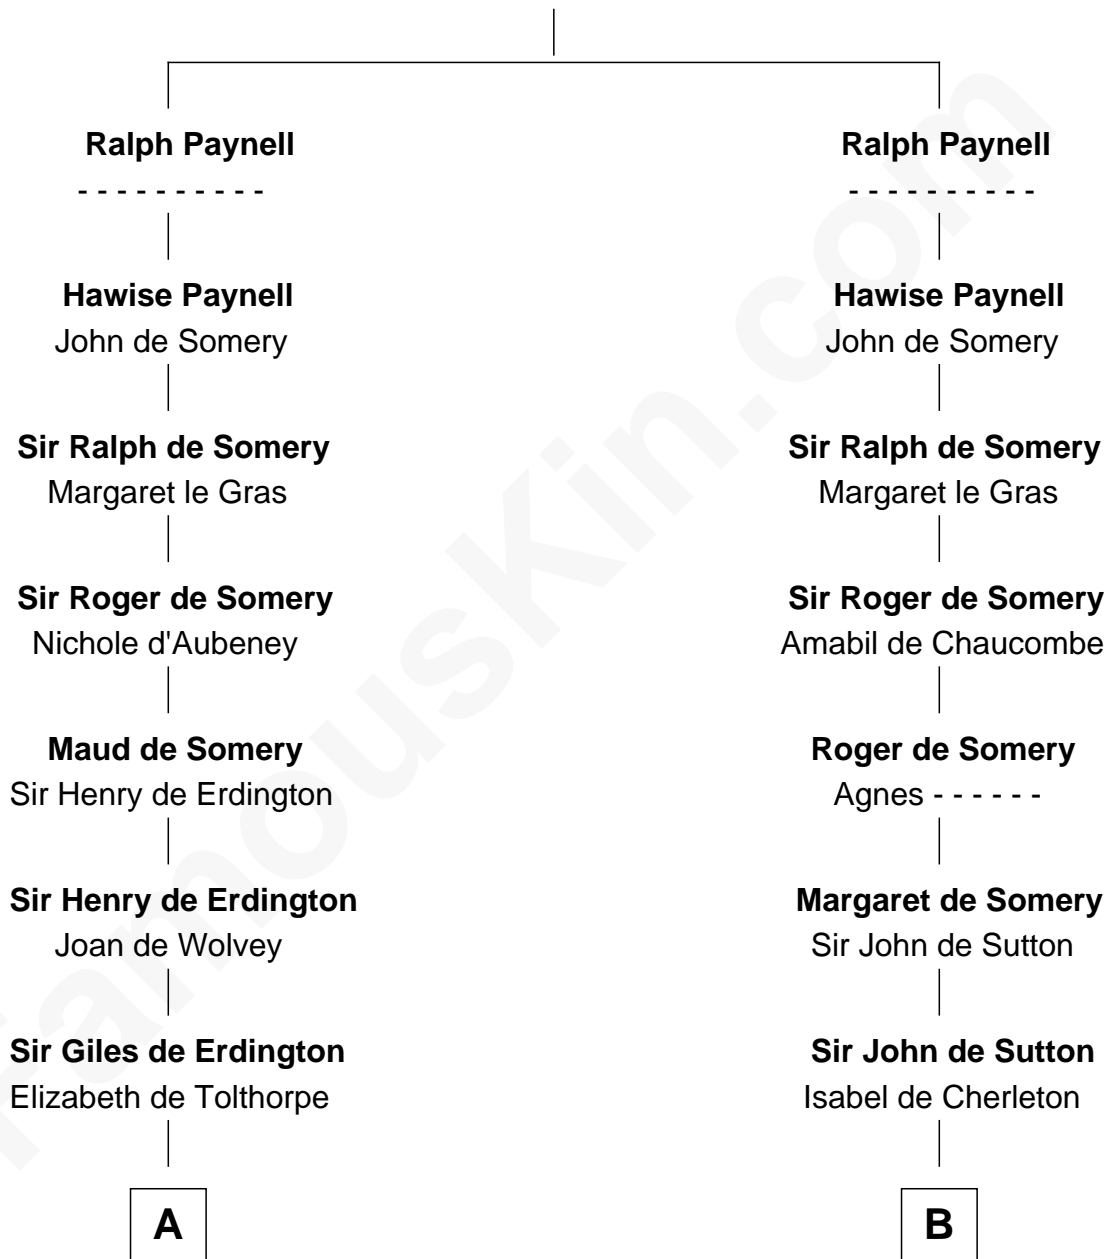

FamousKin.com Relationship Chart of

Henry Lee III

9th Governor of Virginia

20th cousin 1 time removed of

George Washington

1st U.S. President

Fulk Paynel

C

Henry Corbin
Alice Eltonhead

Laetitia Corbin
Richard Lee

Henry Lee
Mary Bland

Col. Henry Lee
Lucy Grymes

Henry Lee III
Light-Horse Harry

D

John Washington
Anne Pope

Lawrence Washington
Mildred Warner