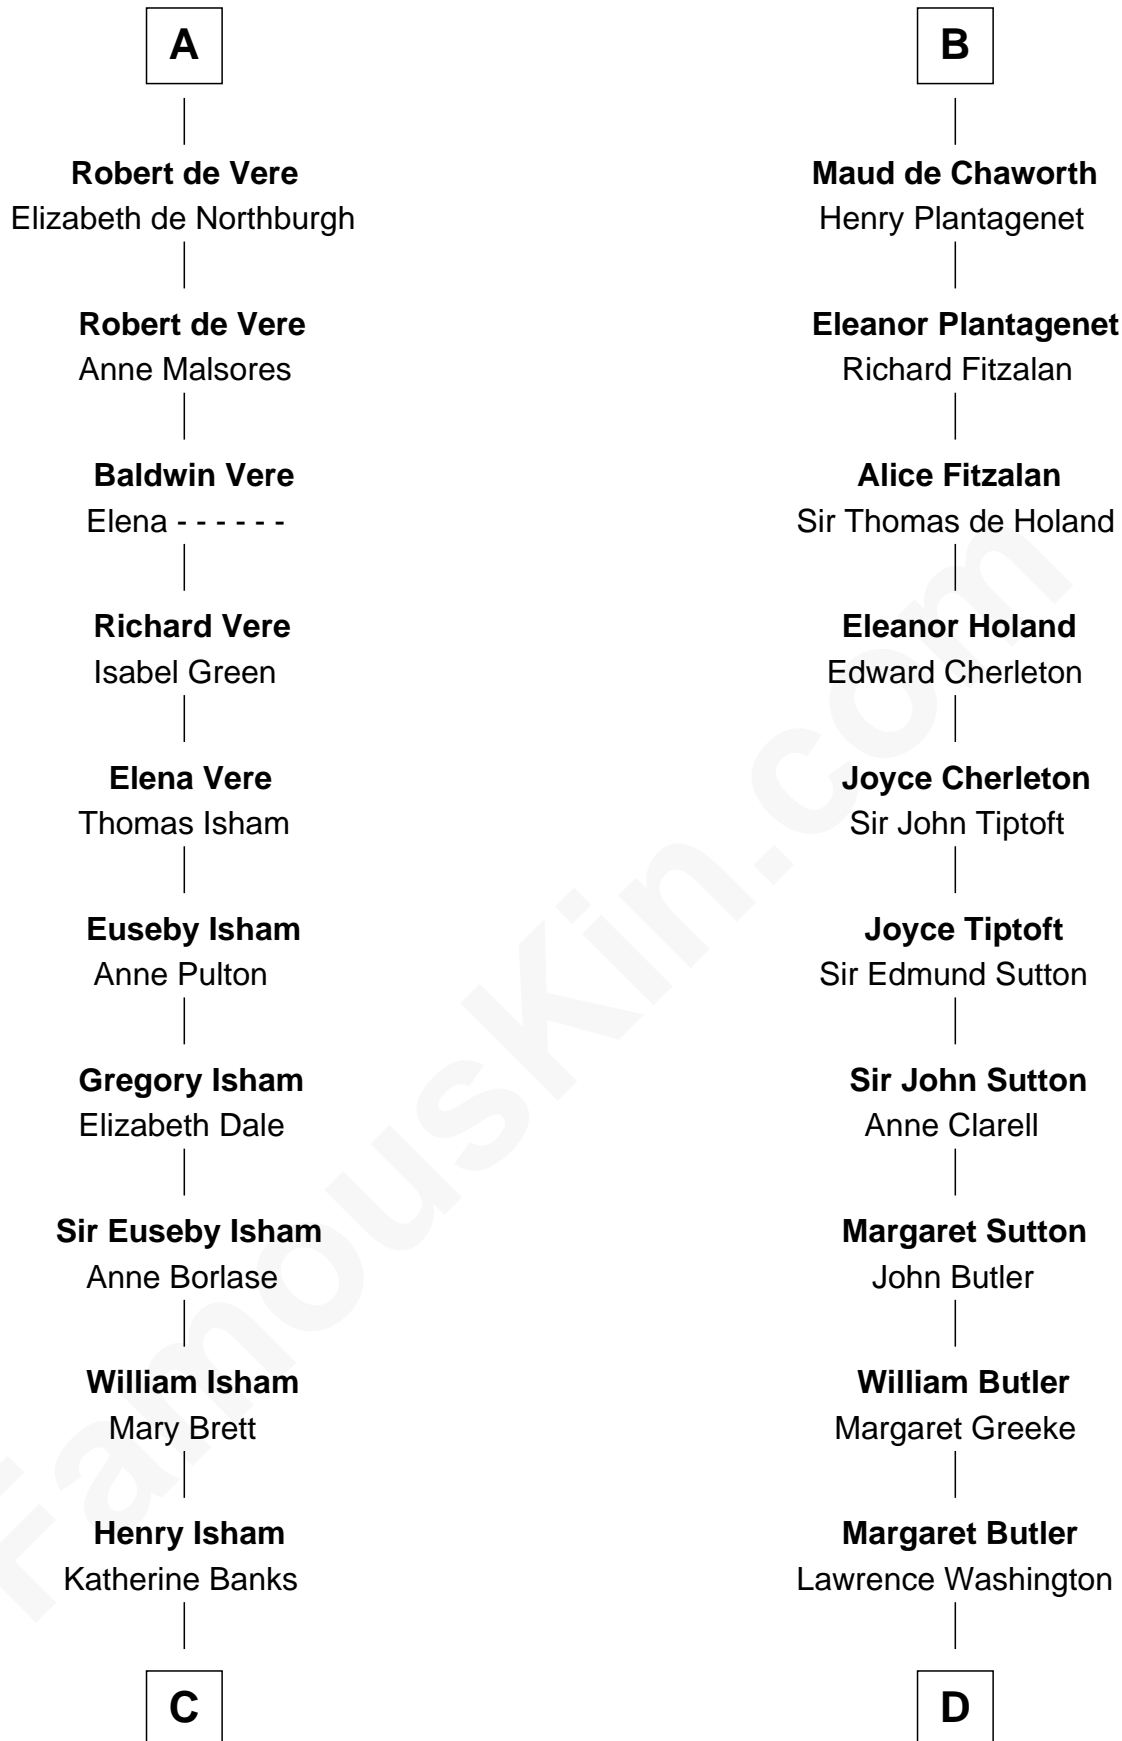

# FamousKin.com Relationship Chart of

**Henry Lee III**

*9th Governor of Virginia*

21st cousin of

**George Washington**

*1st U.S. President*

**C**

**Mary Isham**  
Col. William Randolph

**Elizabeth Randolph**  
Richard Bland

**Mary Bland**  
Henry Lee

**Col. Henry Lee**  
Lucy Grymes

**Henry Lee III**  
*Light-Horse Harry*

**D**

**Rev. Lawrence Washington**  
Amphyllis Twigden

**John Washington**  
Anne Pope

**Lawrence Washington**  
Mildred Warner

**Augustine Washington**  
Mary Ball

**George Washington**  
*1st U.S. President*