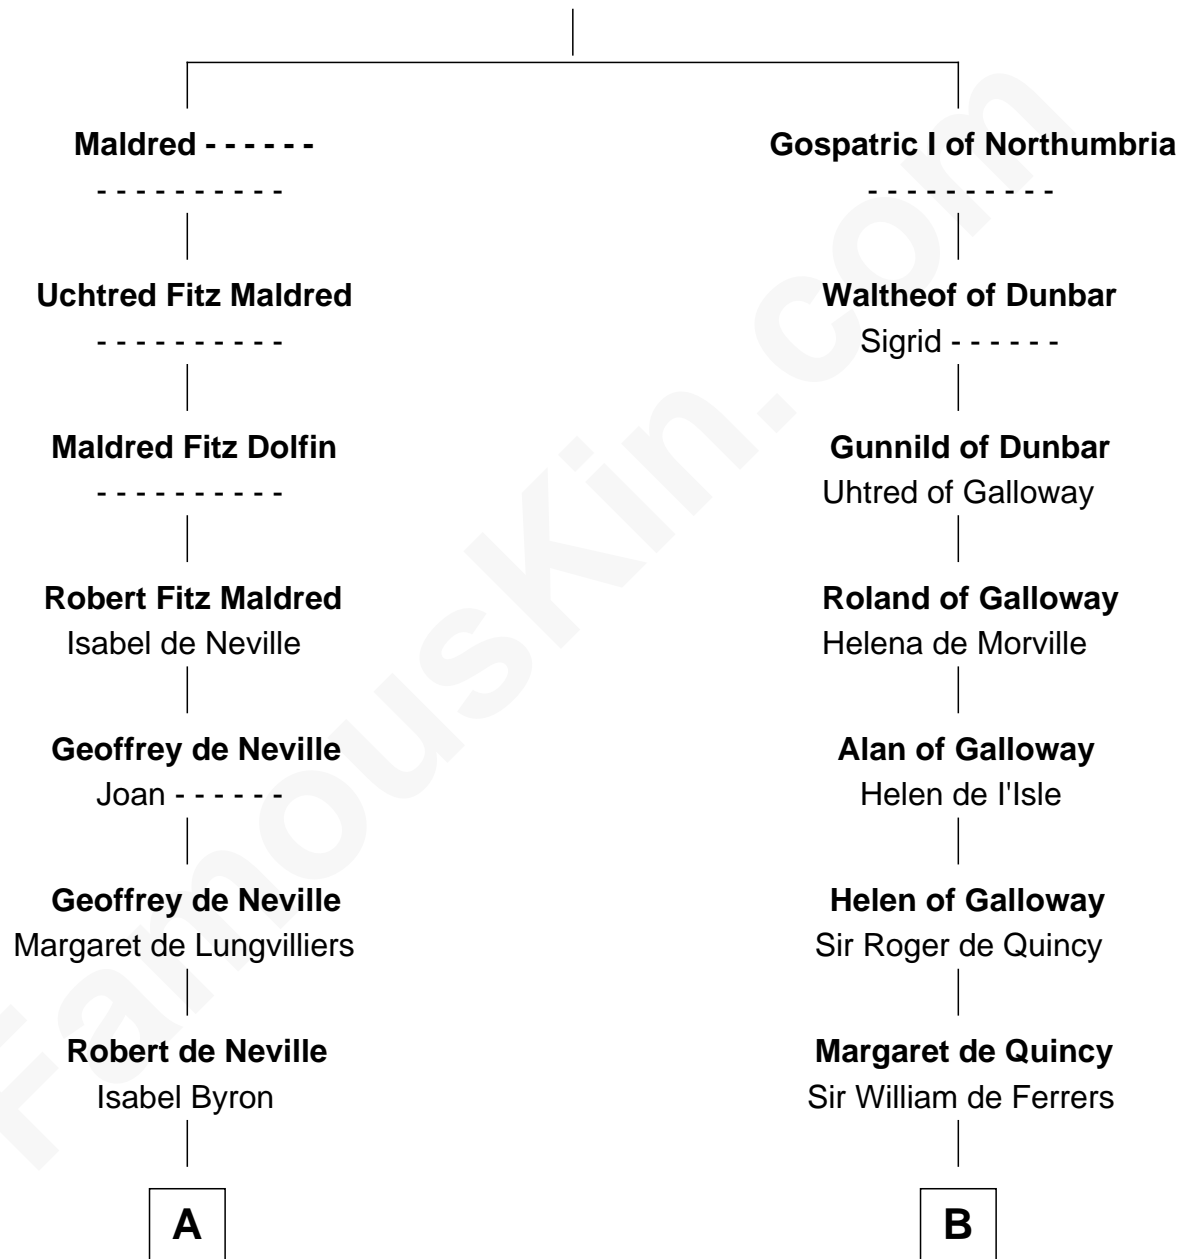

FamousKin.com Relationship Chart of

Henry Lee III

9th Governor of Virginia

20th cousin 1 time removed of

George Washington

1st U.S. President

Maldred of Carlisle and Allendale

Edith of Northumbria

C

Laetitia Corbin

Richard Lee

Henry Lee

Mary Bland

Col. Henry Lee

Lucy Grymes

Henry Lee III