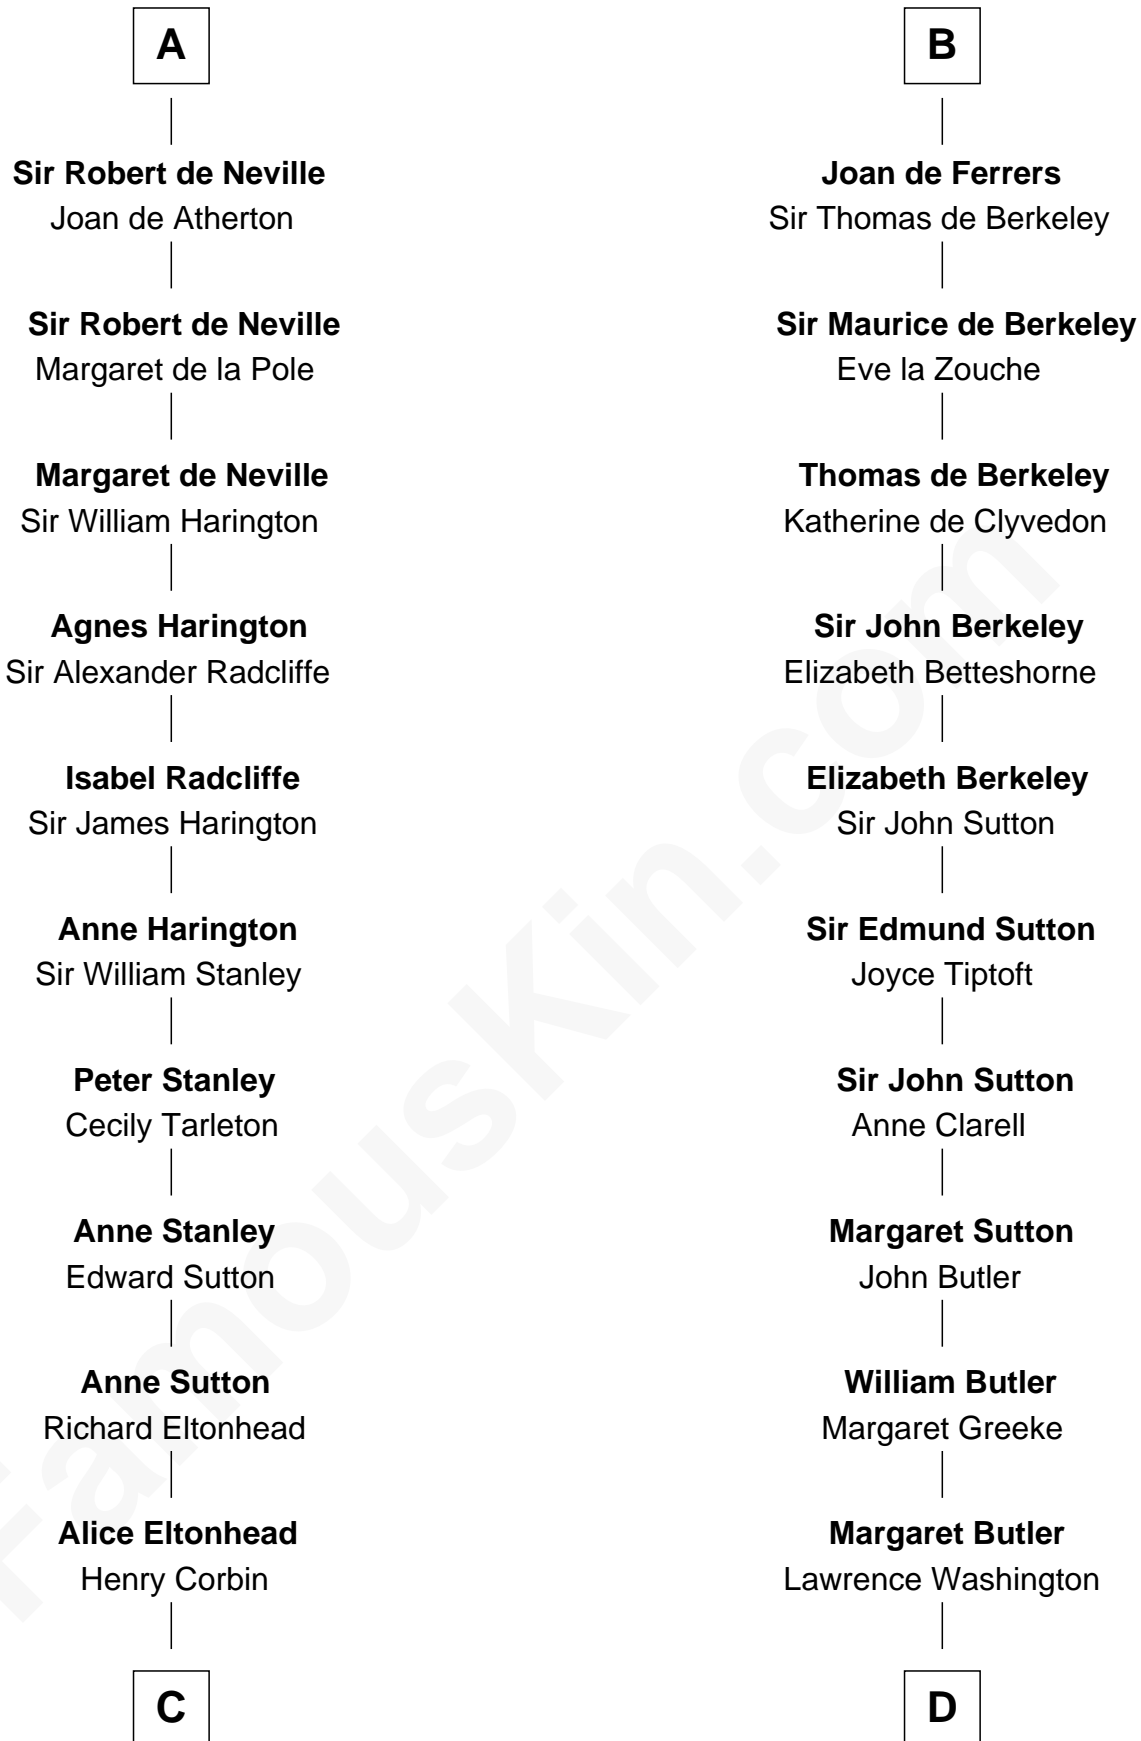

FamousKin.com Relationship Chart of

Henry Lee III

9th Governor of Virginia

20th cousin 1 time removed of

George Washington

1st U.S. President

Maldred of Carlisle and Allendale

Edith of Northumbria