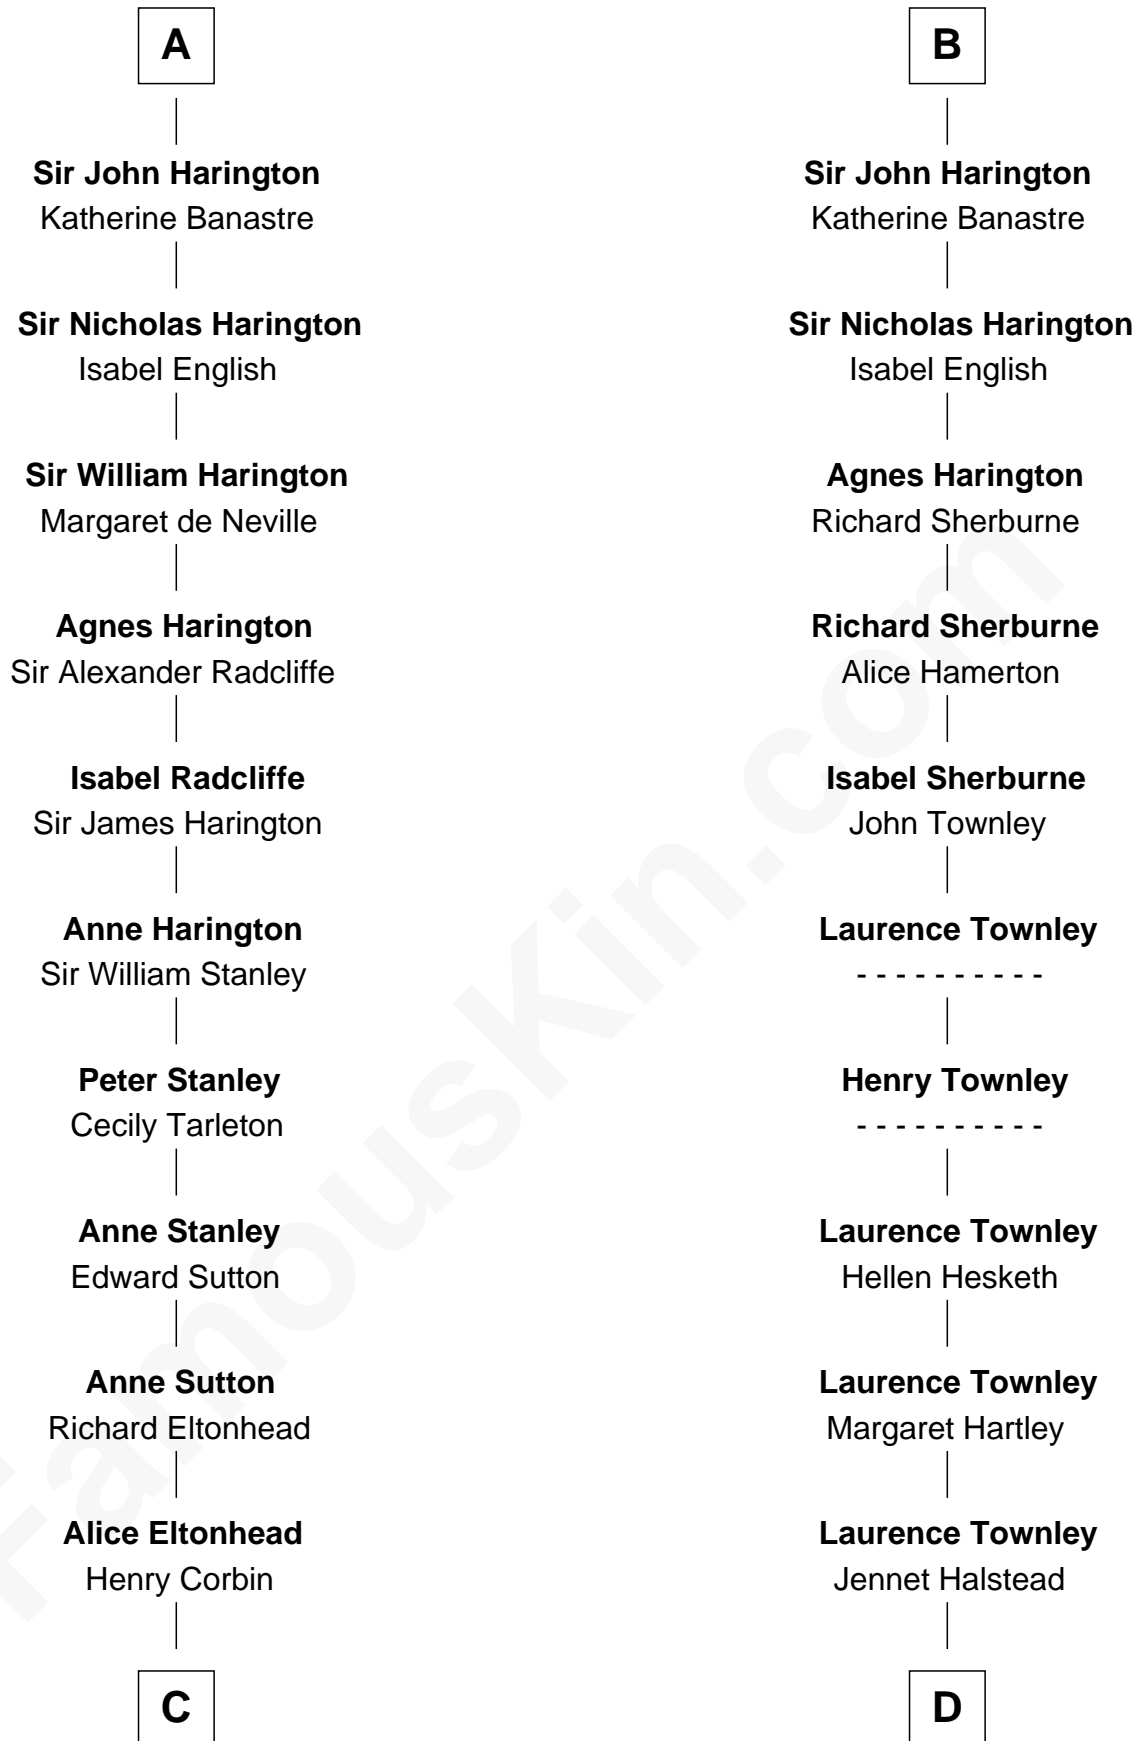

# FamousKin.com Relationship Chart of

**Henry Lee III**

*9th Governor of Virginia*

20th cousin 1 time removed of

**George Washington**

*1st U.S. President*

**Gospatrick of Workington**

Egeline - - - - -

Grace - - - - -

**Ada of Workington**

William le Fleming

**Sir Michael Fleming**

Agatha Fitz Hervey

**William le Fleming**

- - - - -

**Eleanor le Fleming**

Robert de Cansfield

**Agnes Cansfield**

Sir Robert de Haverington

**Sir John de Harington**

Joan - - - - -

**B**

**C**

**Laetitia Corbin**

**Mary Townley**

Augustine Warner

**Col. Augustine Warner**

Mildred Reade

**Mildred Warner**

Lawrence Washington

**Augustine Washington**

Mary Ball