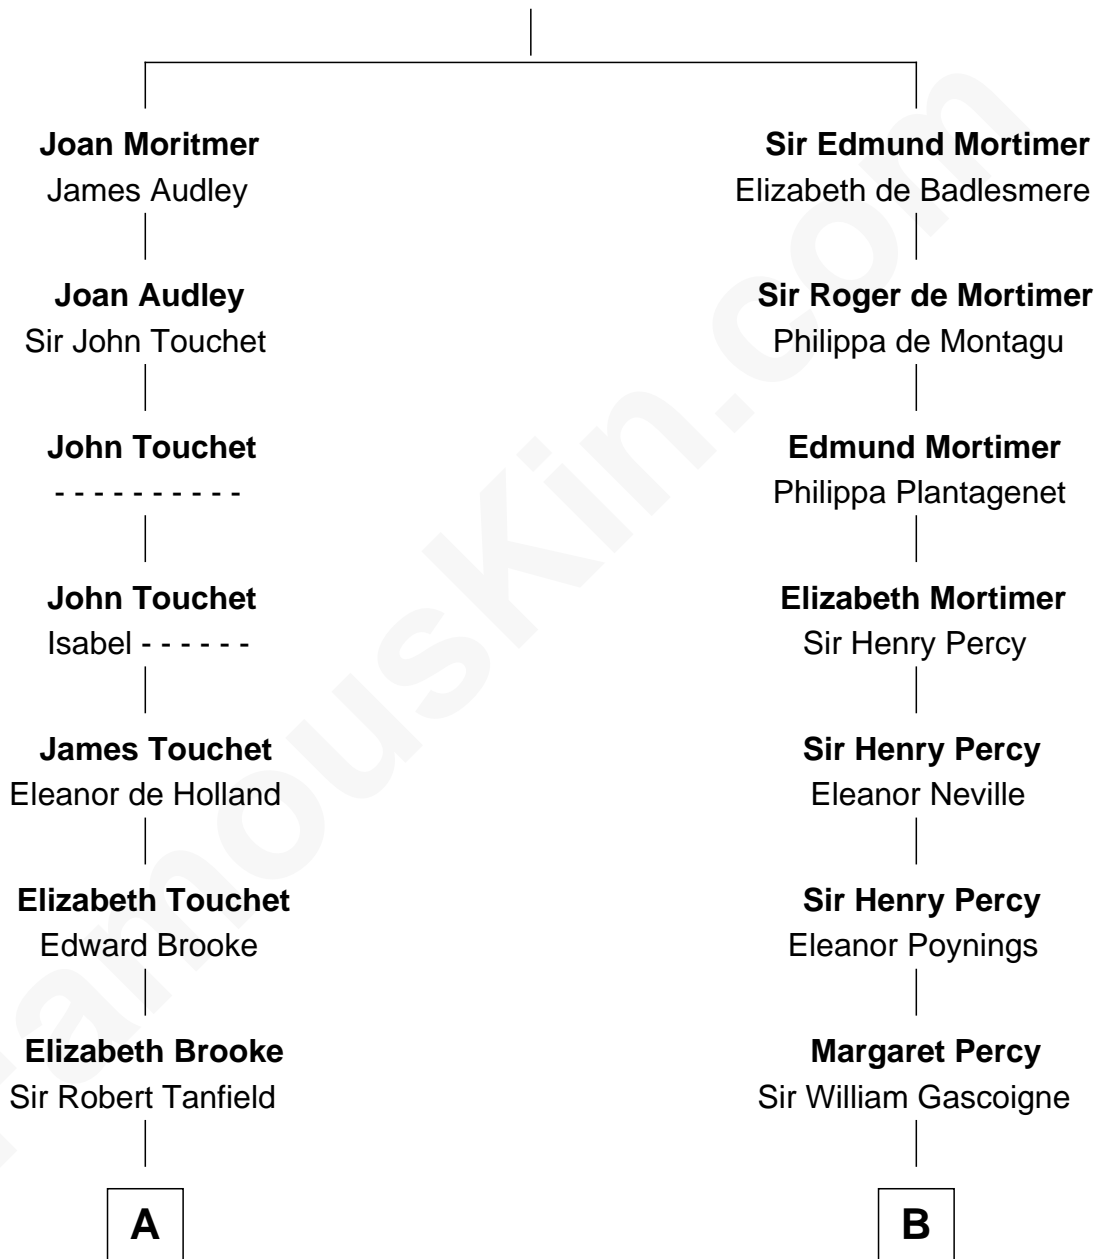

FamousKin.com Relationship Chart of

Henry Lee III

9th Governor of Virginia

15th cousin 3 times removed of

George Washington

1st U.S. President

Roger de Mortimer

Joan de Geneville

C

Col. Henry Lee

Lucy Grymes

Henry Lee III

Light-Horse Harry

FamousKin.com