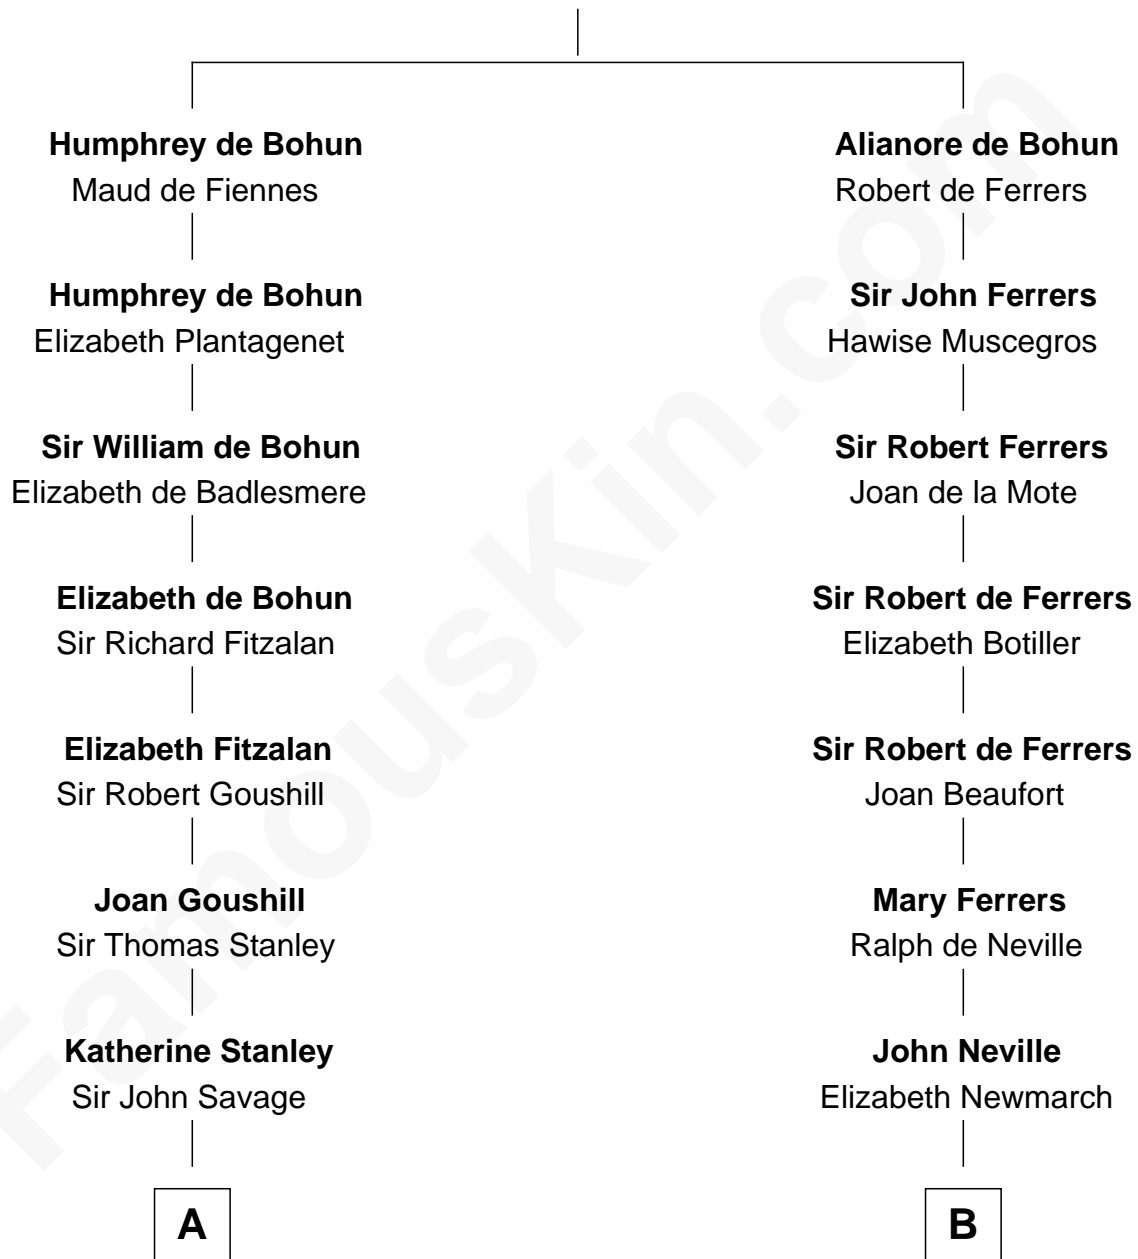

## Relationship Chart of

### Henry Lee III

9th Governor of Virginia

16th cousin 1 time removed of

**George Washington**

1st U.S. President

**Sir Humphrey de Bohun**

Eleanor de Braiose

**A**

**Dulcia Savage**  
Sir Henry Bold

**Maud Bold**  
Thomas Gerard

**Jennet Gerard**  
Richard Eltonhead

**William Eltonhead**  
Anne Bowers

**Richard Eltonhead**  
Anne Sutton

**Alice Eltonhead**  
Henry Corbin