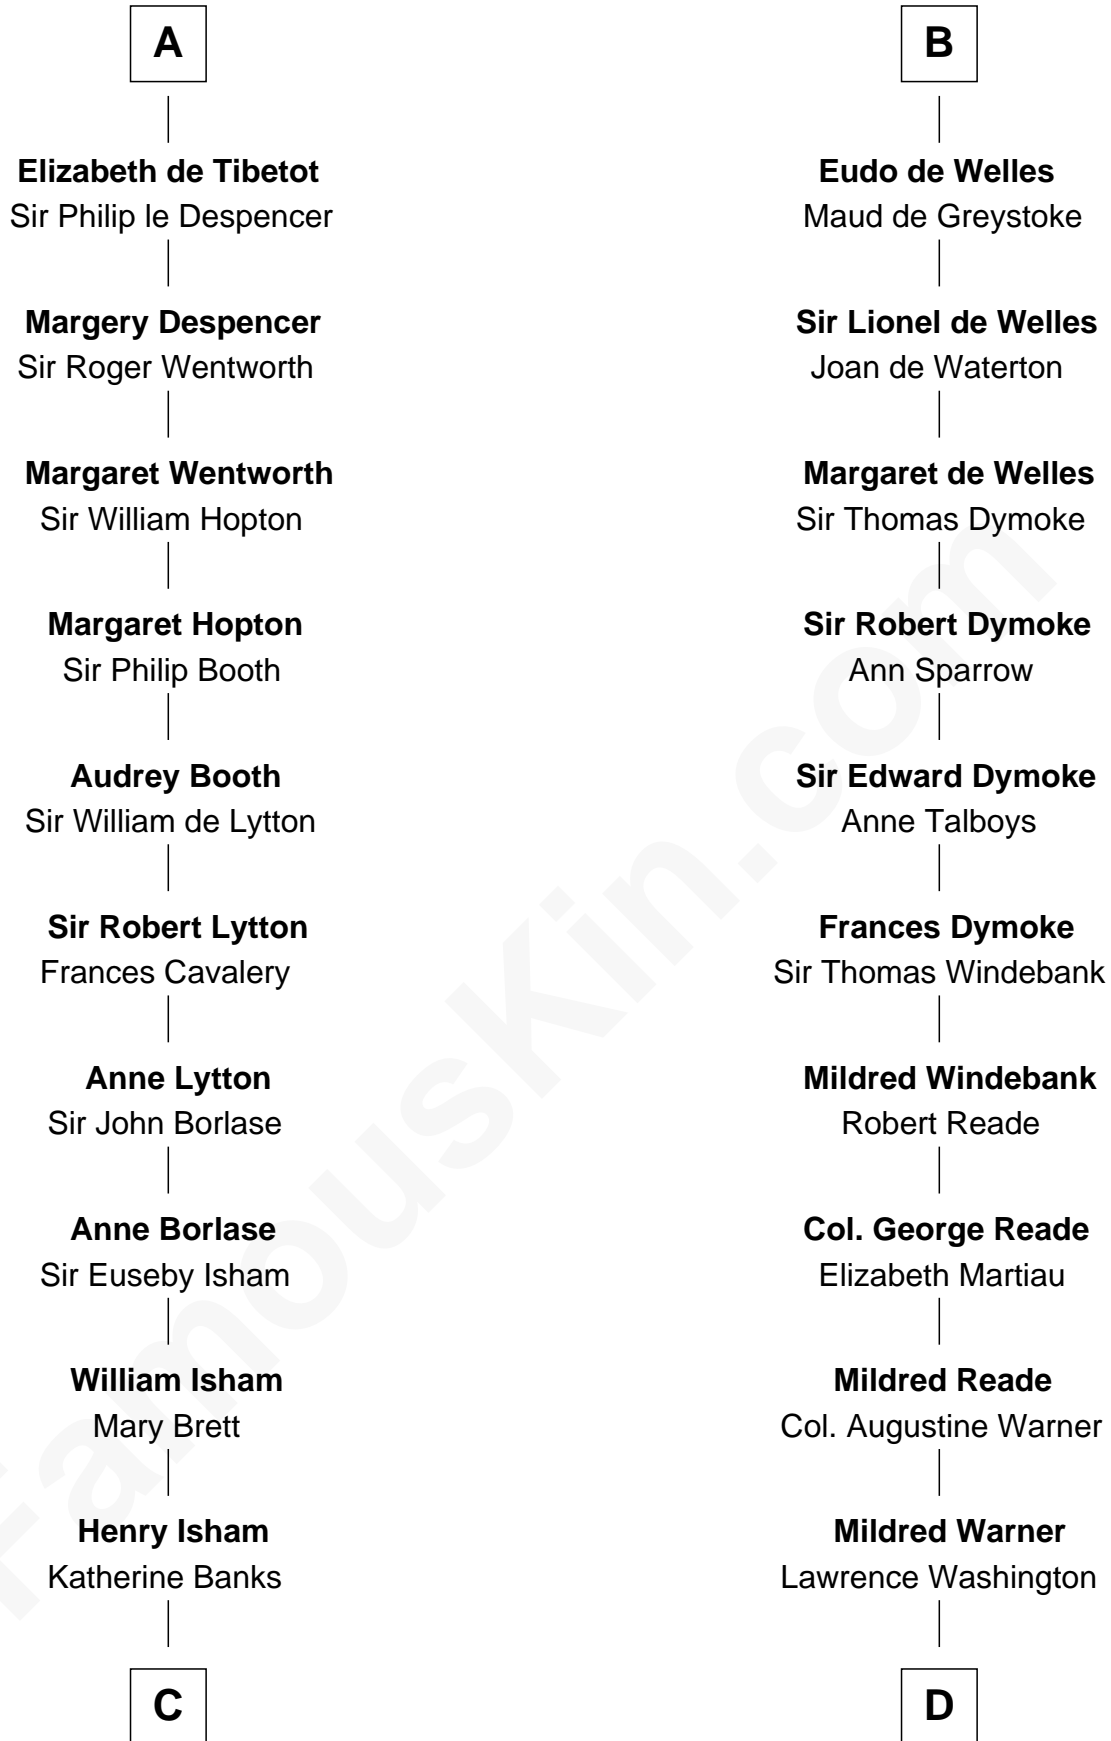

FamousKin.com Relationship Chart of

Henry Lee III

9th Governor of Virginia

18th cousin 3 times removed of

George Washington

1st U.S. President

Sir Odelin de Umfreville

Alice de Lucy

Agnes de Ros

Pain de Tibetot

Sir John de Tibetot

Margaret de Badlesmere

Sir Robert de Tibetot

Margaret Deincourt

A

Margaret de Umfreville

Margery de Badlesmere

Maud de Roos

John de Welles

John de Welles

Eleanor de Mowbray

B

FamousKin.com