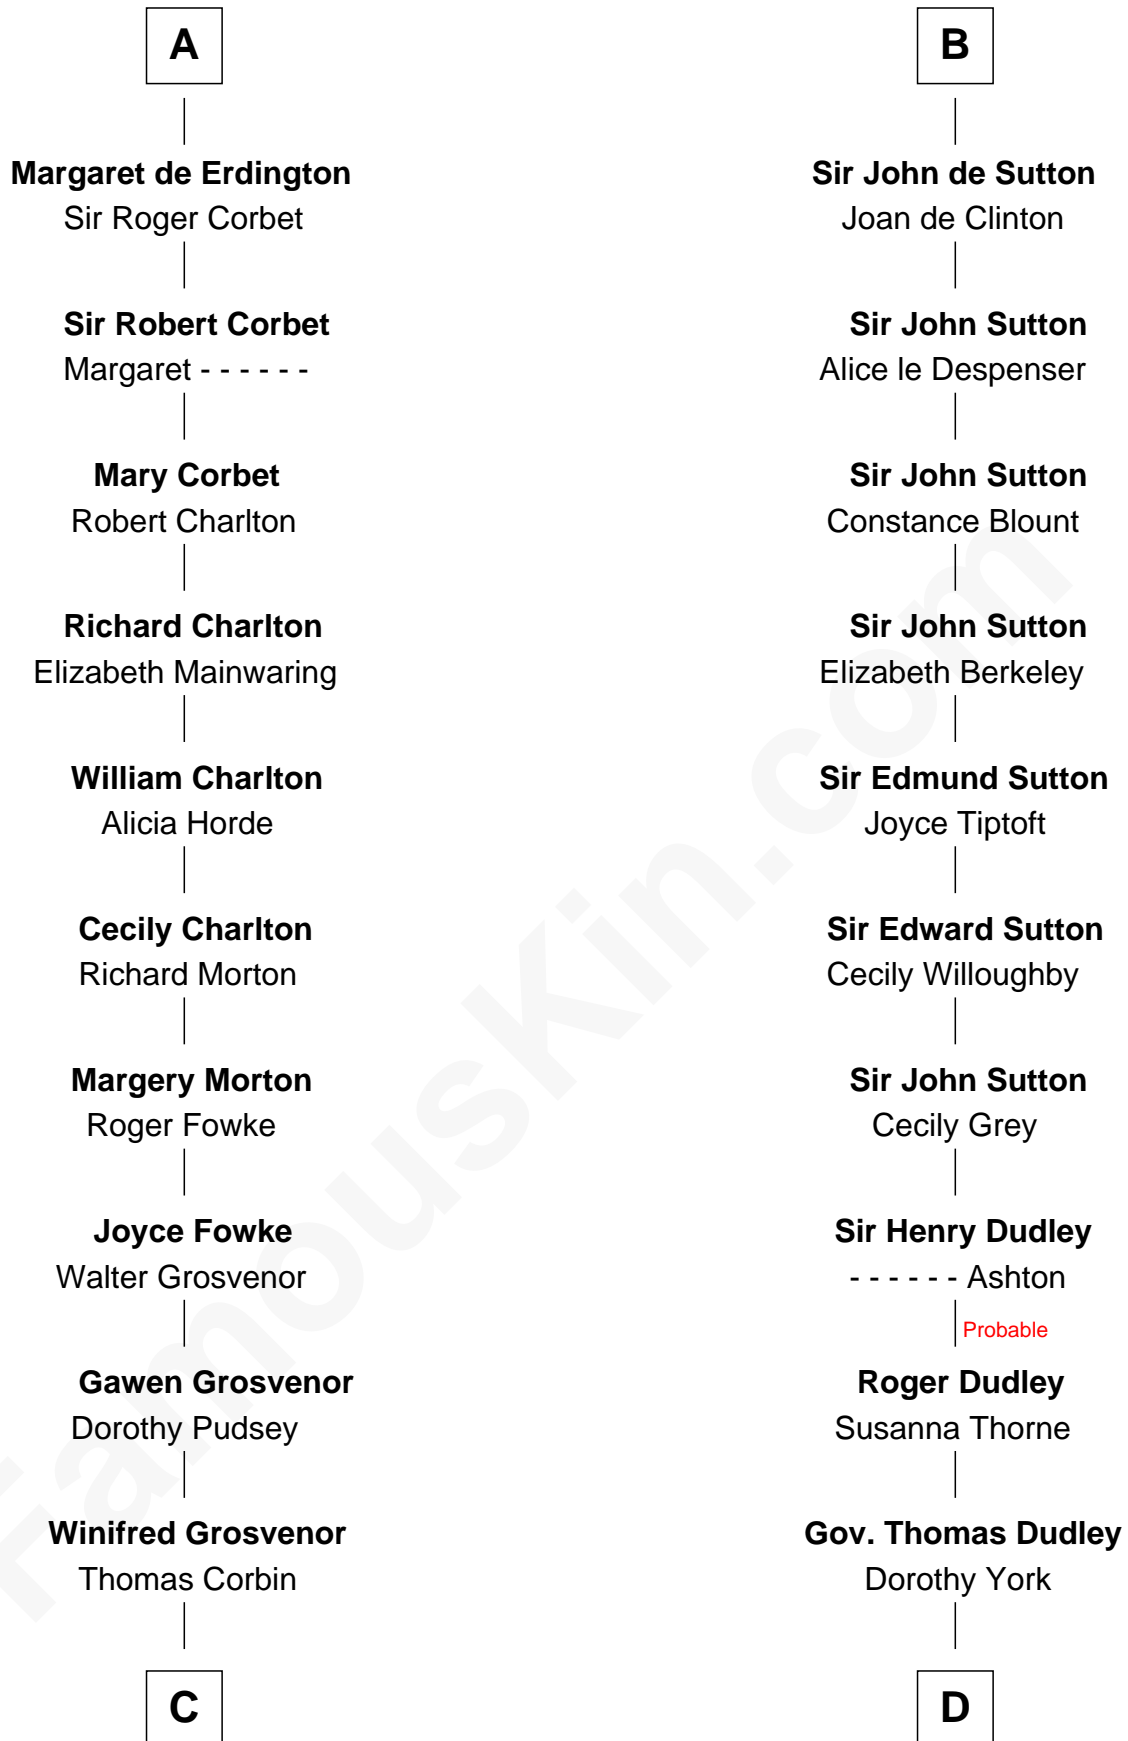

# FamousKin.com Relationship Chart of

**Henry Lee III**

*9th Governor of Virginia*

21st cousin of

**John Langdon**

*Signer of the U.S. Constitution*

**Fulk Paynel**

**C**

**Henry Corbin**  
Alice Eltonhead

**Laetitia Corbin**  
Richard Lee

**Henry Lee**  
Mary Bland

**Col. Henry Lee**  
Lucy Grymes

**Henry Lee III**  
*Light-Horse Harry*

**D**

**Rev. Samuel Dudley**  
Elizabeth - - - - -