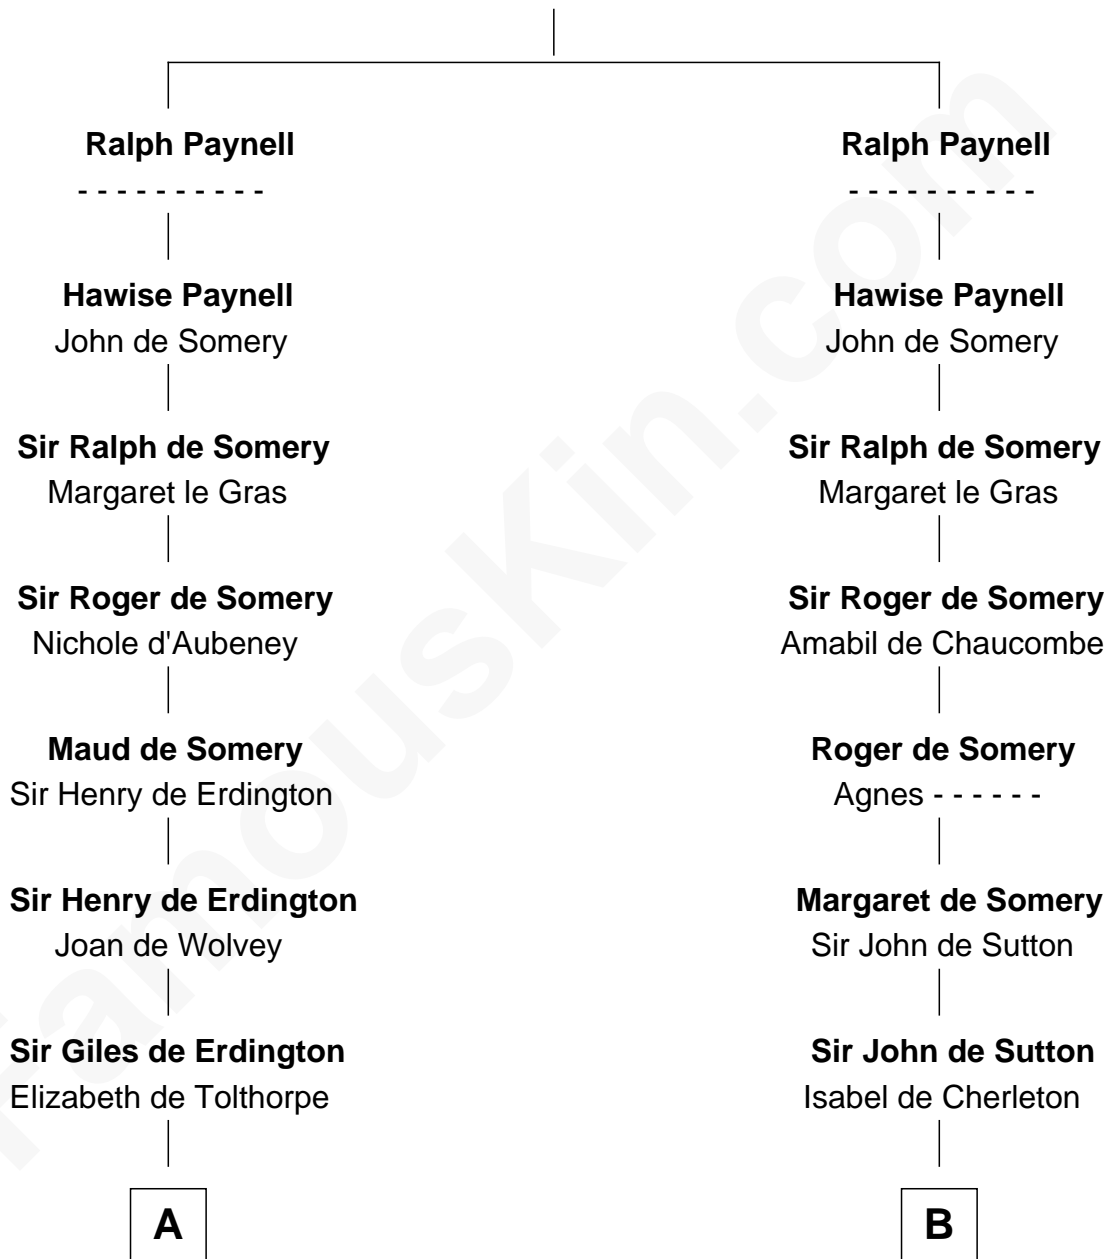

# FamousKin.com Relationship Chart of

**Henry Lee III**

*9th Governor of Virginia*

21st cousin of

**John Langdon**

*Signer of the U.S. Constitution*

**Fulk Paynel**

**C**

**Henry Corbin**  
Alice Eltonhead

**Laetitia Corbin**  
Richard Lee

**Henry Lee**  
Mary Bland

**Col. Henry Lee**  
Lucy Grymes

**Henry Lee III**  
*Light-Horse Harry*

**D**

**Rev. Samuel Dudley**  
Elizabeth - - - - -