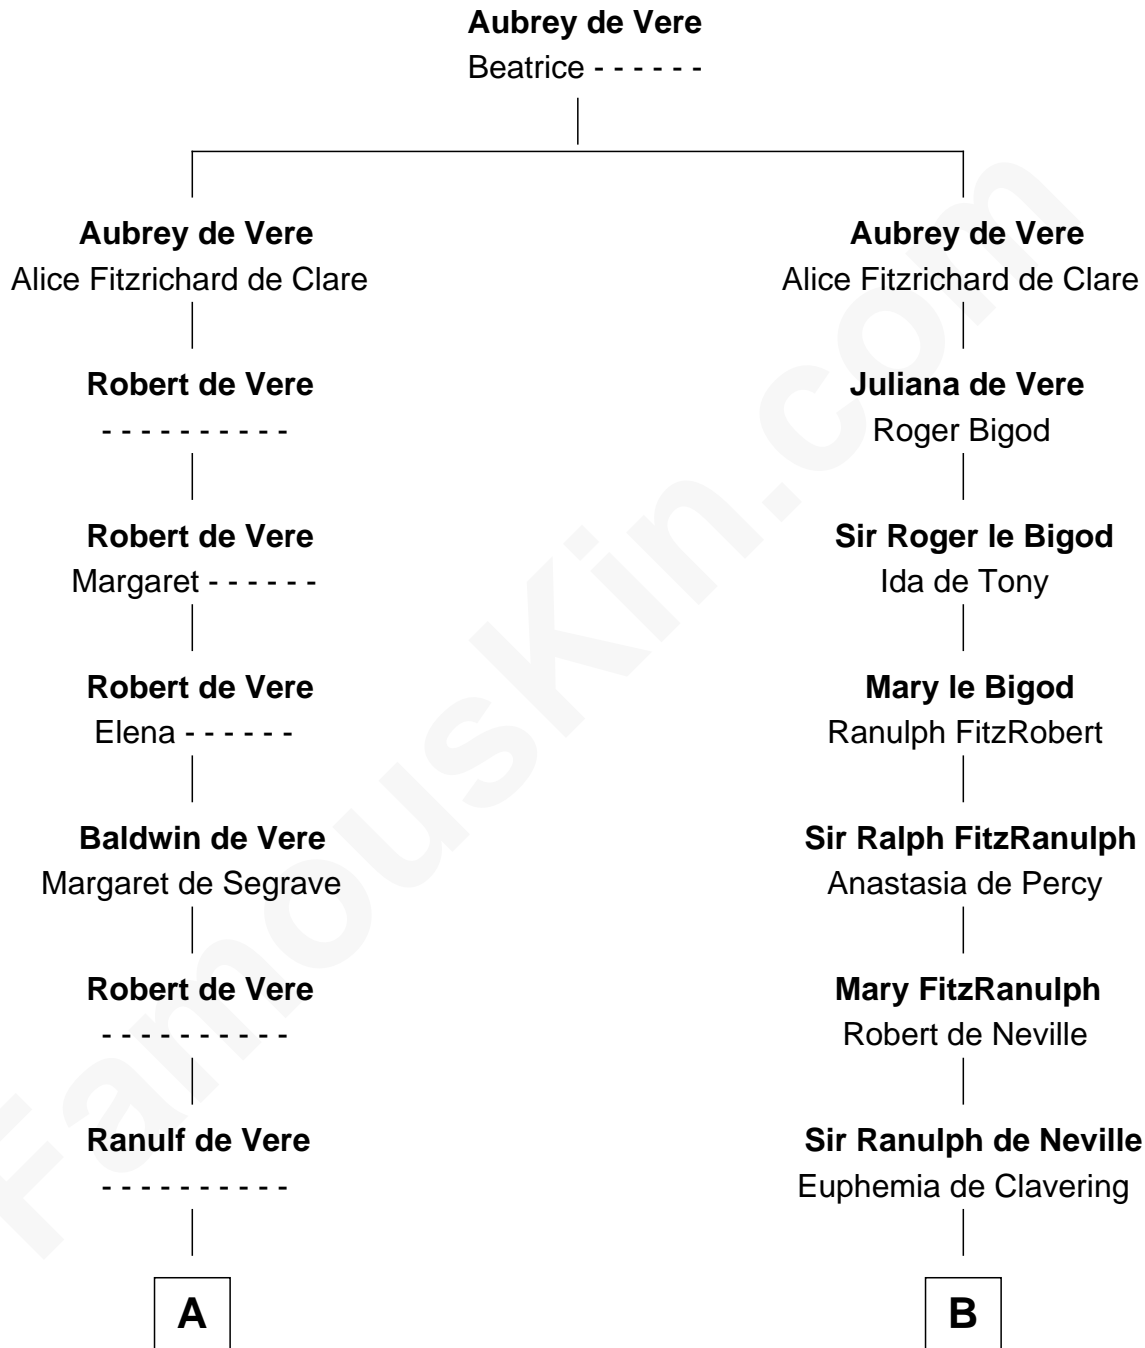

FamousKin.com Relationship Chart of

Henry Lee III

9th Governor of Virginia

21st cousin of

John Langdon

Signer of the U.S. Constitution

C

Mary Isham
Col. William Randolph

Elizabeth Randolph
Richard Bland

Mary Bland
Henry Lee

Col. Henry Lee
Lucy Grymes

Henry Lee III
Light-Horse Harry

D

Rev. Samuel Dudley
Elizabeth - - - - -

Elizabeth Dudley
Kinsley Hall

Josiah Hall
Mary Woodbury

Mary Hall
John Langdon

John Langdon
Signer of the U.S. Constitution

FamousKin.com