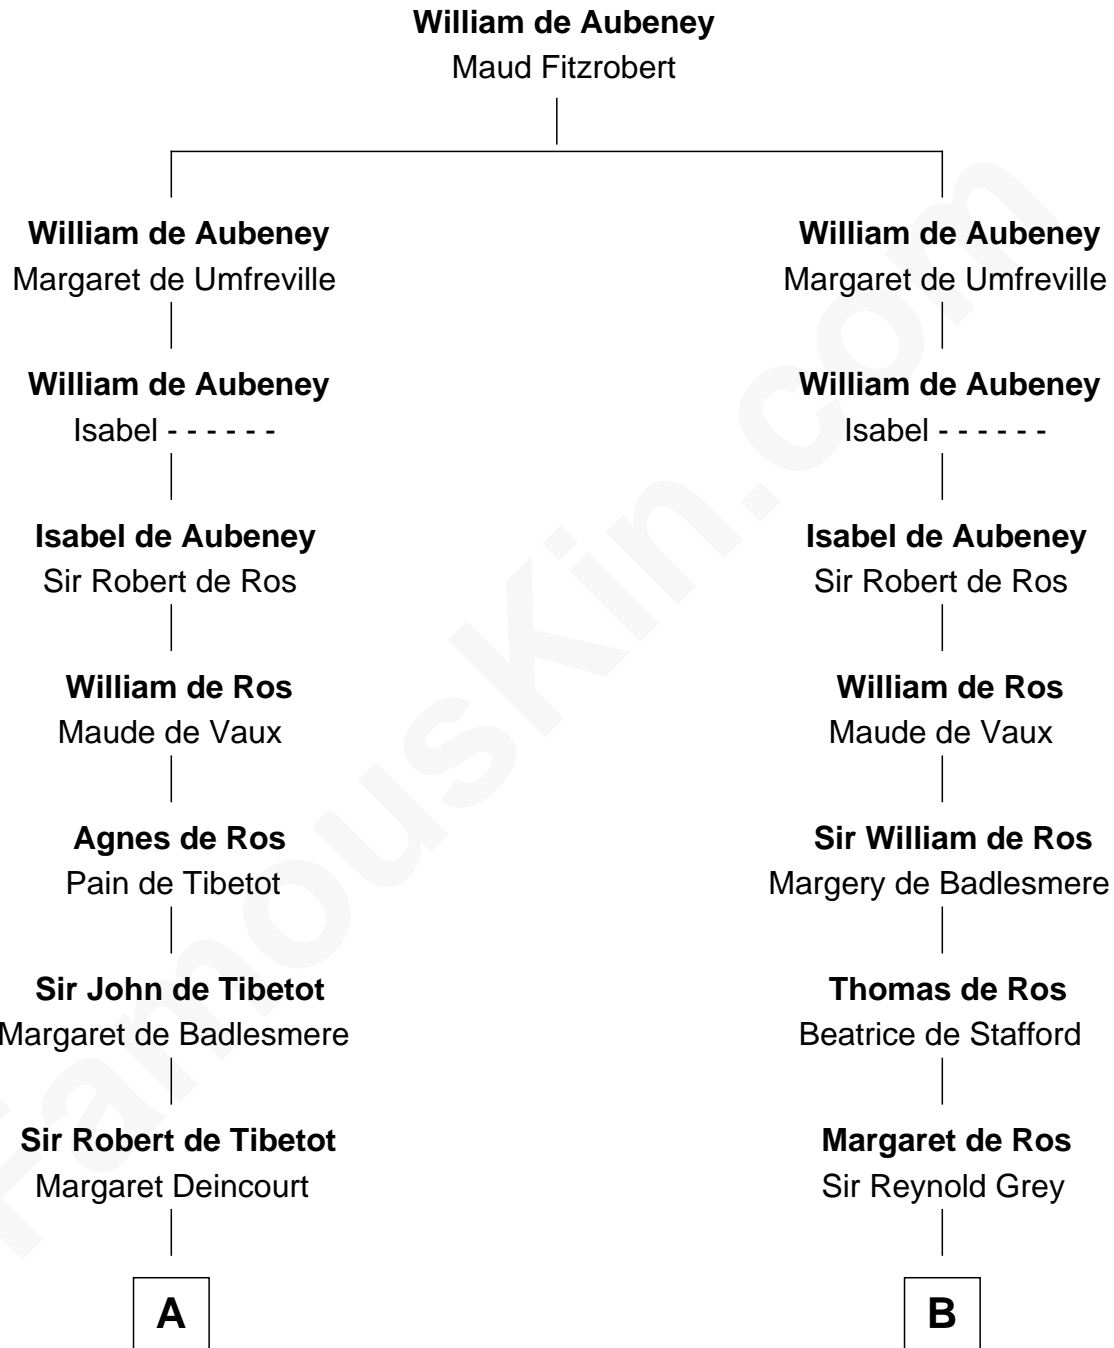

FamousKin.com Relationship Chart of

Henry Lee III

9th Governor of Virginia

19th cousin 2 times removed of

John Langdon

Signer of the U.S. Constitution

C

Mary Isham
Col. William Randolph

Elizabeth Randolph
Richard Bland

Mary Bland
Henry Lee

Col. Henry Lee
Lucy Grymes

Henry Lee III
Light-Horse Harry

D

Josiah Hall
Mary Woodbury

Mary Hall
John Langdon

John Langdon
Signer of the U.S. Constitution