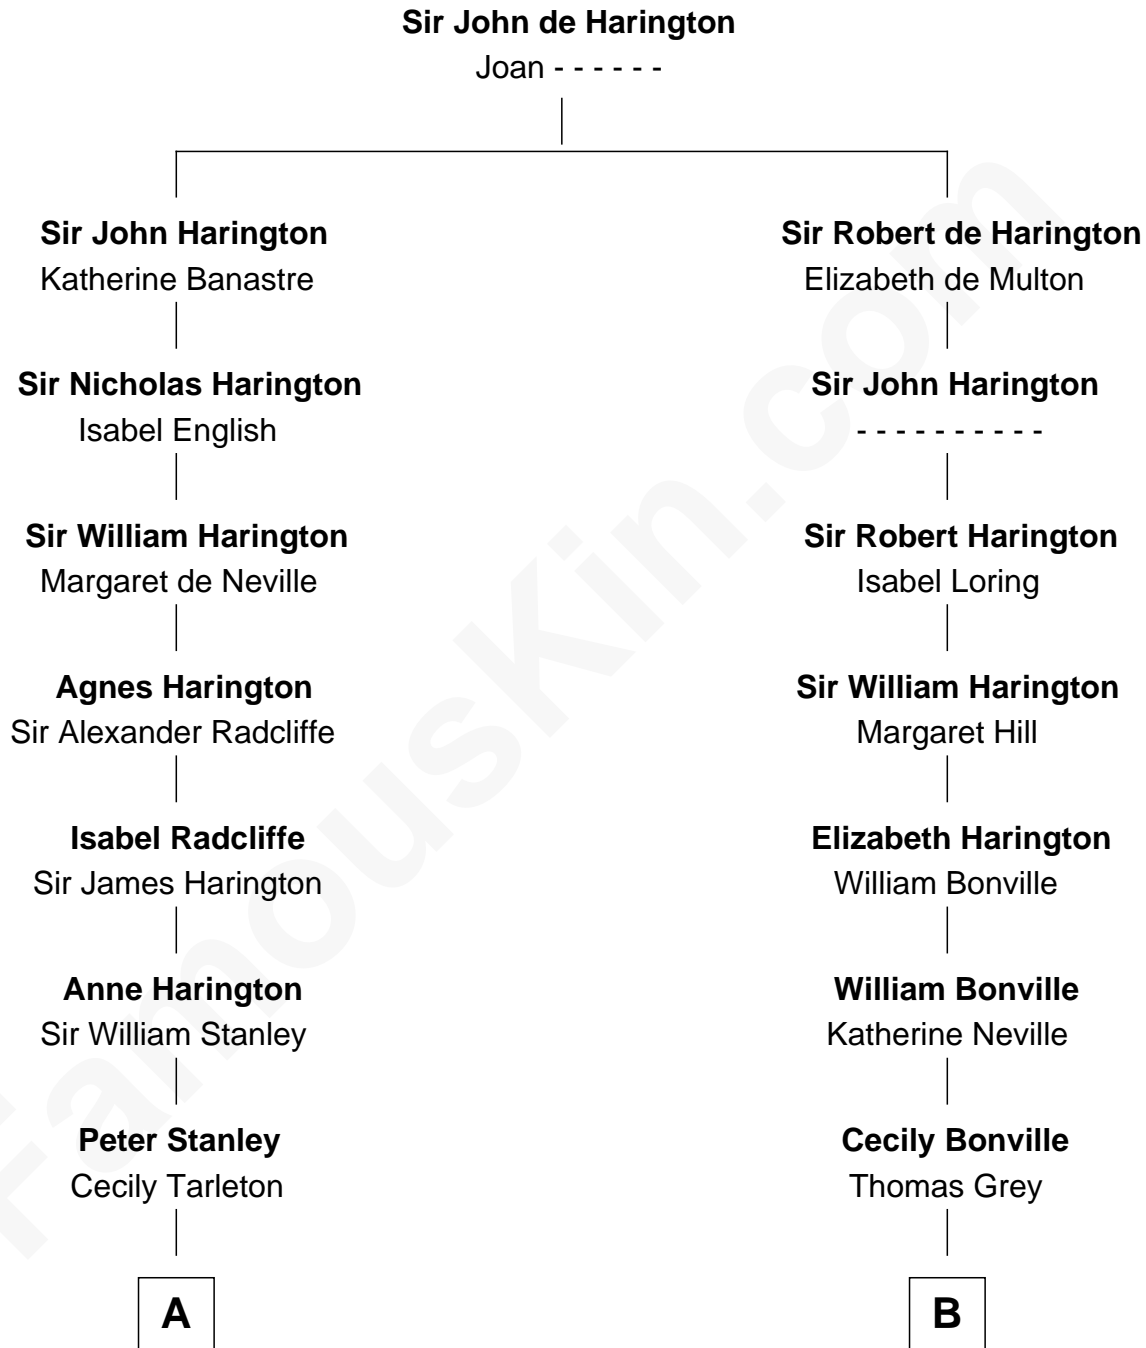

FamousKin.com

Relationship Chart of

Henry Lee III

9th Governor of Virginia

13th cousin 2 times removed of

John Langdon

Signer of the U.S. Constitution