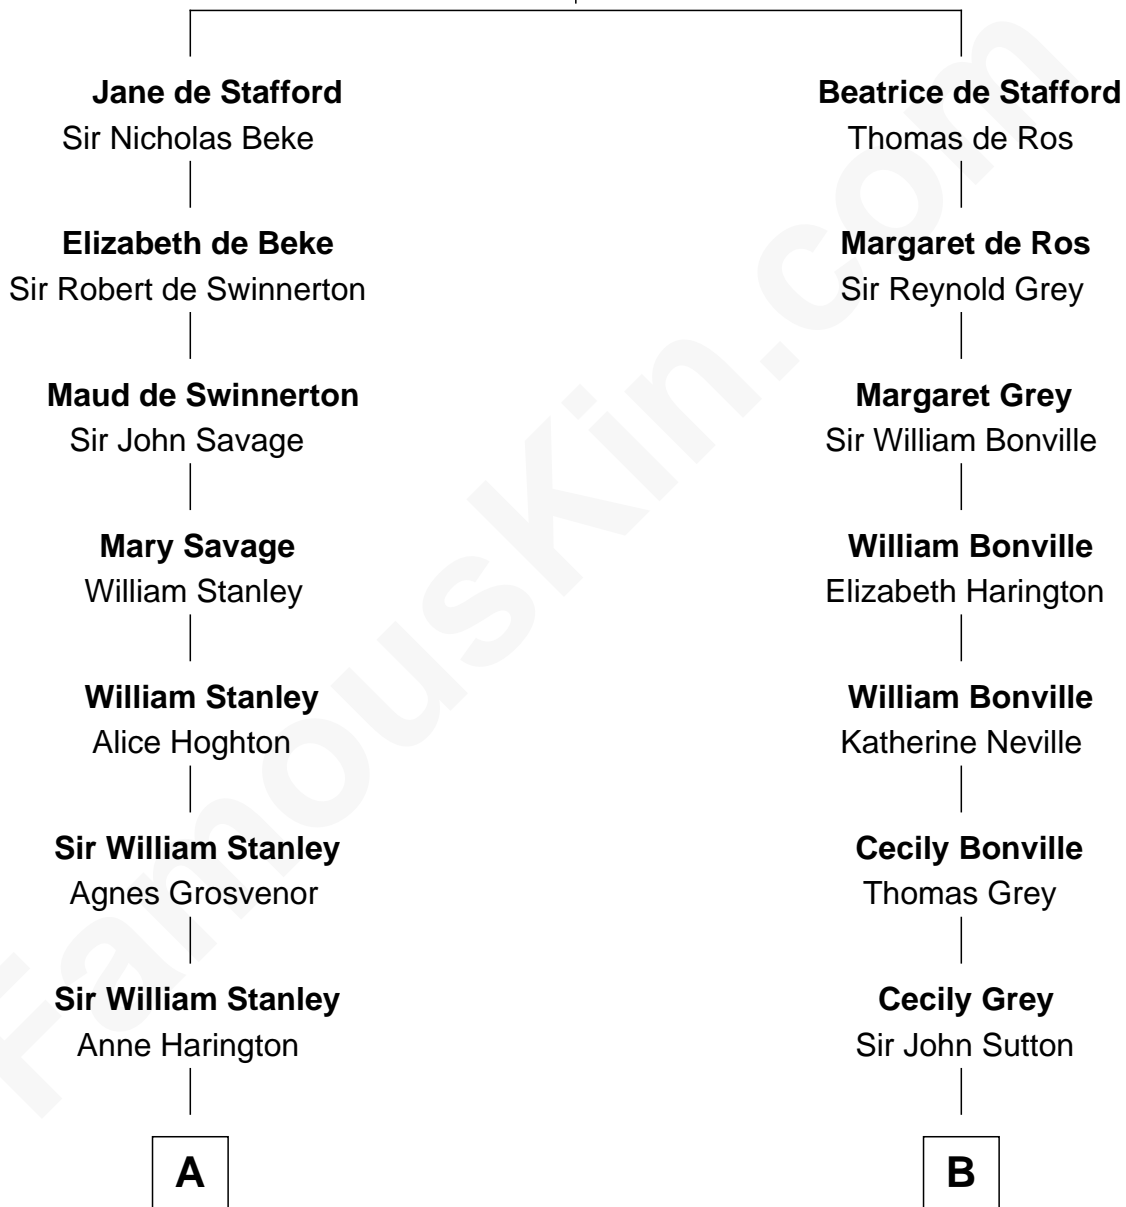

Ralph de Stafford

with wife
Katherine de Hastang

with wife
Margaret de Audley