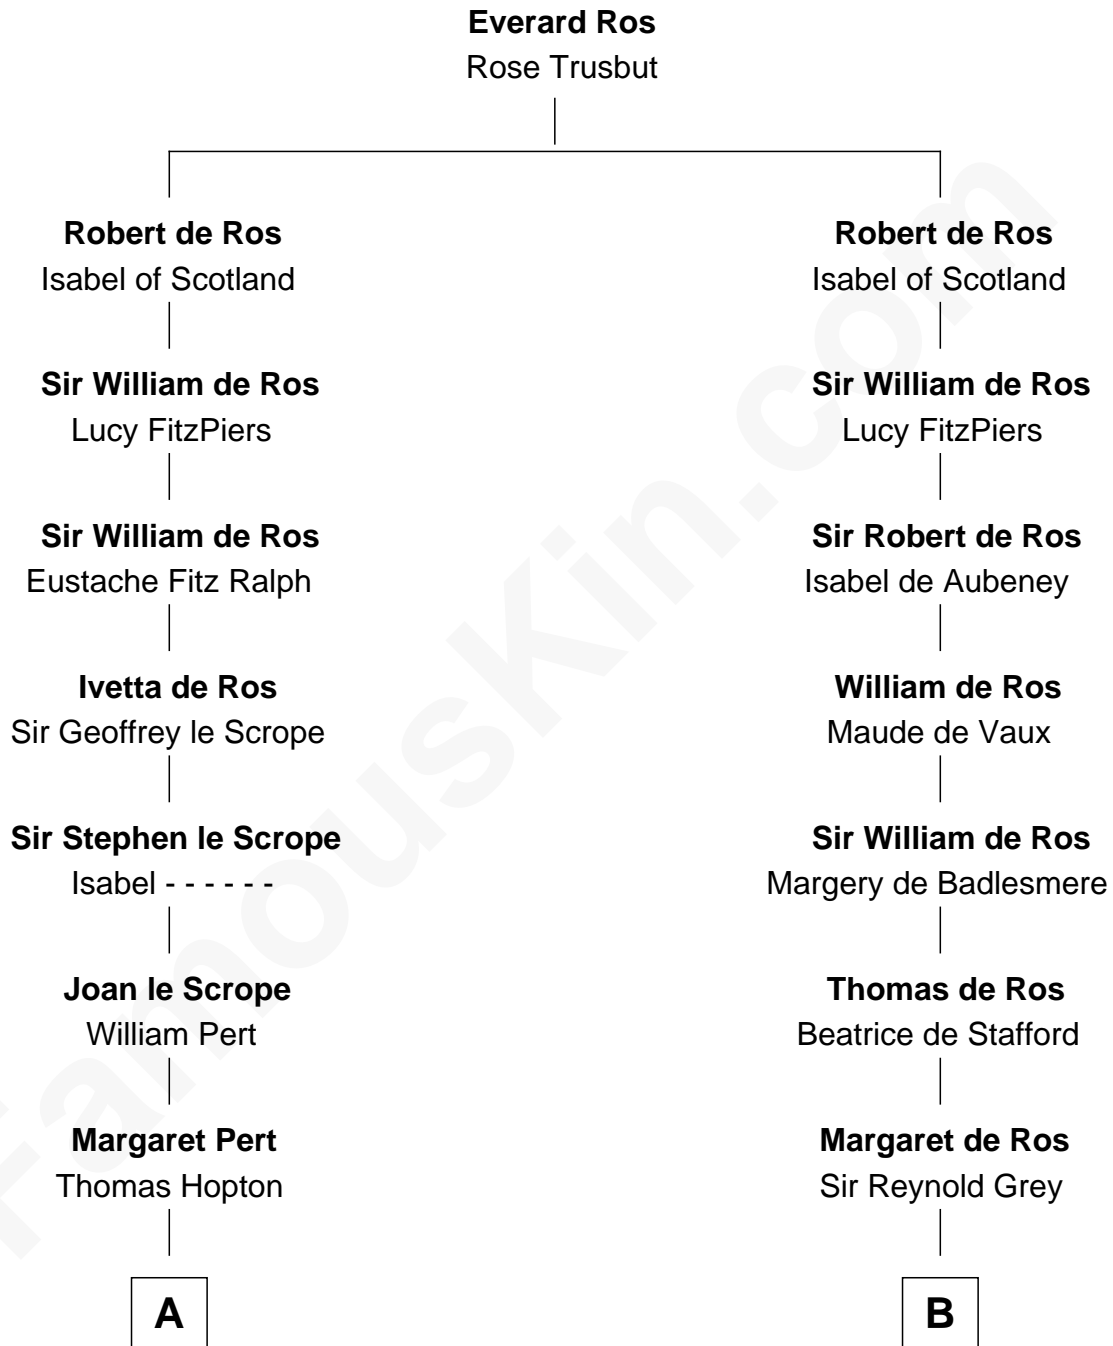

FamousKin.com Relationship Chart of

Henry Lee III

9th Governor of Virginia

19th cousin 1 time removed of

John Langdon

Signer of the U.S. Constitution

C

Elizabeth Randolph