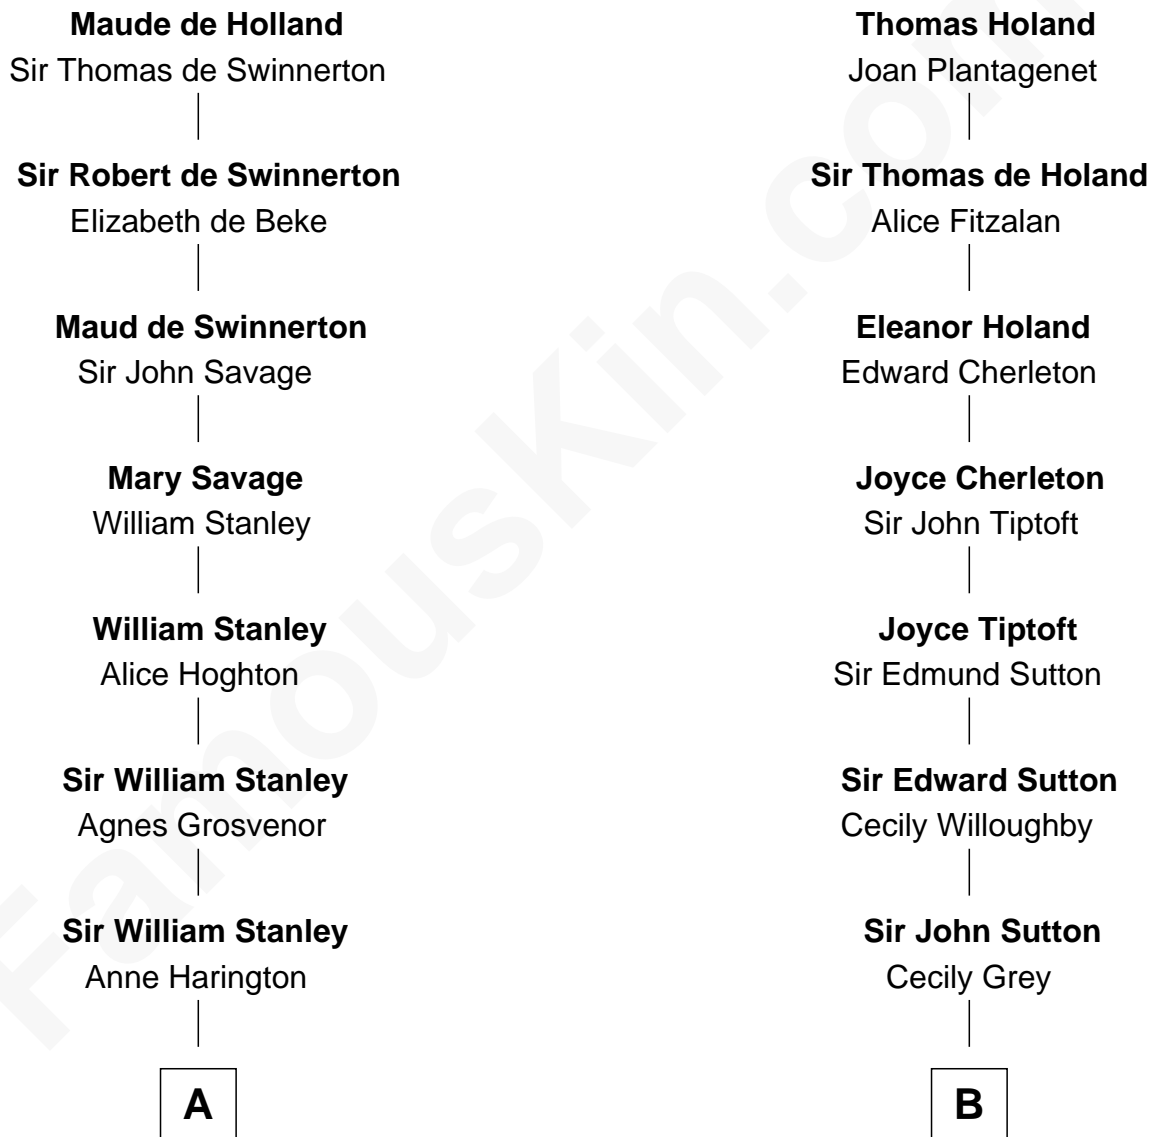

FamousKin.com Relationship Chart of

Henry Lee III

9th Governor of Virginia

14th cousin of

John Langdon

Signer of the U.S. Constitution

Sir Robert de Holland

Maude la Zouche

A

Peter Stanley
Cecily Tarleton

Anne Stanley
Edward Sutton

Anne Sutton
Richard Eltonhead

Alice Eltonhead
Henry Corbin

Laetitia Corbin
Richard Lee

Henry Lee
Mary Bland

Col. Henry Lee
Lucy Grymes

Henry Lee III
Light-Horse Harry

B

Sir Henry Dudley

----- Ashton
Probable

Roger Dudley
Susanna Thorne

Gov. Thomas Dudley
Dorothy York

Rev. Samuel Dudley
Elizabeth -----

Elizabeth Dudley
Kinsley Hall