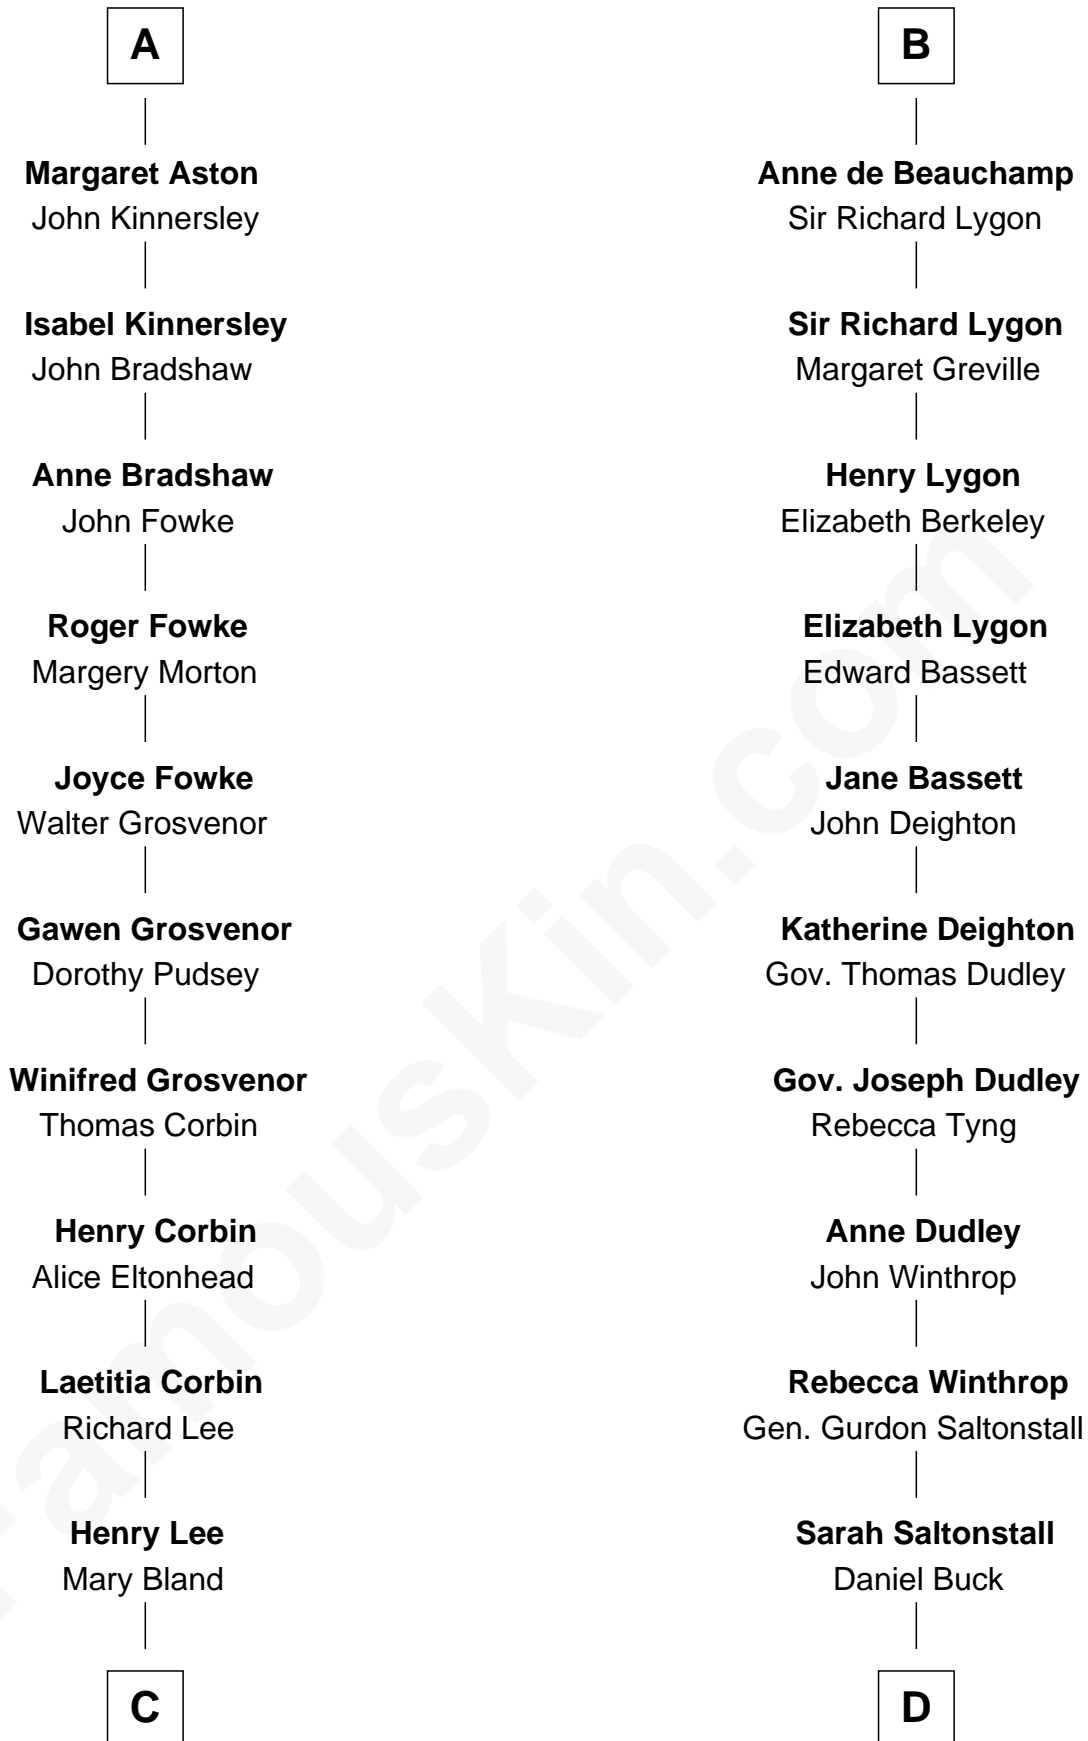

FamousKin.com Relationship Chart of

Henry Lee III

9th Governor of Virginia

18th cousin 3 times removed of

Louis Auchincloss

Author

C

Col. Henry Lee

Lucy Grymes

Henry Lee III

Light-Horse Harry

D

Gurdon Buck

Susannah Mainwaring

Elizabeth Buck

John Auchincloss

John Winthrop Auchincloss

Joanna Hone Russell

Joseph Howland Auchincloss

Priscilla Dixon Stanton

Louis Auchincloss

Author

FamousKin.com