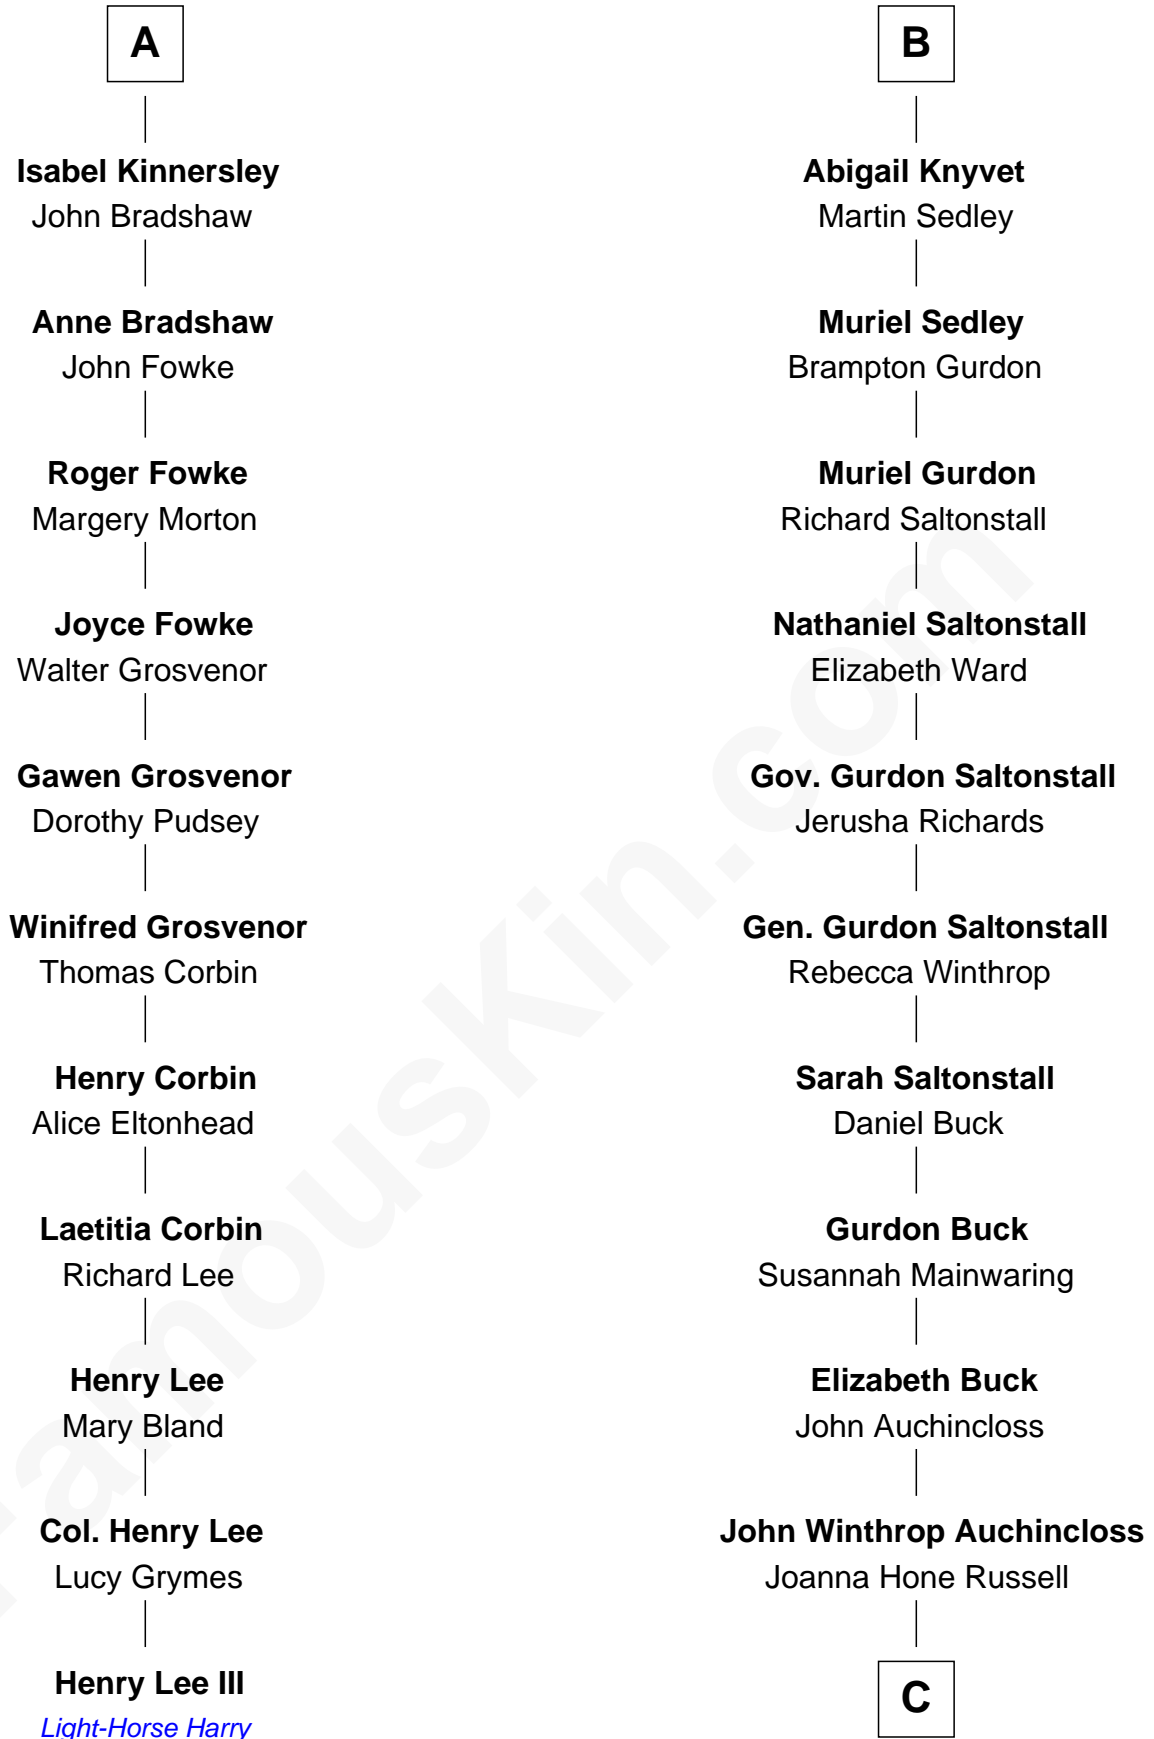

# FamousKin.com Relationship Chart of

**Henry Lee III**

*9th Governor of Virginia*

17th cousin 1 time removed of

**Louis Auchincloss**

*Author*

**Sir William de Ros**  
Margery de Badlesmere

**C**

Joseph Howland Auchincloss

Priscilla Dixon Stanton

Louis Auchincloss

*Author*

FamousKin.com