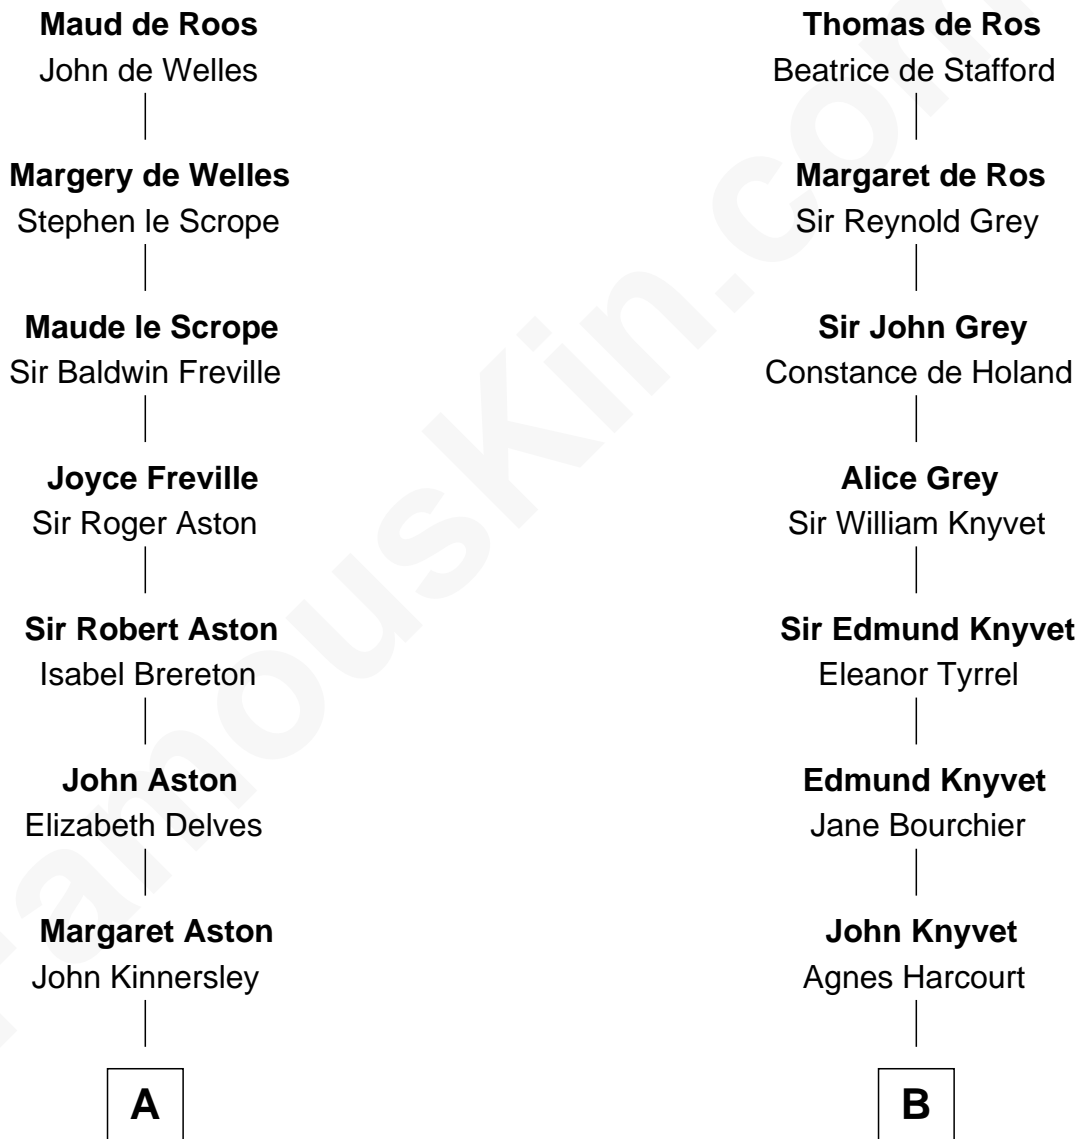

# FamousKin.com Relationship Chart of

**Henry Lee III**

*9th Governor of Virginia*

17th cousin 1 time removed of

**Louis Auchincloss**

*Author*

**Sir William de Ros**  
Margery de Badlesmere

**C**

Joseph Howland Auchincloss

Priscilla Dixon Stanton

Louis Auchincloss

*Author*

FamousKin.com