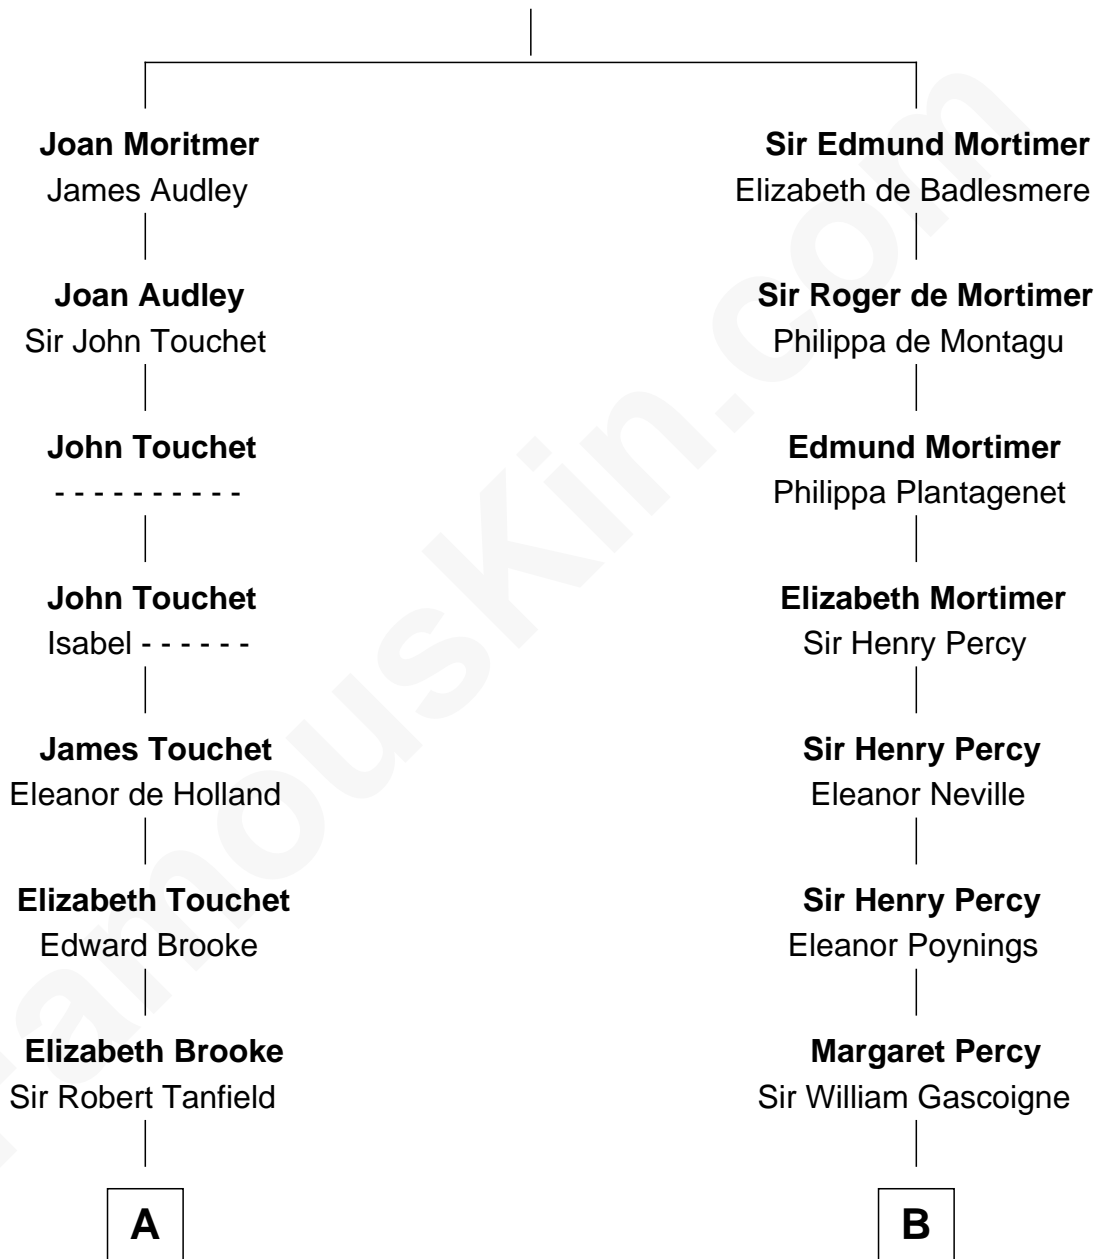

# FamousKin.com Relationship Chart of

**Henry Lee III**

*9th Governor of Virginia*

18th cousin 3 times removed of

**Louis Auchincloss**

*Author*

**Roger de Mortimer**

Joan de Geneville

**C**

**Col. Henry Lee**

Lucy Grymes

**Henry Lee III**

*Light-Horse Harry*

**D**

**Gurdon Buck**

Susannah Mainwaring

**Elizabeth Buck**

John Auchincloss

**John Winthrop Auchincloss**

Joanna Hone Russell

**Joseph Howland Auchincloss**

Priscilla Dixon Stanton

**Louis Auchincloss**

*Author*