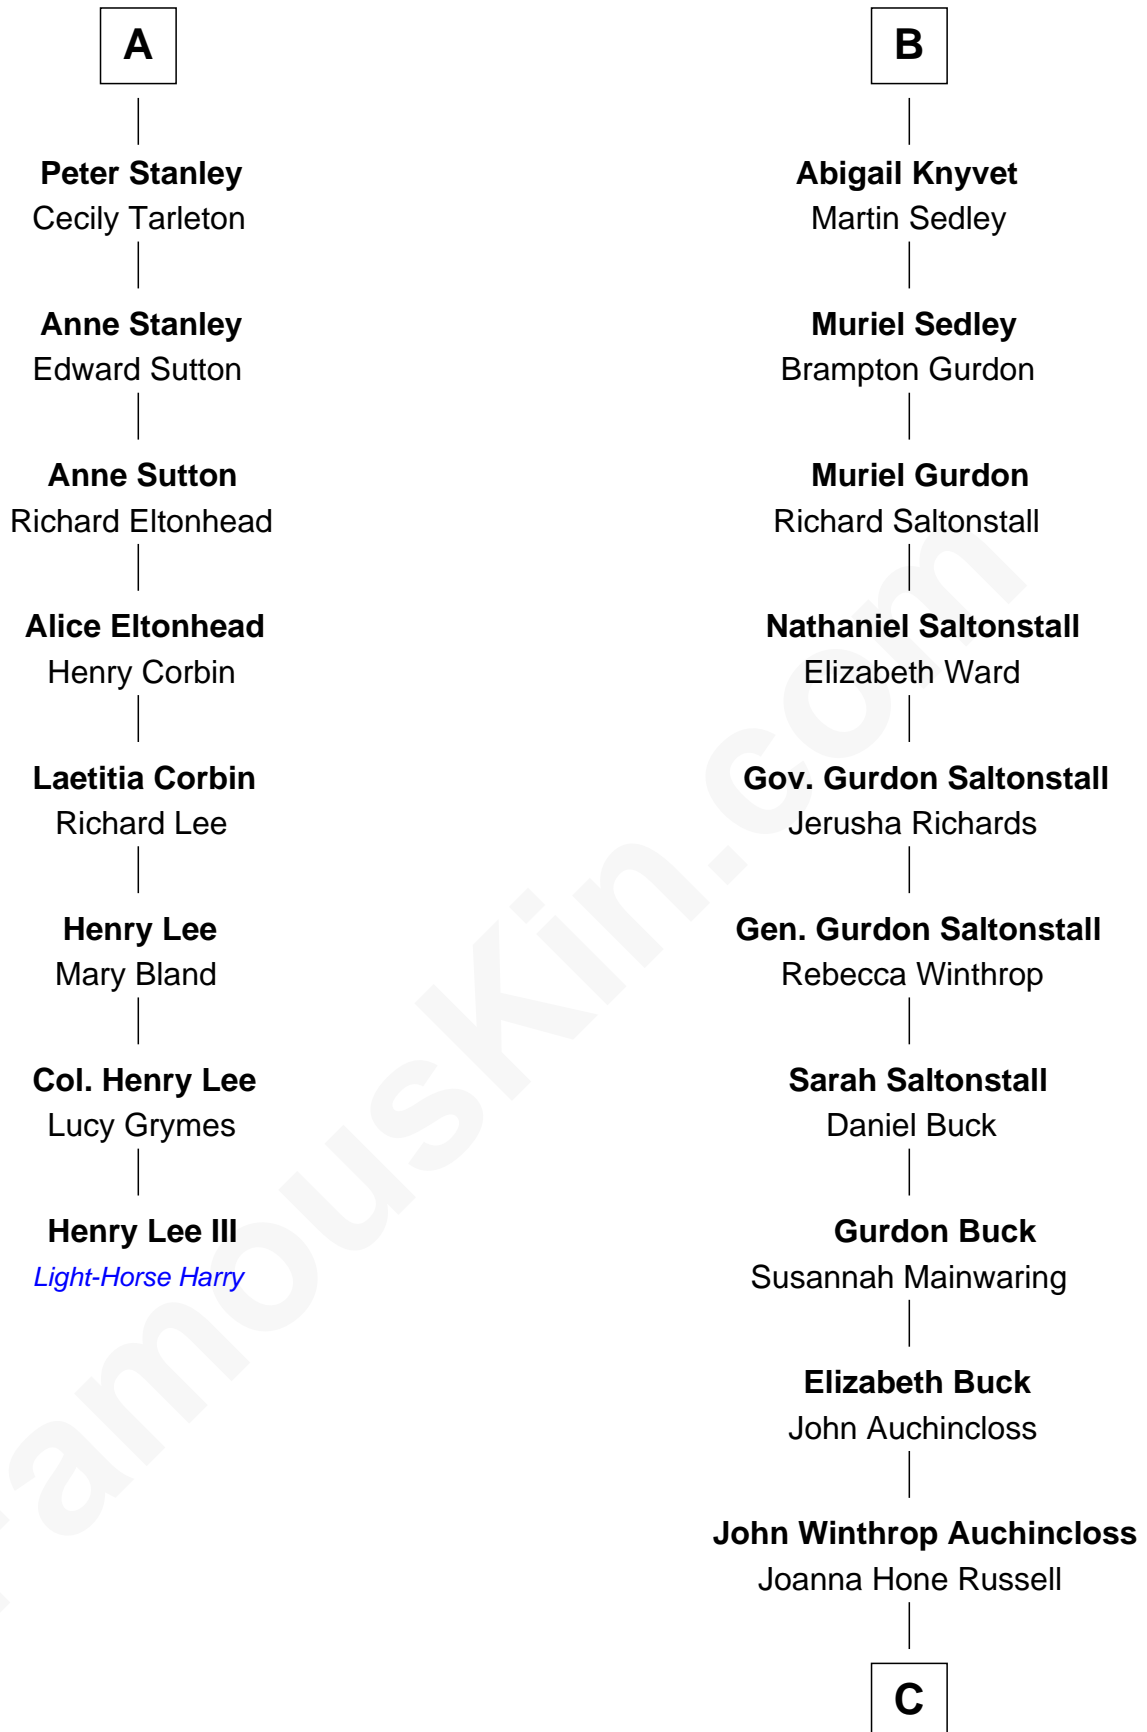

# FamousKin.com Relationship Chart of

**Henry Lee III**

*9th Governor of Virginia*

14th cousin 4 times removed of

**Louis Auchincloss**

*Author*

**Sir Robert de Holland**

Maude la Zouche

**C**

Joseph Howland Auchincloss

Priscilla Dixon Stanton

Louis Auchincloss

*Author*

FamousKin.com