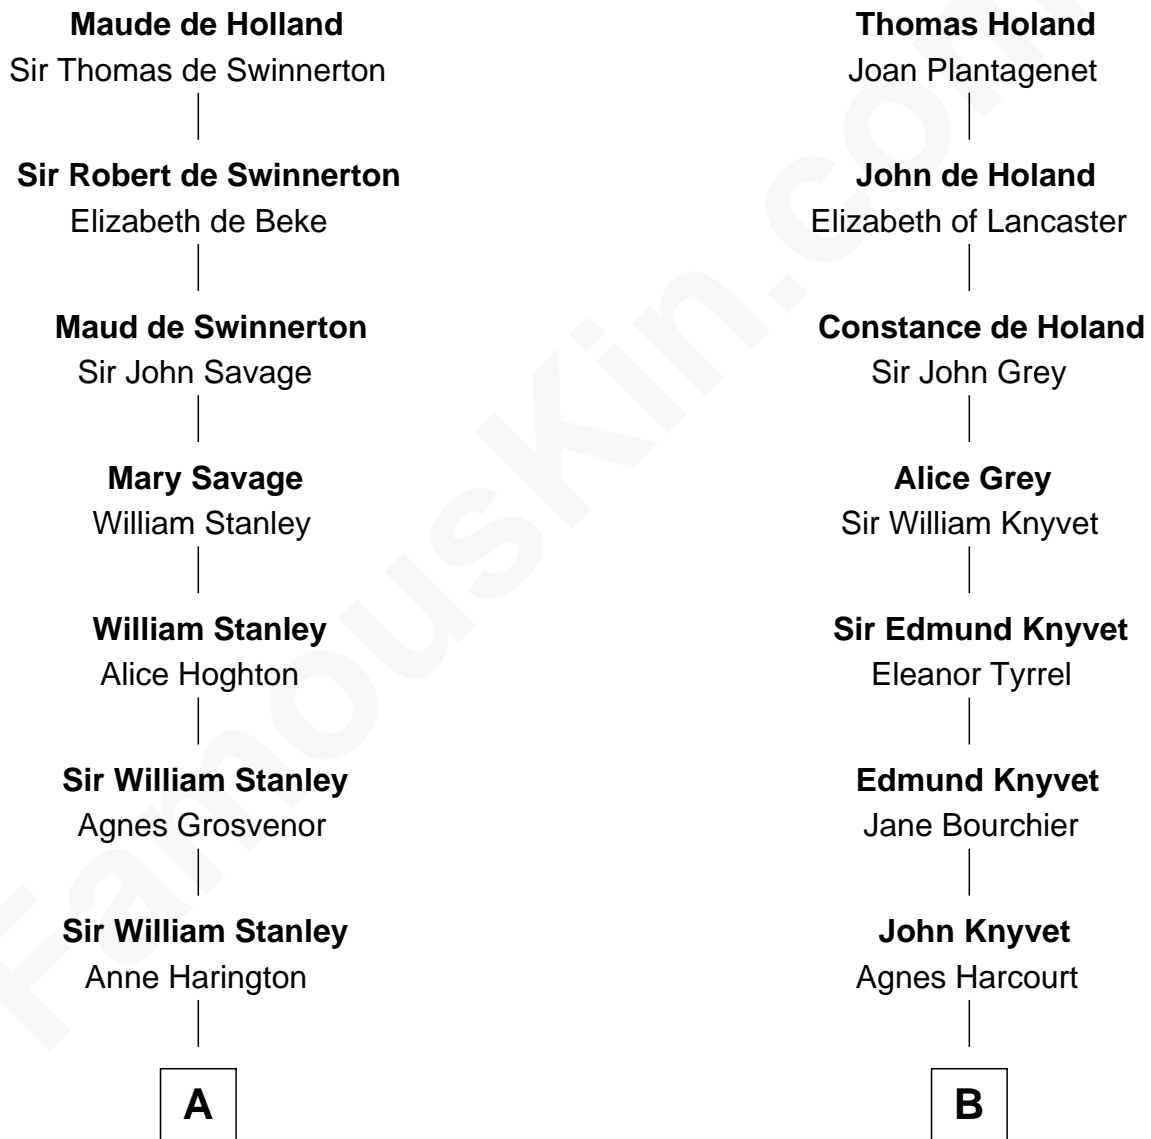

# FamousKin.com Relationship Chart of

**Henry Lee III**

*9th Governor of Virginia*

14th cousin 4 times removed of

**Louis Auchincloss**

*Author*

**Sir Robert de Holland**

Maude la Zouche

**C**

Joseph Howland Auchincloss

Priscilla Dixon Stanton

Louis Auchincloss

*Author*

FamousKin.com