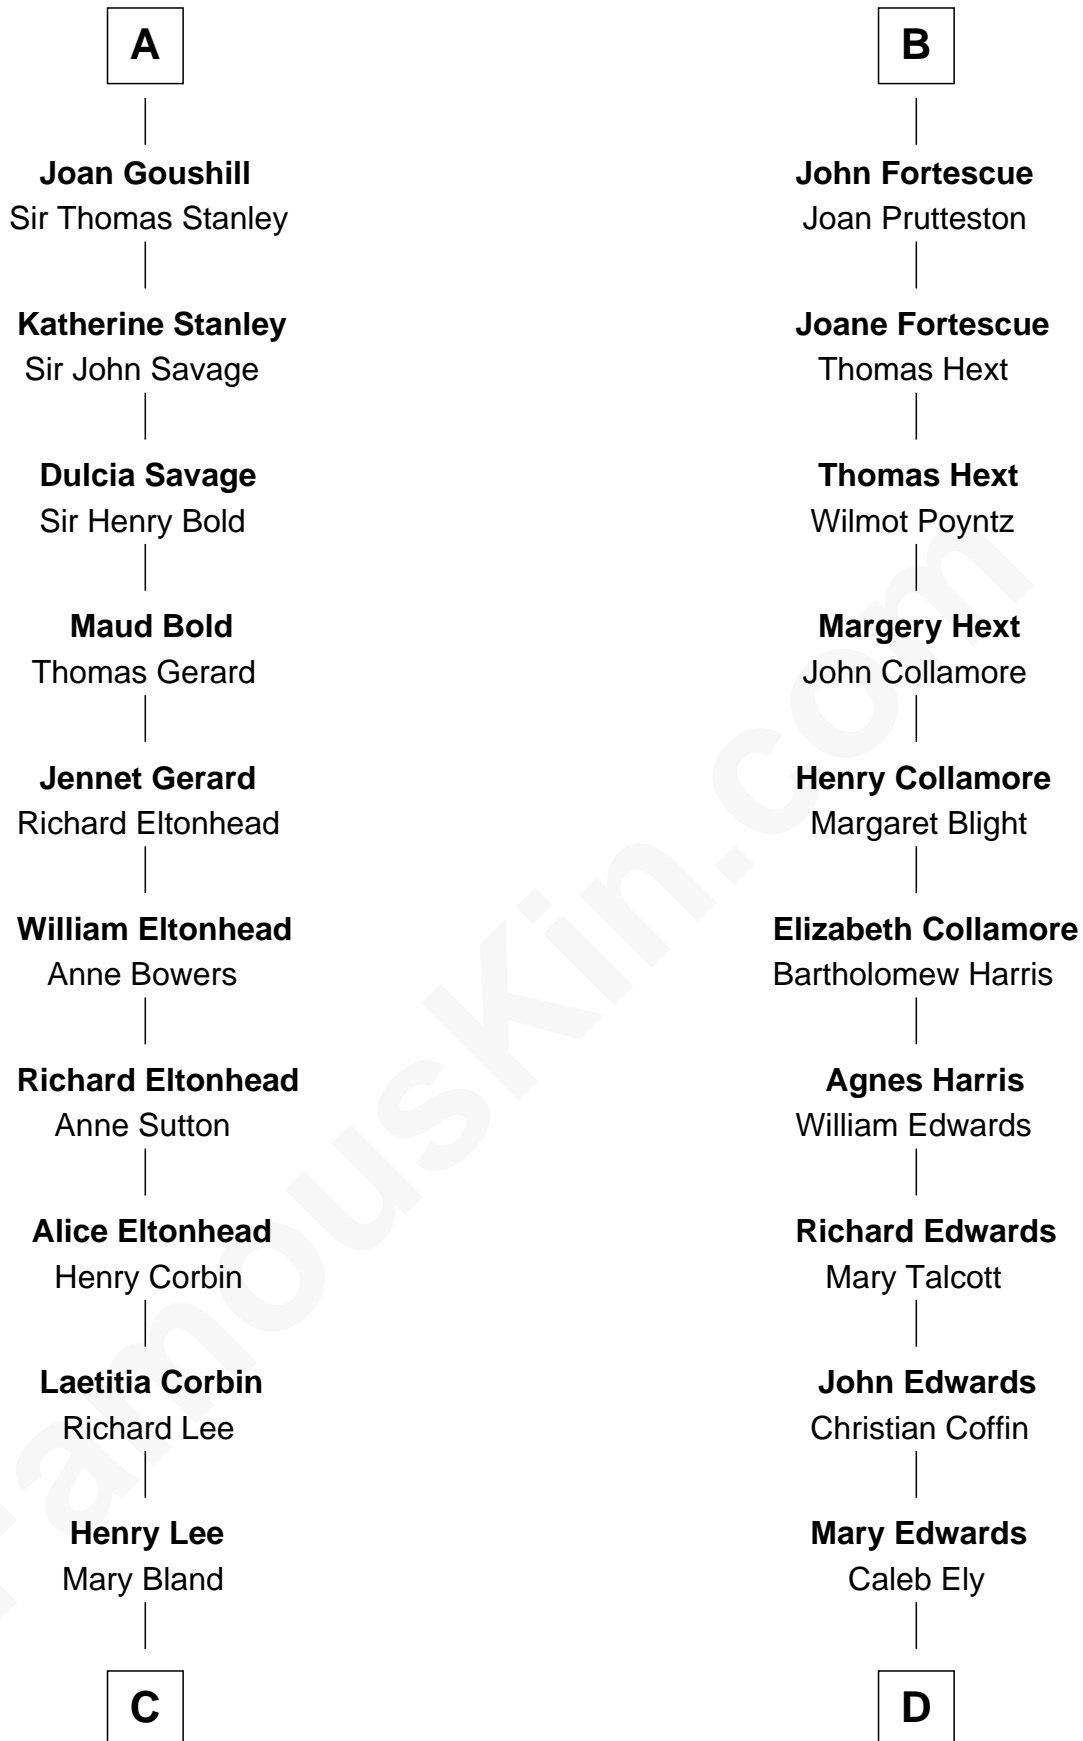

# FamousKin.com Relationship Chart of

**Henry Lee III**

*9th Governor of Virginia*

18th cousin 3 times removed of

**Clarence Day**

*Author of Life with Father*

**Sir Geoffrey FitzPiers**

Aveline de Clare

**C**

**Col. Henry Lee**

Lucy Grymes

**Henry Lee III**

*Light-Horse Harry*

**D**

**William Ely**

Drusilla Brewster

**Mary Ely**

Henry Day

**Benjamin Henry Day**

Evelina Shepard

**Clarence Shepard Day**

Lavinia Elizabeth Stockwell

**Clarence Day**

*Author of Life with Father*