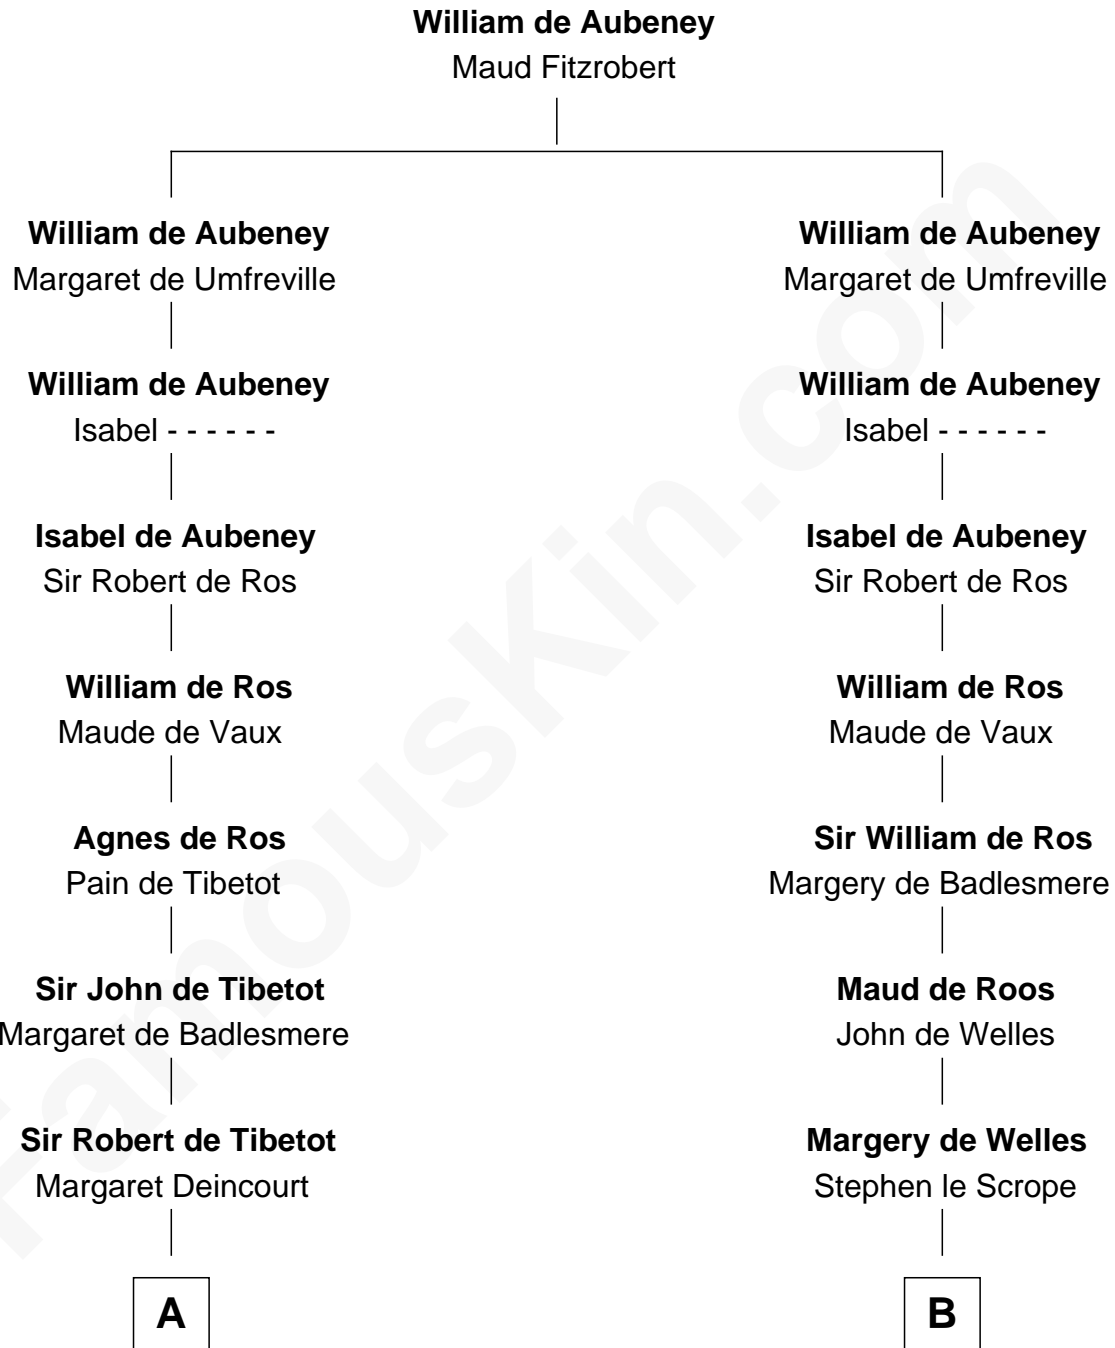

FamousKin.com Relationship Chart of

Henry Lee III

9th Governor of Virginia

21st cousin of

Hetty Green

"The Witch of Wall Street"

C

Mary Isham
Col. William Randolph

Elizabeth Randolph
Richard Bland

Mary Bland
Henry Lee

Col. Henry Lee
Lucy Grymes

Henry Lee III
Light-Horse Harry

D

Thomas Hicks
Judith Akin

Sarah Hicks
Gideon Howland

Gideon Howland
Mehitable Howland

Abby Slocum Howland
Edward Mott Robinson

Hetty Green
"The Witch of Wall Street"