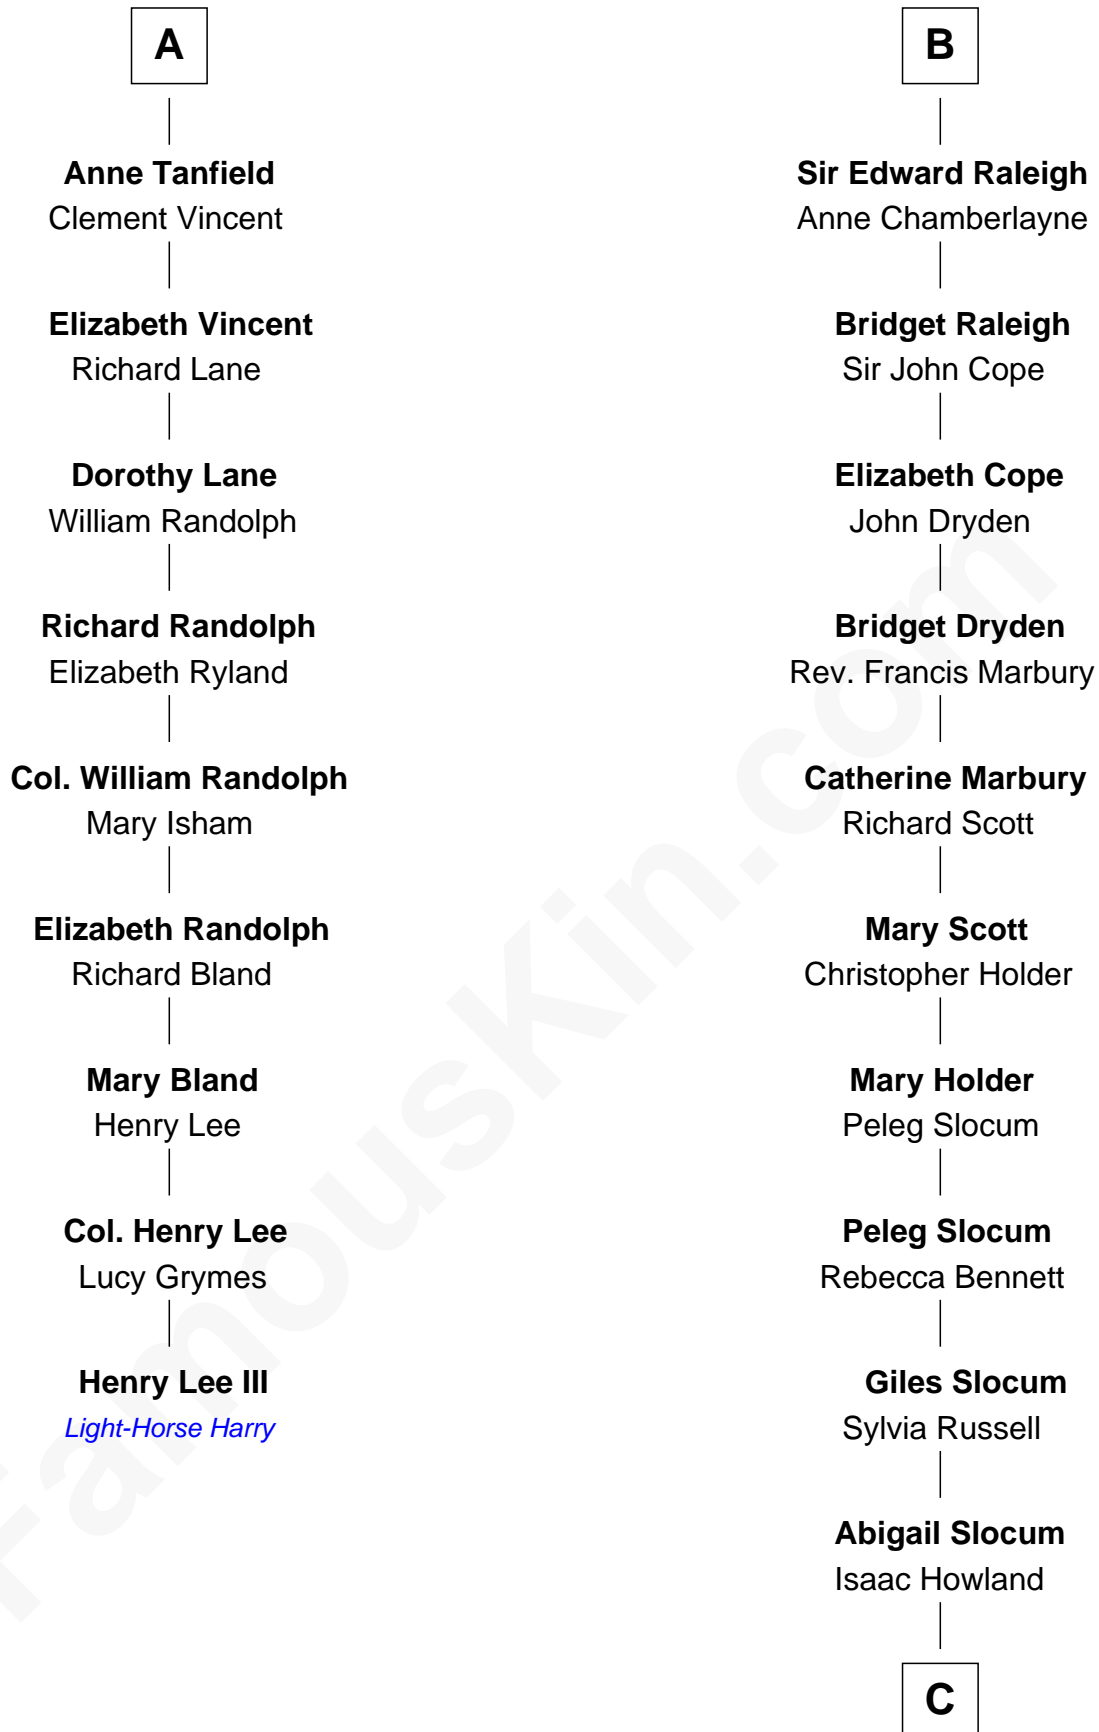

# FamousKin.com Relationship Chart of

**Henry Lee III**

*9th Governor of Virginia*

15th cousin 4 times removed of

**Hetty Green**

*"The Witch of Wall Street"*

**Sir Hugh I de Audley**

Iseult de Mortimer

**Frances Tanfield**  
Bridget Cave

**A**

**Hugh de Audley**  
Margaret de Clare

**Margaret de Audley**  
Ralph de Stafford

**Elizabeth de Stafford**  
John de Ferrers

**Robert de Ferrers**  
Margaret Despencer

**Phillippa Ferrers**  
Sir Thomas Greene

**Elizabeth Greene**  
William Raleigh

**Sir Edward Raleigh**  
Margaret Verney

**B**

**C**

—  
**Mehitable Howland**

Gideon Howland

—  
**Abby Slocum Howland**

Edward Mott Robinson

—  
**Hetty Green**

*"The Witch of Wall Street"*

FamousKin.com