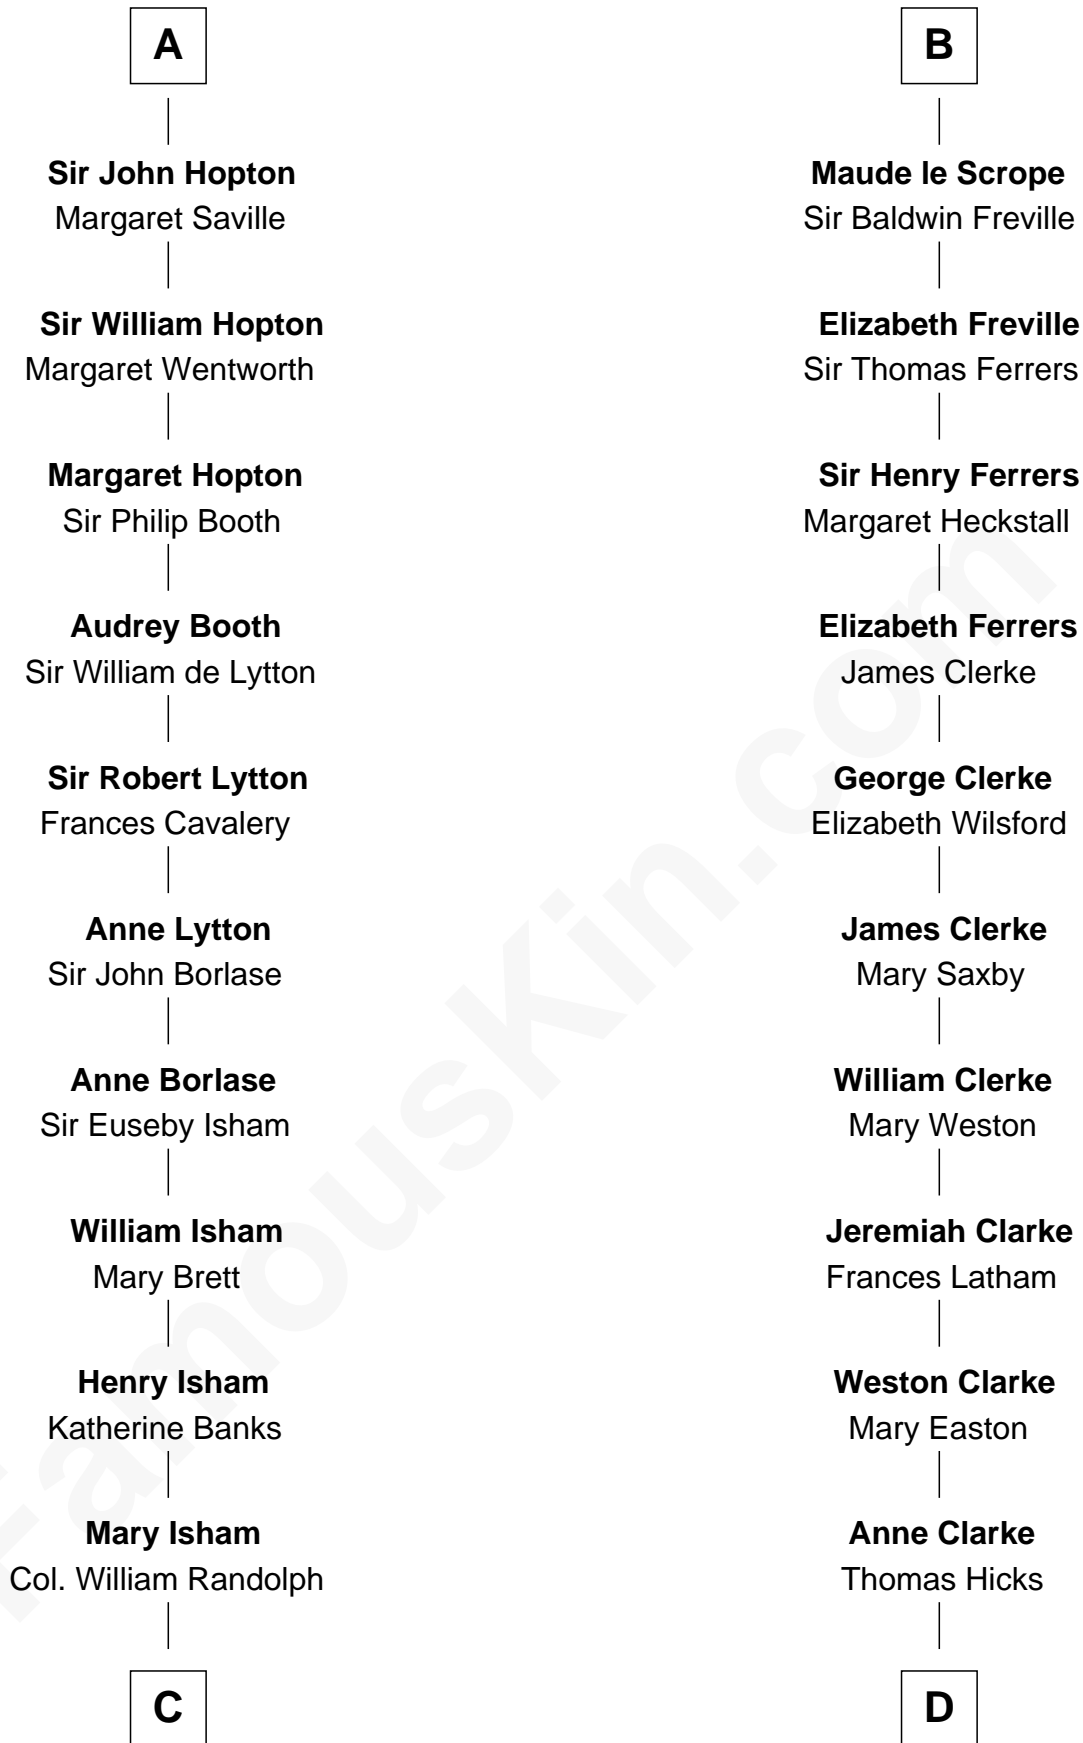

FamousKin.com Relationship Chart of

Henry Lee III

9th Governor of Virginia

20th cousin 1 time removed of

Hetty Green

"The Witch of Wall Street"

William I, King of Scotland

----- Avenal

C

Elizabeth Randolph

Richard Bland

Mary Bland

Henry Lee

Col. Henry Lee

Lucy Grymes

Henry Lee III