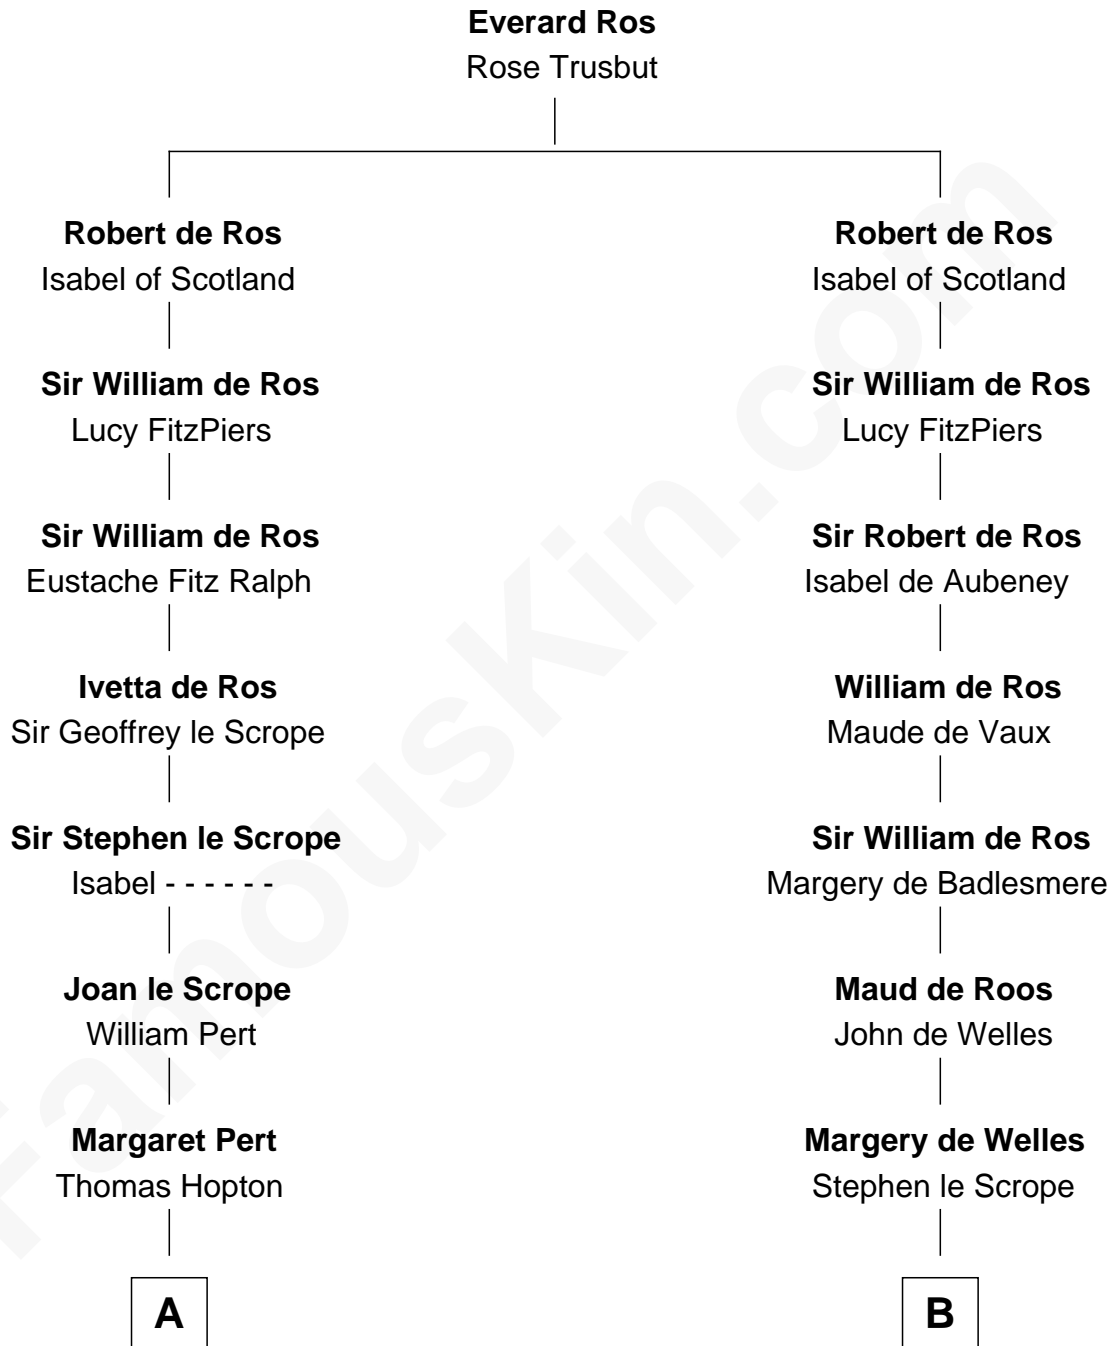

FamousKin.com Relationship Chart of

Henry Lee III

9th Governor of Virginia

20th cousin 1 time removed of

Hetty Green

"The Witch of Wall Street"

C

Elizabeth Randolph