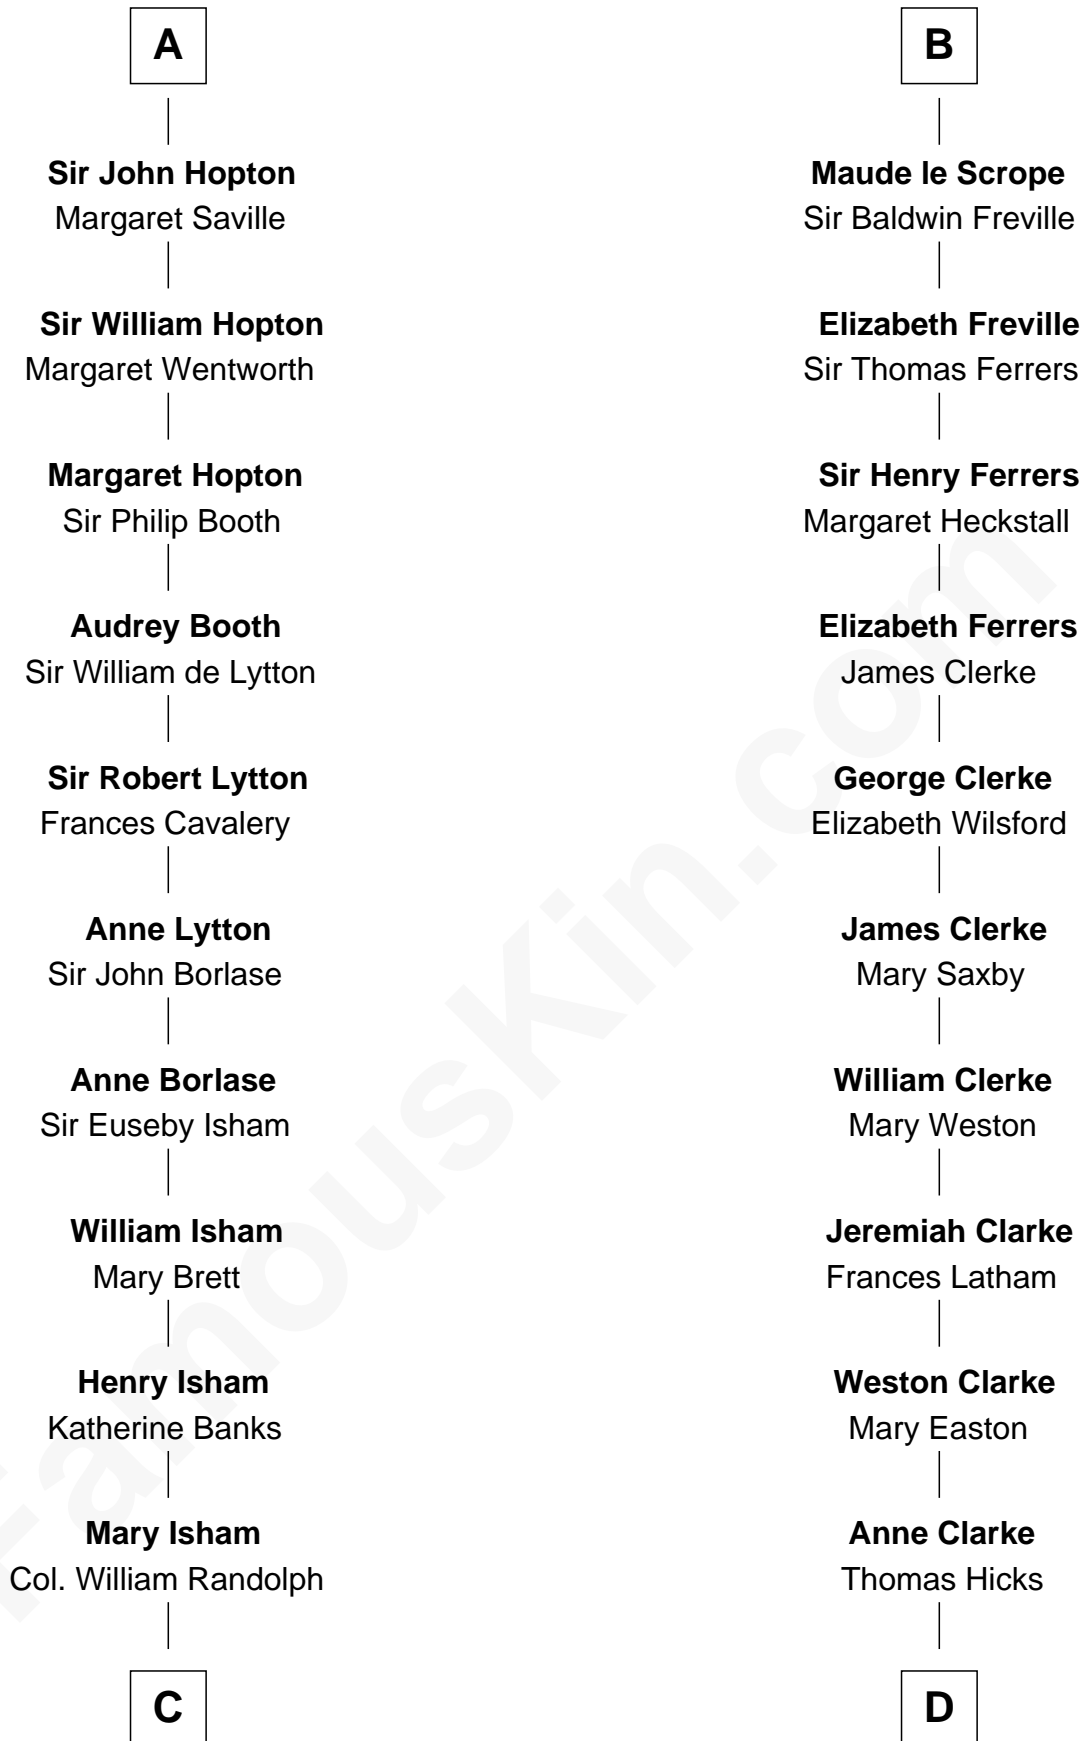

FamousKin.com Relationship Chart of

Henry Lee III

9th Governor of Virginia

20th cousin 1 time removed of

Hetty Green

"The Witch of Wall Street"

C

Elizabeth Randolph

Richard Bland

Mary Bland

Henry Lee

Col. Henry Lee

Lucy Grymes

Henry Lee III

Light-Horse Harry

D