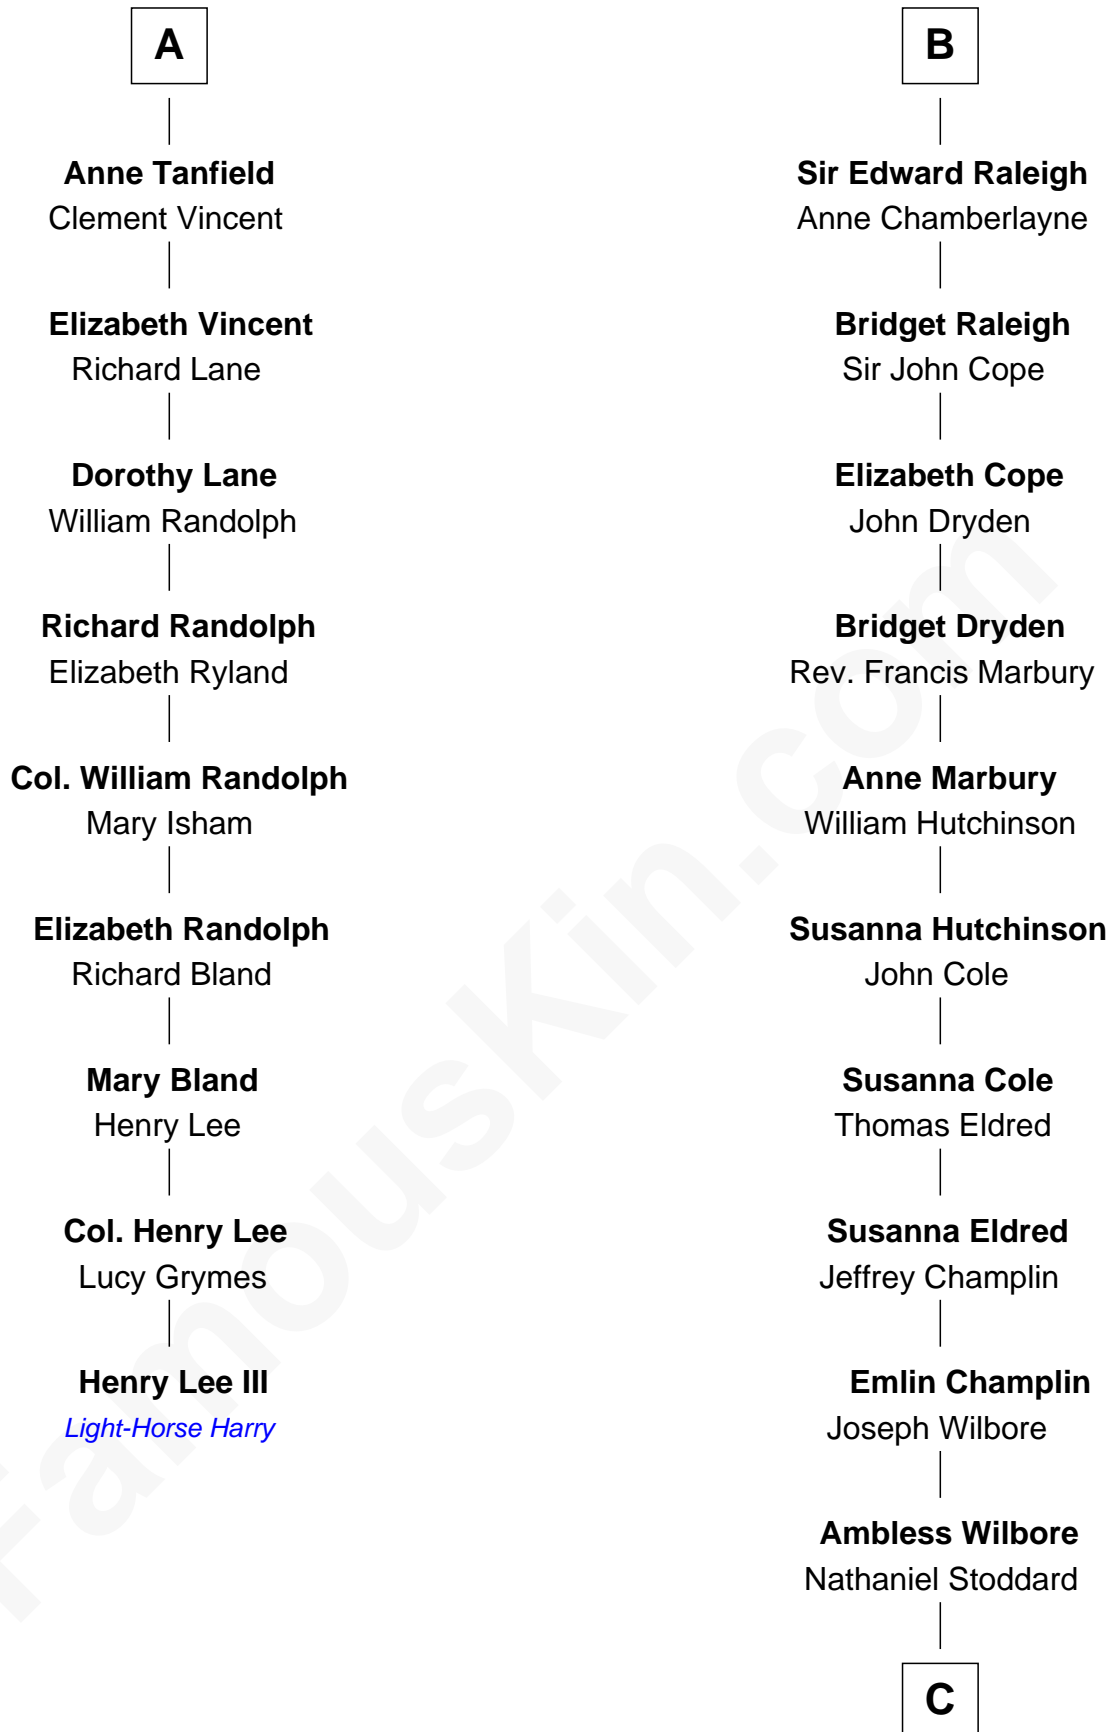

FamousKin.com Relationship Chart of

Henry Lee III

9th Governor of Virginia

15th cousin 4 times removed of

Shanghai Pierce

Texas Cattleman

Sir Hugh I de Audley

Iseult de Mortimer

Elizabeth Greene
William Raleigh

Sir Edward Raleigh
Margaret Verney

B

C

Susanna Stoddard

Isaac Pearce

Jonathan D. Pearce

Hanna Phillips Head