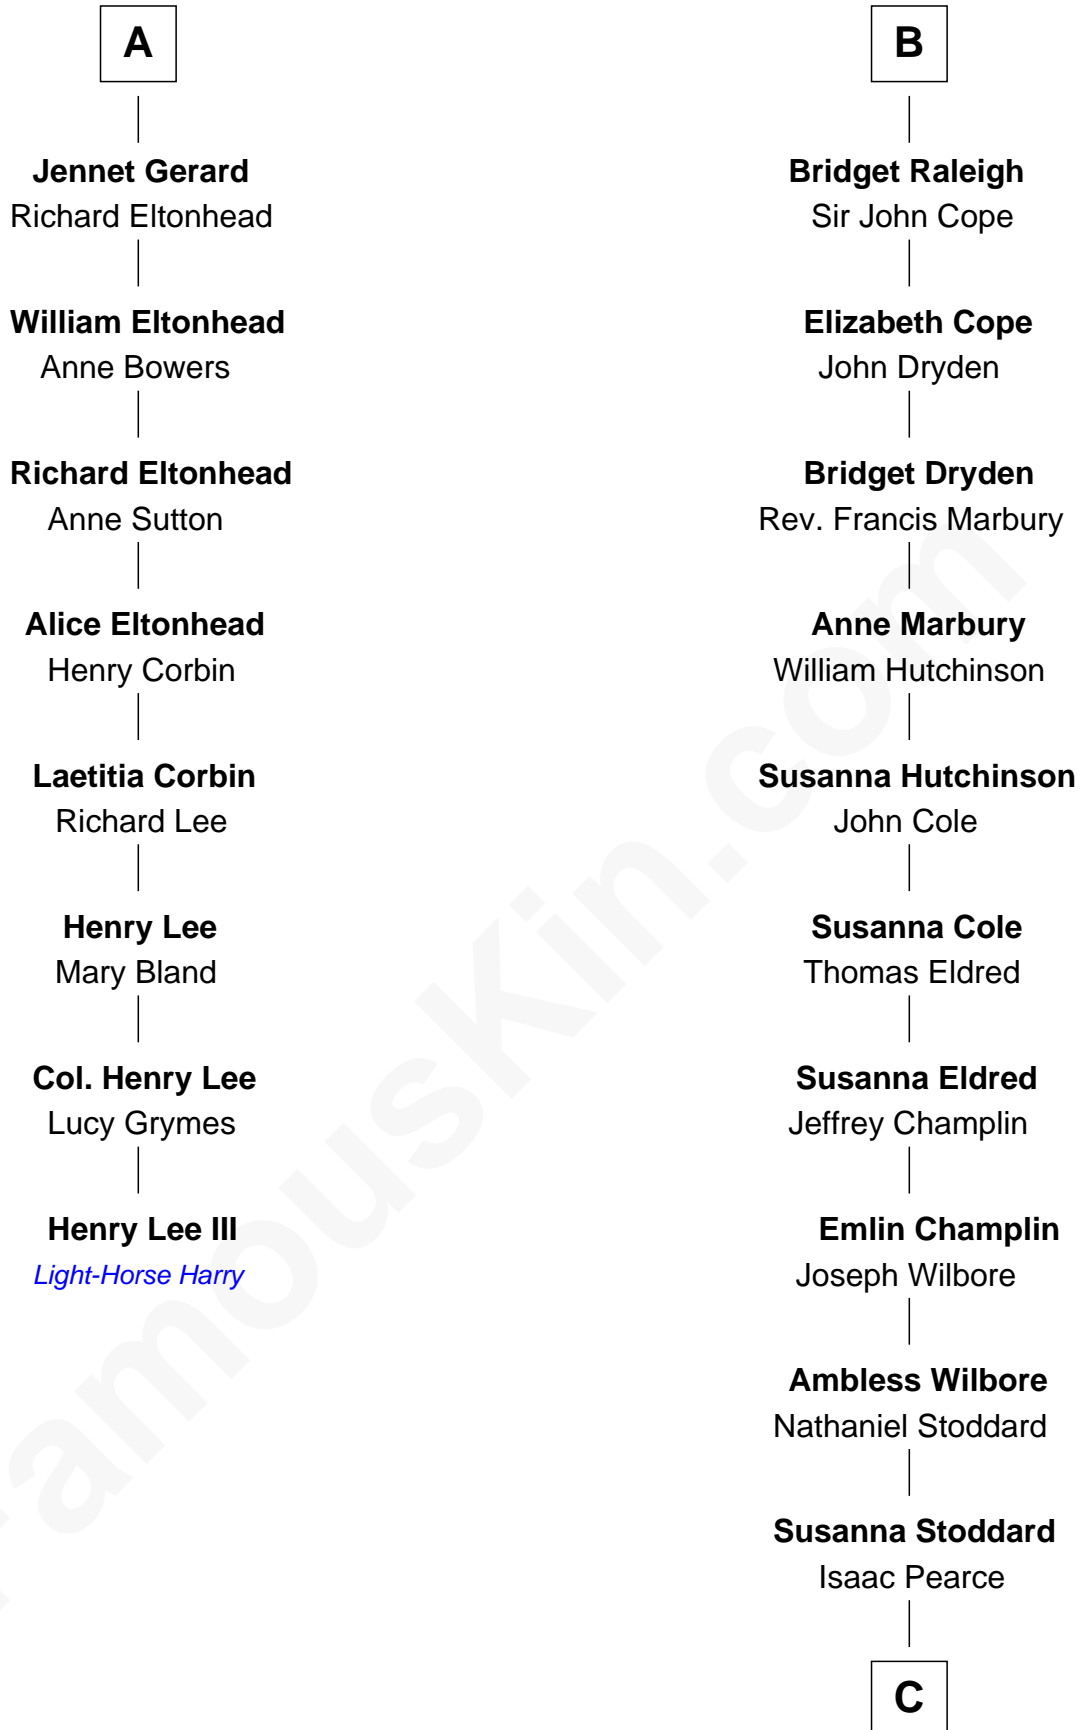

FamousKin.com Relationship Chart of

Henry Lee III

9th Governor of Virginia

14th cousin 4 times removed of

Shanghai Pierce

Texas Cattleman

Edmund Fitzalan

Alice de Warenne

Richard Fitzalan
Eleanor Plantagenet

Sir Richard Fitzalan
Elizabeth de Bohun

Elizabeth Fitzalan
Sir Robert Goushill

Joan Goushill
Sir Thomas Stanley

Katherine Stanley
Sir John Savage

Dulcia Savage
Sir Henry Bold

Maud Bold
Thomas Gerard

A

Mary Fitzalan
John le Strange

Ankaret le Strange
Sir Richard Talbot

Mary Talbot
Sir Thomas Greene

Sir Thomas Greene
Phillippa Ferrers

Elizabeth Greene
William Raleigh

Sir Edward Raleigh
Margaret Verney

Sir Edward Raleigh
Anne Chamberlayne

B

C

Jonathan D. Pearce
Hanna Phillips Head

Shanghai Pierce
Texas Cattleman

FamousKin.com