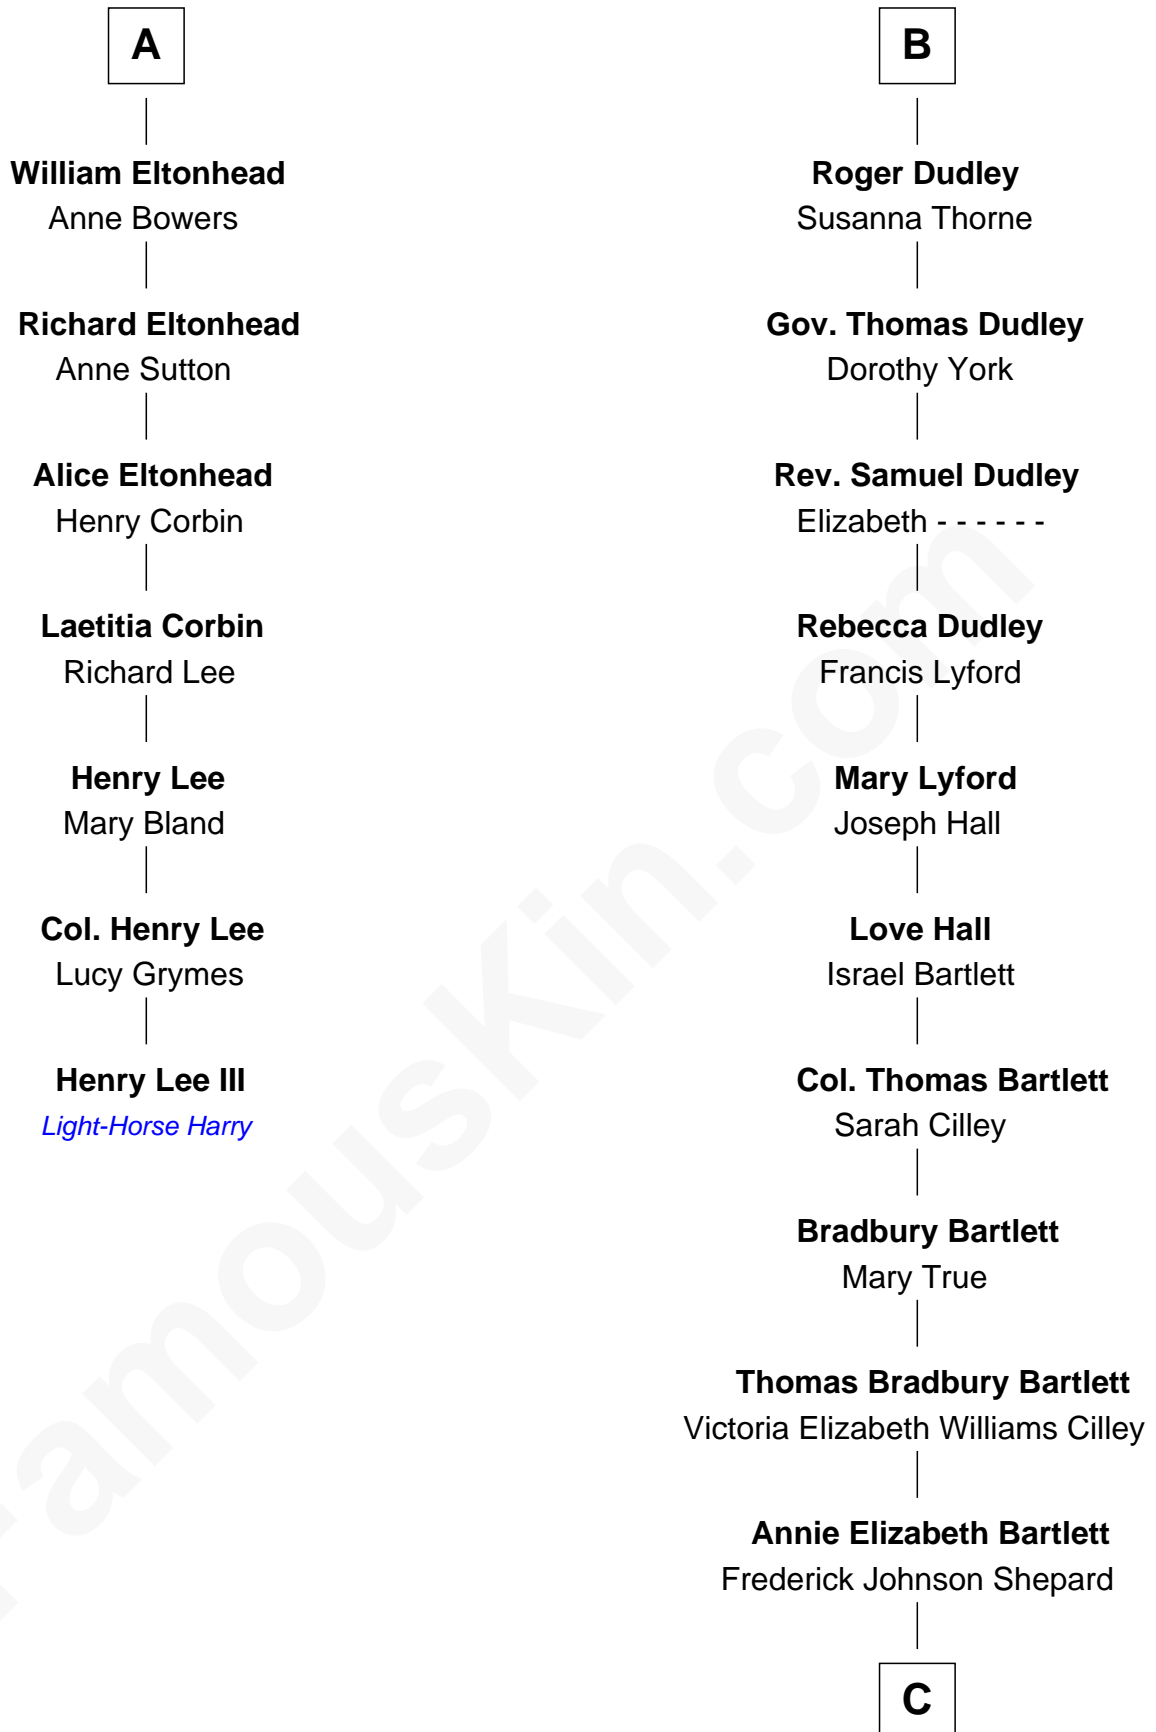

FamousKin.com Relationship Chart of

Henry Lee III

9th Governor of Virginia

13th cousin 5 times removed of

Alan Shepard

Mercury and Apollo Astronaut

Richard Fitzalan
Eleanor Plantagenet

Sir Richard Fitzalan
Elizabeth de Bohun

Eleanor Holand
Edward Cherleton

Joyce Cherleton
Sir John Tiptoft

Joyce Tiptoft
Sir Edmund Sutton

Sir Edward Sutton
Cecily Willoughby

Sir John Sutton
Cecily Grey

Sir Henry Dudley
----- Ashton

Probable

B

C

Alan Bartlett Shepard
Pauline Renza Emerson

Alan Shepard
Mercury and Apollo Astronaut

FamousKin.com