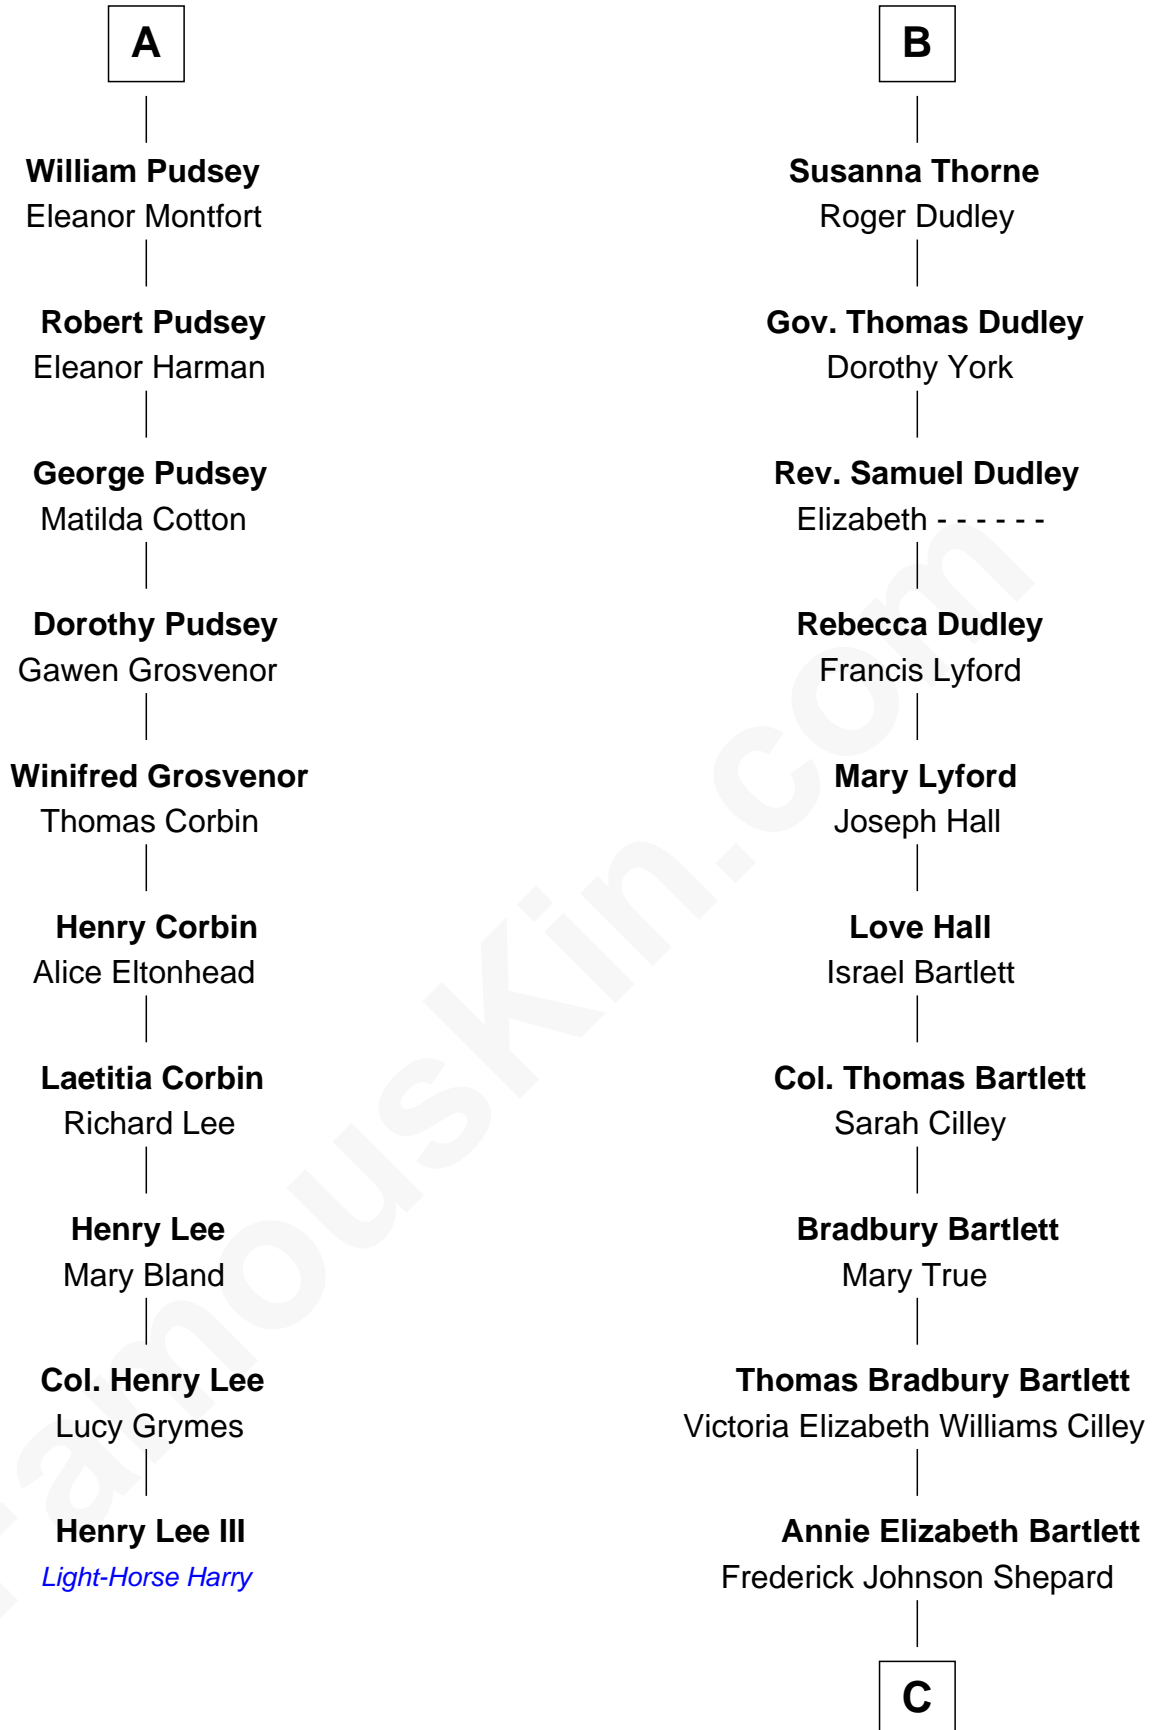

FamousKin.com Relationship Chart of

Henry Lee III

9th Governor of Virginia

16th cousin 2 times removed of

Alan Shepard

Mercury and Apollo Astronaut

Sir John Grey

Avice Marmion

Sir Robert Grey
Lora de St. Quintin

Elizabeth Grey
Henry FitzHugh

Eleanor Fitzhugh
Sir Thomas Tunstall

Margaret Tunstall
Sir Ralph Pudsey

Sir John Pudsey
Grace Hamerton

Henry Pudsey
Margaret Conyers

Rowland Pudsey
Edith Hare

A

Maud Grey

Sir Thomas Harcourt

Sir Thomas Harcourt
Jane Fraunceys

Sir Richard Harcourt
Edith St. Clair

Alice Harcourt
William Bessiles

Elizabeth Bessiles
Richard Fettiplace

Anne Fettiplace
Edward Purefoy

Mary Purefoy
Thomas Thorne

B

C

Alan Bartlett Shepard
Pauline Renza Emerson

Alan Shepard
Mercury and Apollo Astronaut

FamousKin.com