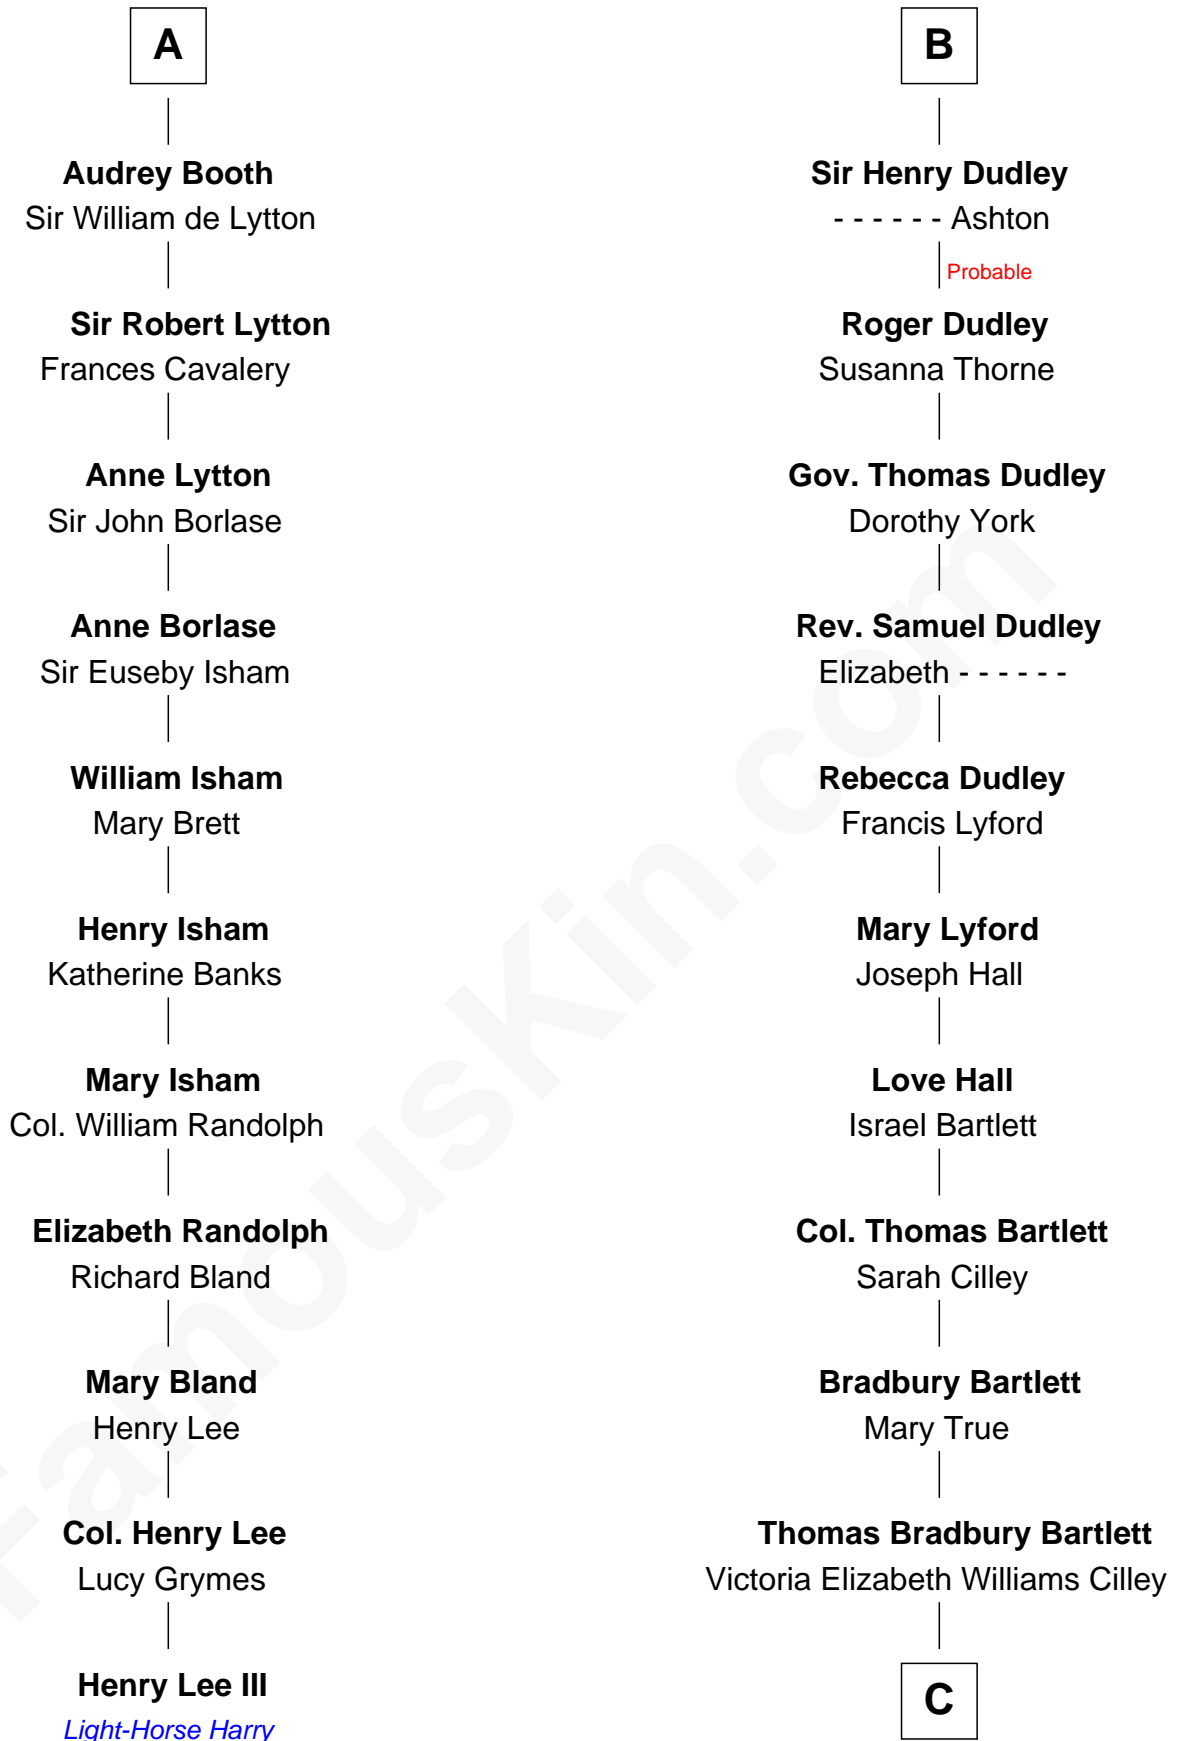

FamousKin.com Relationship Chart of

Henry Lee III

9th Governor of Virginia

17th cousin 2 times removed of

Alan Shepard

Mercury and Apollo Astronaut

Eudo la Zouche
Milicent de Cantilupe

Sir William la Zouche

Thomas de Berkeley

Katherine de Clyvedon

Sir John Berkeley

Elizabeth Betteshorne

Elizabeth Berkeley

Sir John Sutton

Sir Edmund Sutton

Joyce Tiptoft

Sir Edward Sutton

Cecily Willoughby

Sir John Sutton

Cecily Grey

B

C

Annie Elizabeth Bartlett
Frederick Johnson Shepard

Alan Bartlett Shepard
Pauline Renza Emerson

Alan Shepard
Mercury and Apollo Astronaut

FamousKin.com