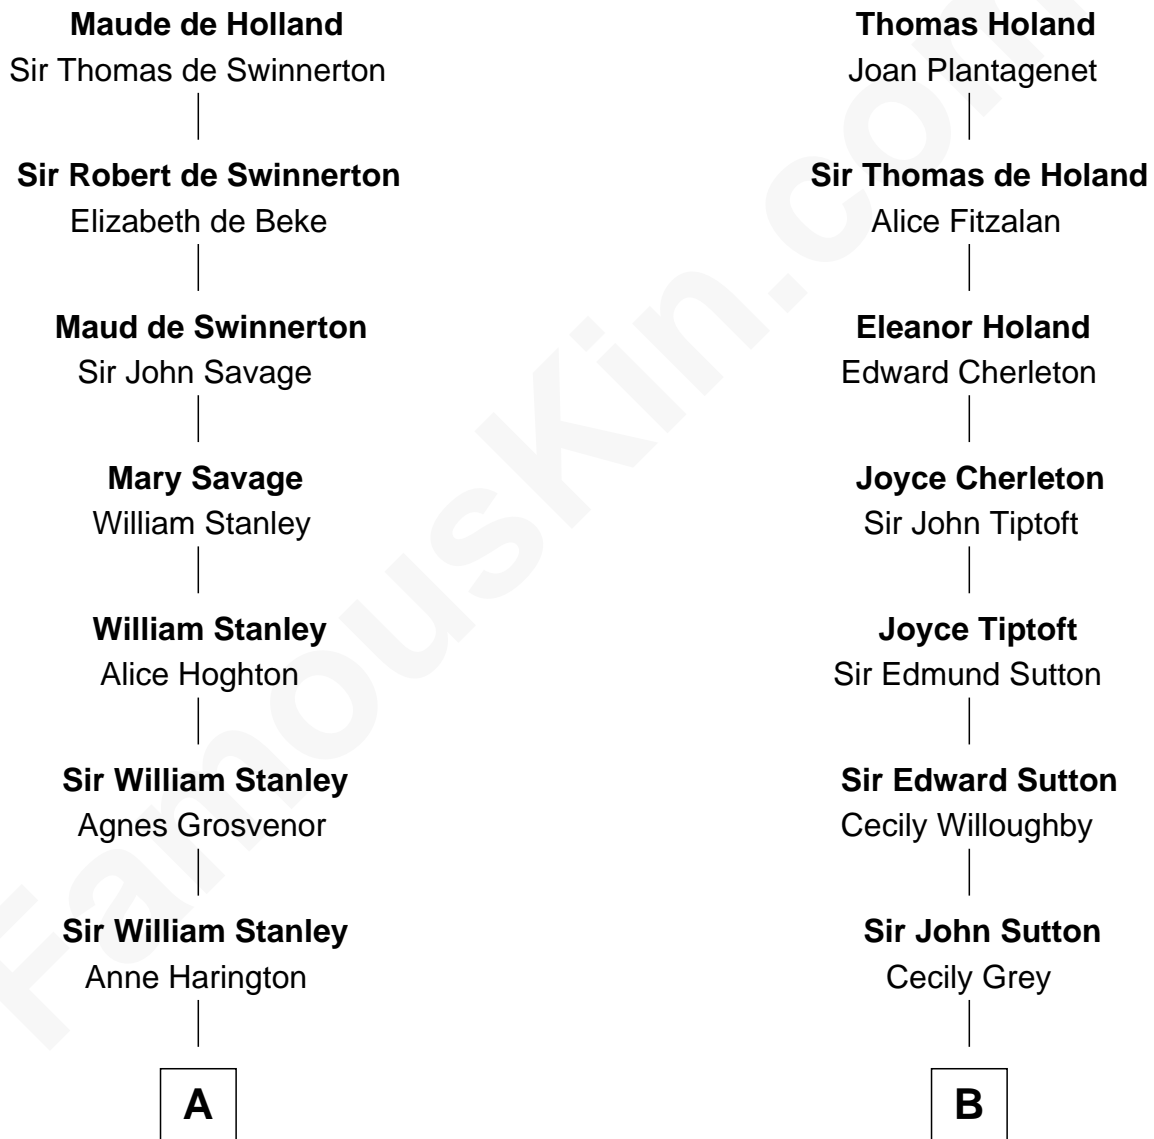

# FamousKin.com Relationship Chart of

**Henry Lee III**

*9th Governor of Virginia*

14th cousin 5 times removed of

**Alan Shepard**

*Mercury and Apollo Astronaut*

**Sir Robert de Holland**

Maude la Zouche

**C**

**Annie Elizabeth Bartlett**  
Frederick Johnson Shepard

**Alan Bartlett Shepard**  
Pauline Renza Emerson

**Alan Shepard**  
*Mercury and Apollo Astronaut*

FamousKin.com