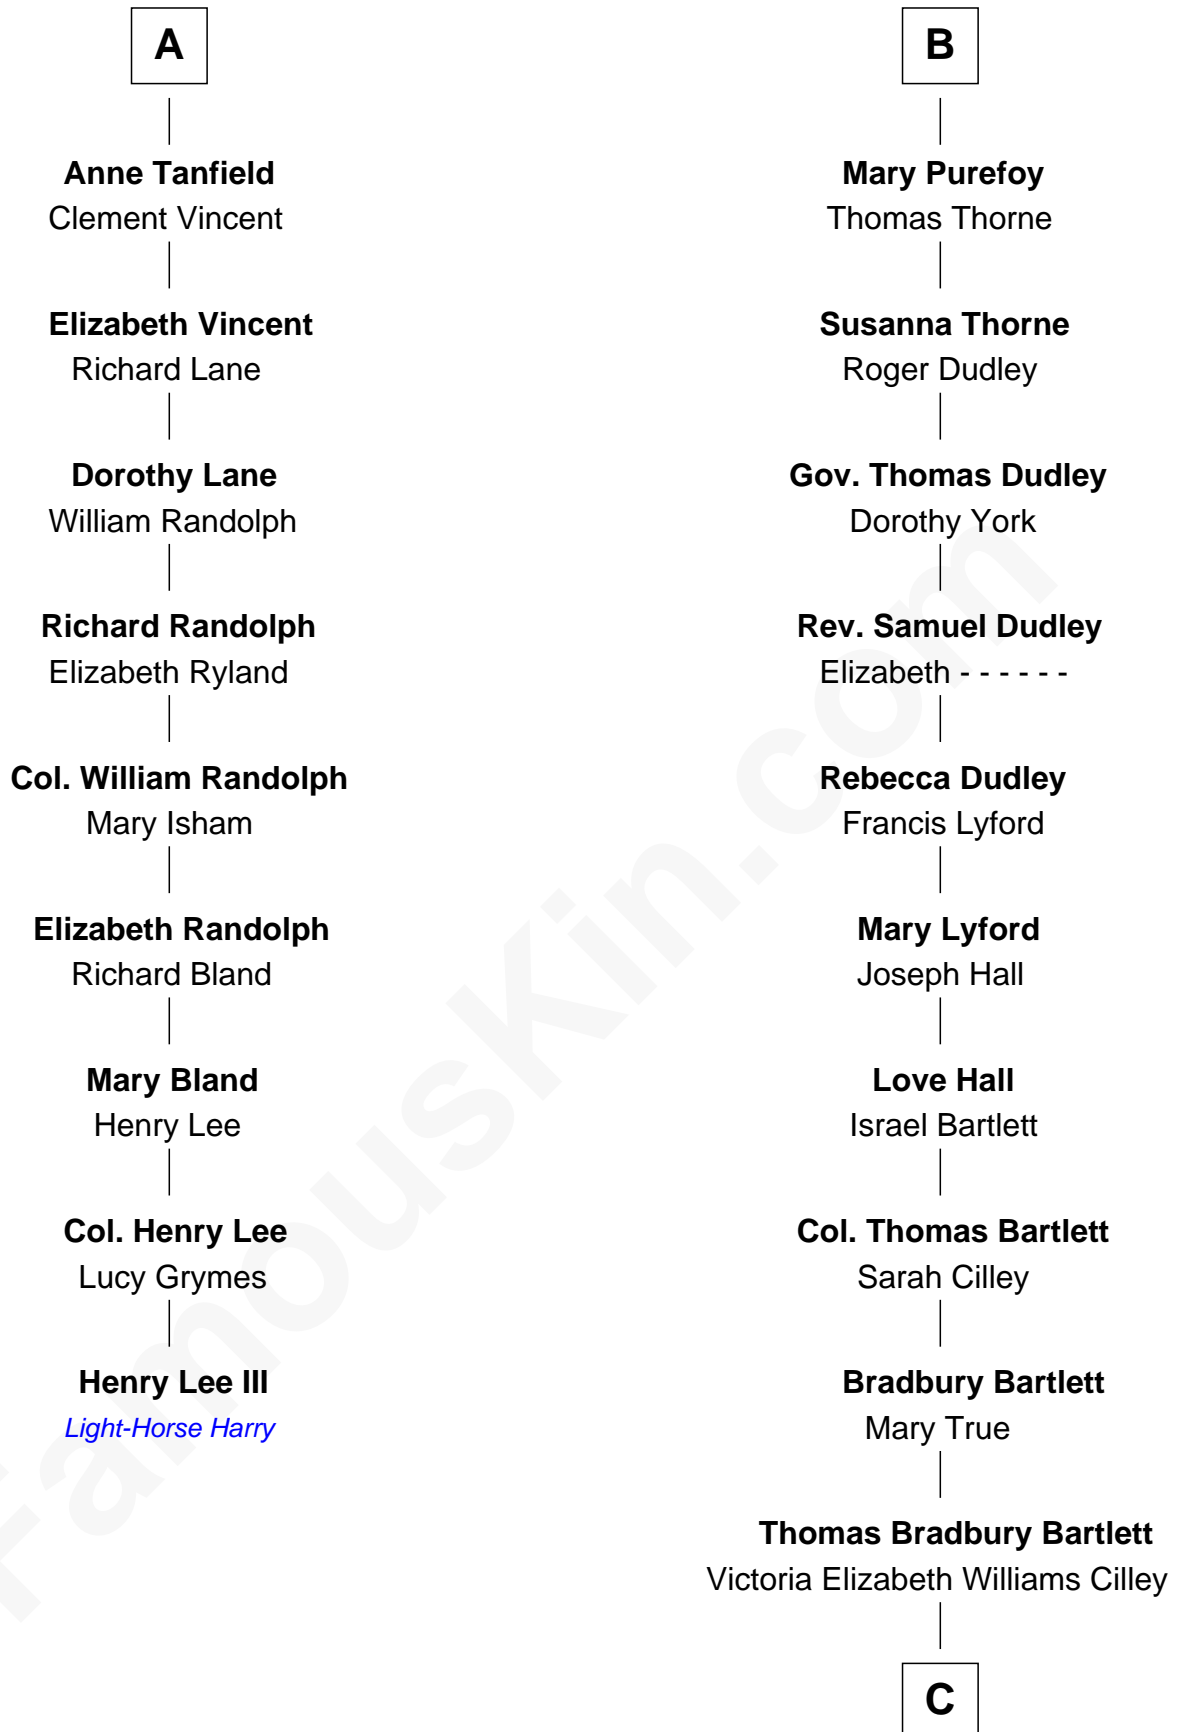

FamousKin.com Relationship Chart of

Henry Lee III

9th Governor of Virginia

15th cousin 4 times removed of

Alan Shepard

Mercury and Apollo Astronaut

Sir John Howard

Alice de Bois

Sir Robert Howard

Margaret de Scales

Sir John Howard

Alice Tendring

Sir Robert Howard

Margaret Mowbray

Katherine Howard

Sir Edward Neville

John Denton

Alice Denton

Nicholas Purefoy

Edward Purefoy

Anne Fettiplace

B

C

Annie Elizabeth Bartlett
Frederick Johnson Shepard

Alan Bartlett Shepard
Pauline Renza Emerson

Alan Shepard
Mercury and Apollo Astronaut

FamousKin.com