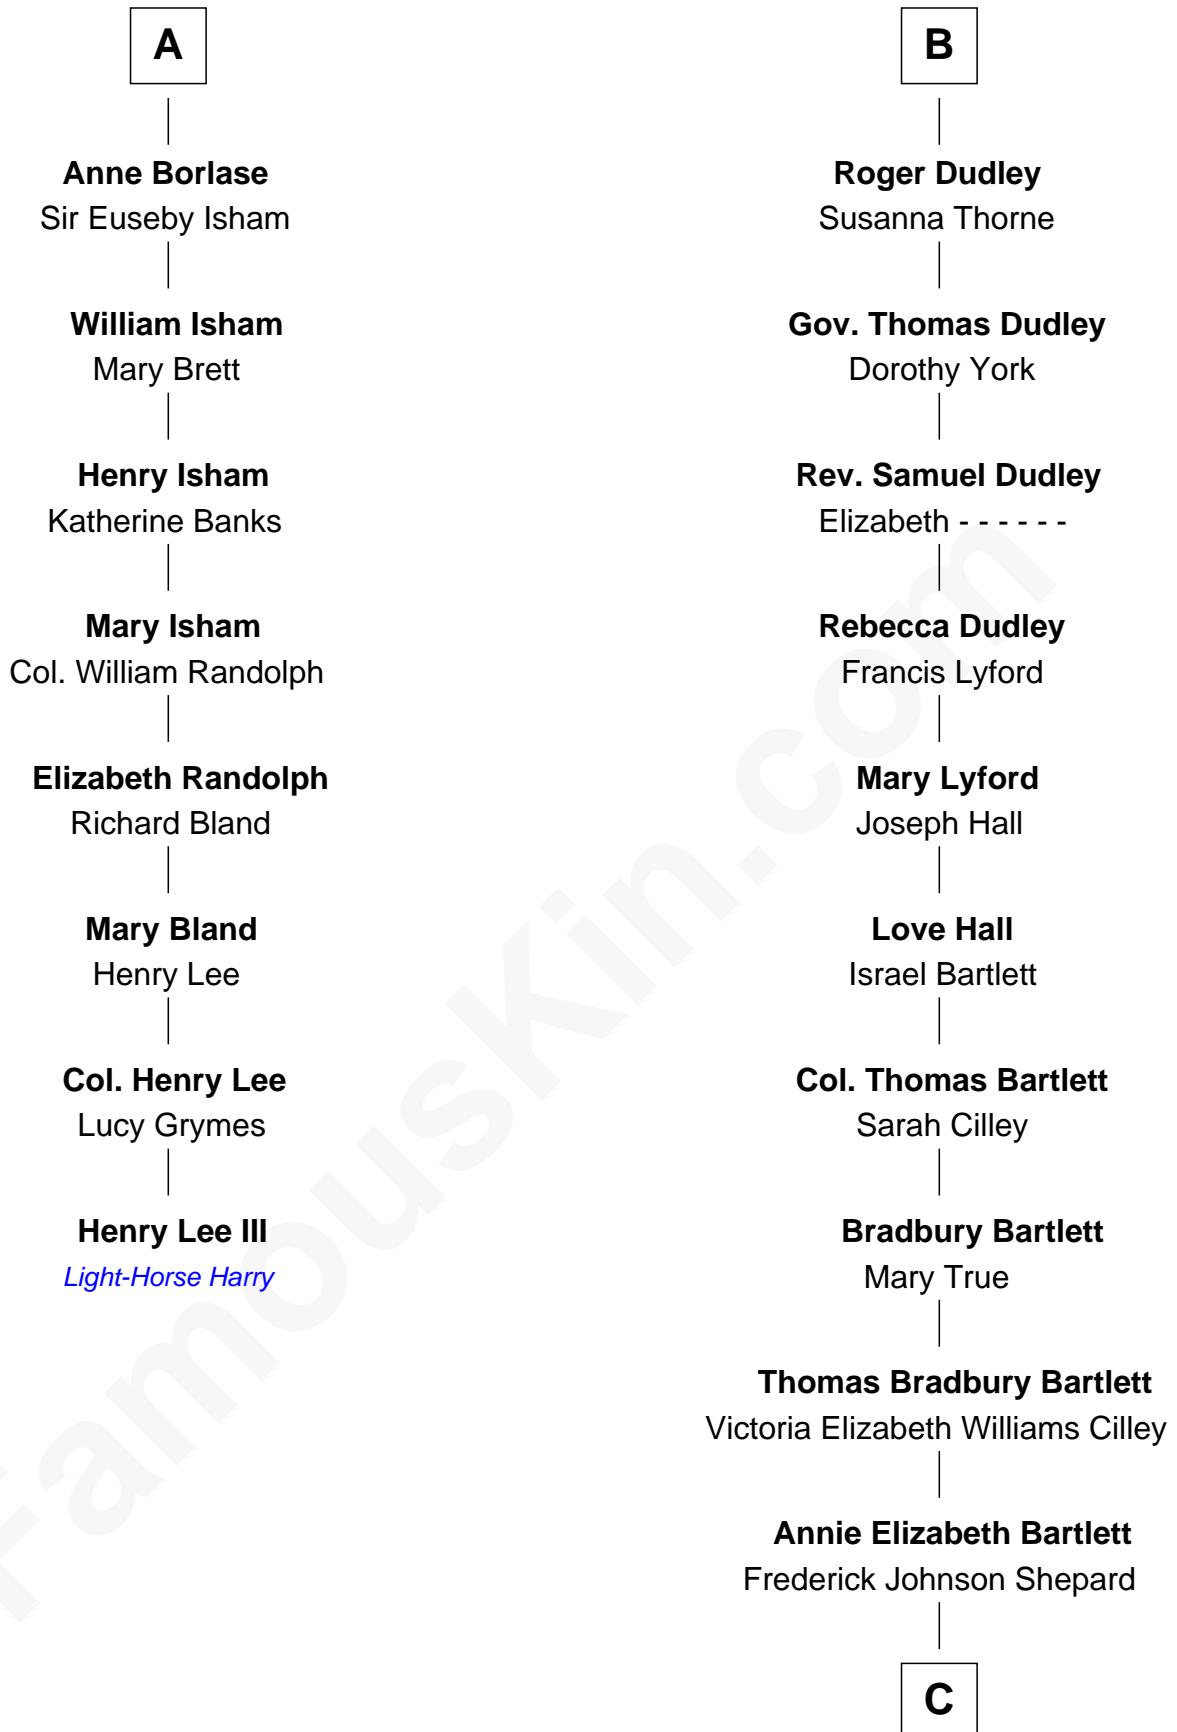

FamousKin.com Relationship Chart of

Henry Lee III

9th Governor of Virginia

14th cousin 4 times removed of

Alan Shepard

Mercury and Apollo Astronaut

Sir Philip le Despencer

Elizabeth - - - - -

Sir Philip le Despencer

Elizabeth de Tibetot

Margery Despencer

Sir Roger Wentworth

Margaret Wentworth

Sir William Hopton

Margaret Hopton

Sir Philip Booth

Cecily Willoughby

Sir John Sutton

Cecily Grey

Sir Henry Dudley

- - - - - Ashton

Probable

B

C

Alan Bartlett Shepard
Pauline Renza Emerson

Alan Shepard
Mercury and Apollo Astronaut

FamousKin.com