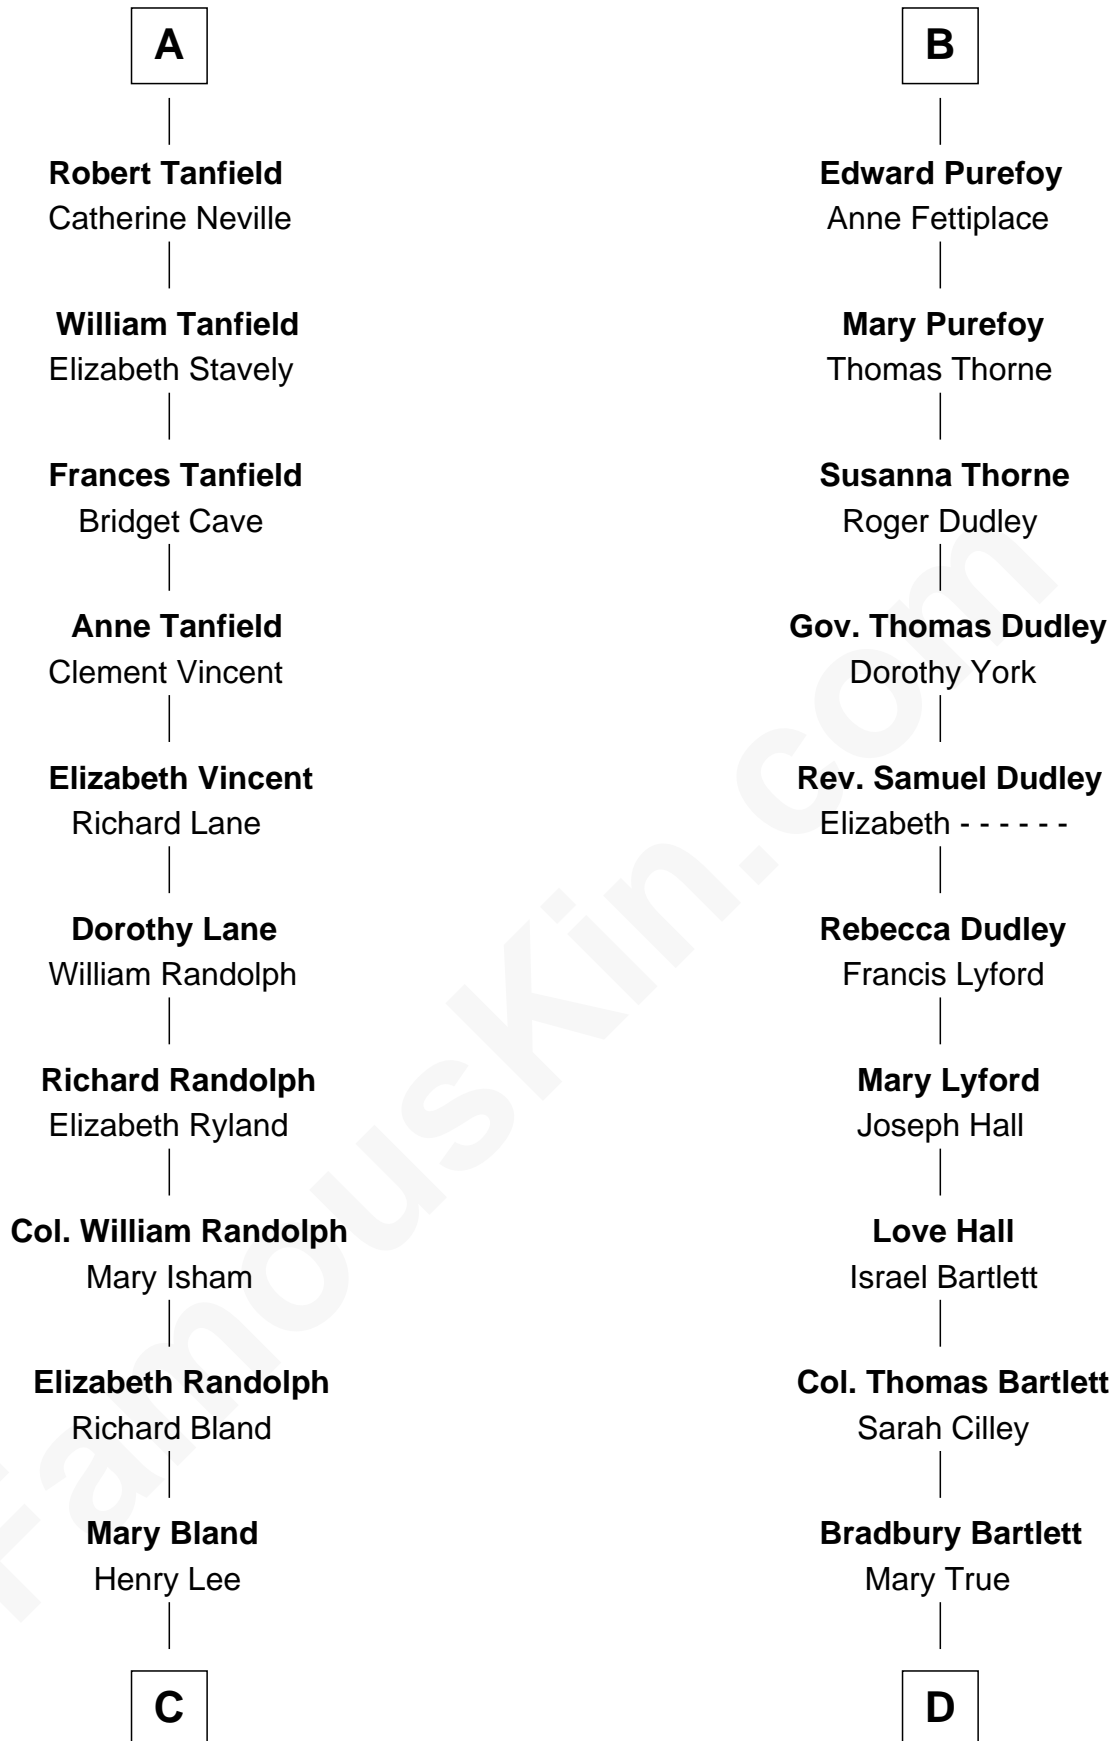

FamousKin.com Relationship Chart of

Henry Lee III

9th Governor of Virginia

18th cousin 2 times removed of

Alan Shepard

Mercury and Apollo Astronaut

Sir Nicholas Audley

Joan Martin