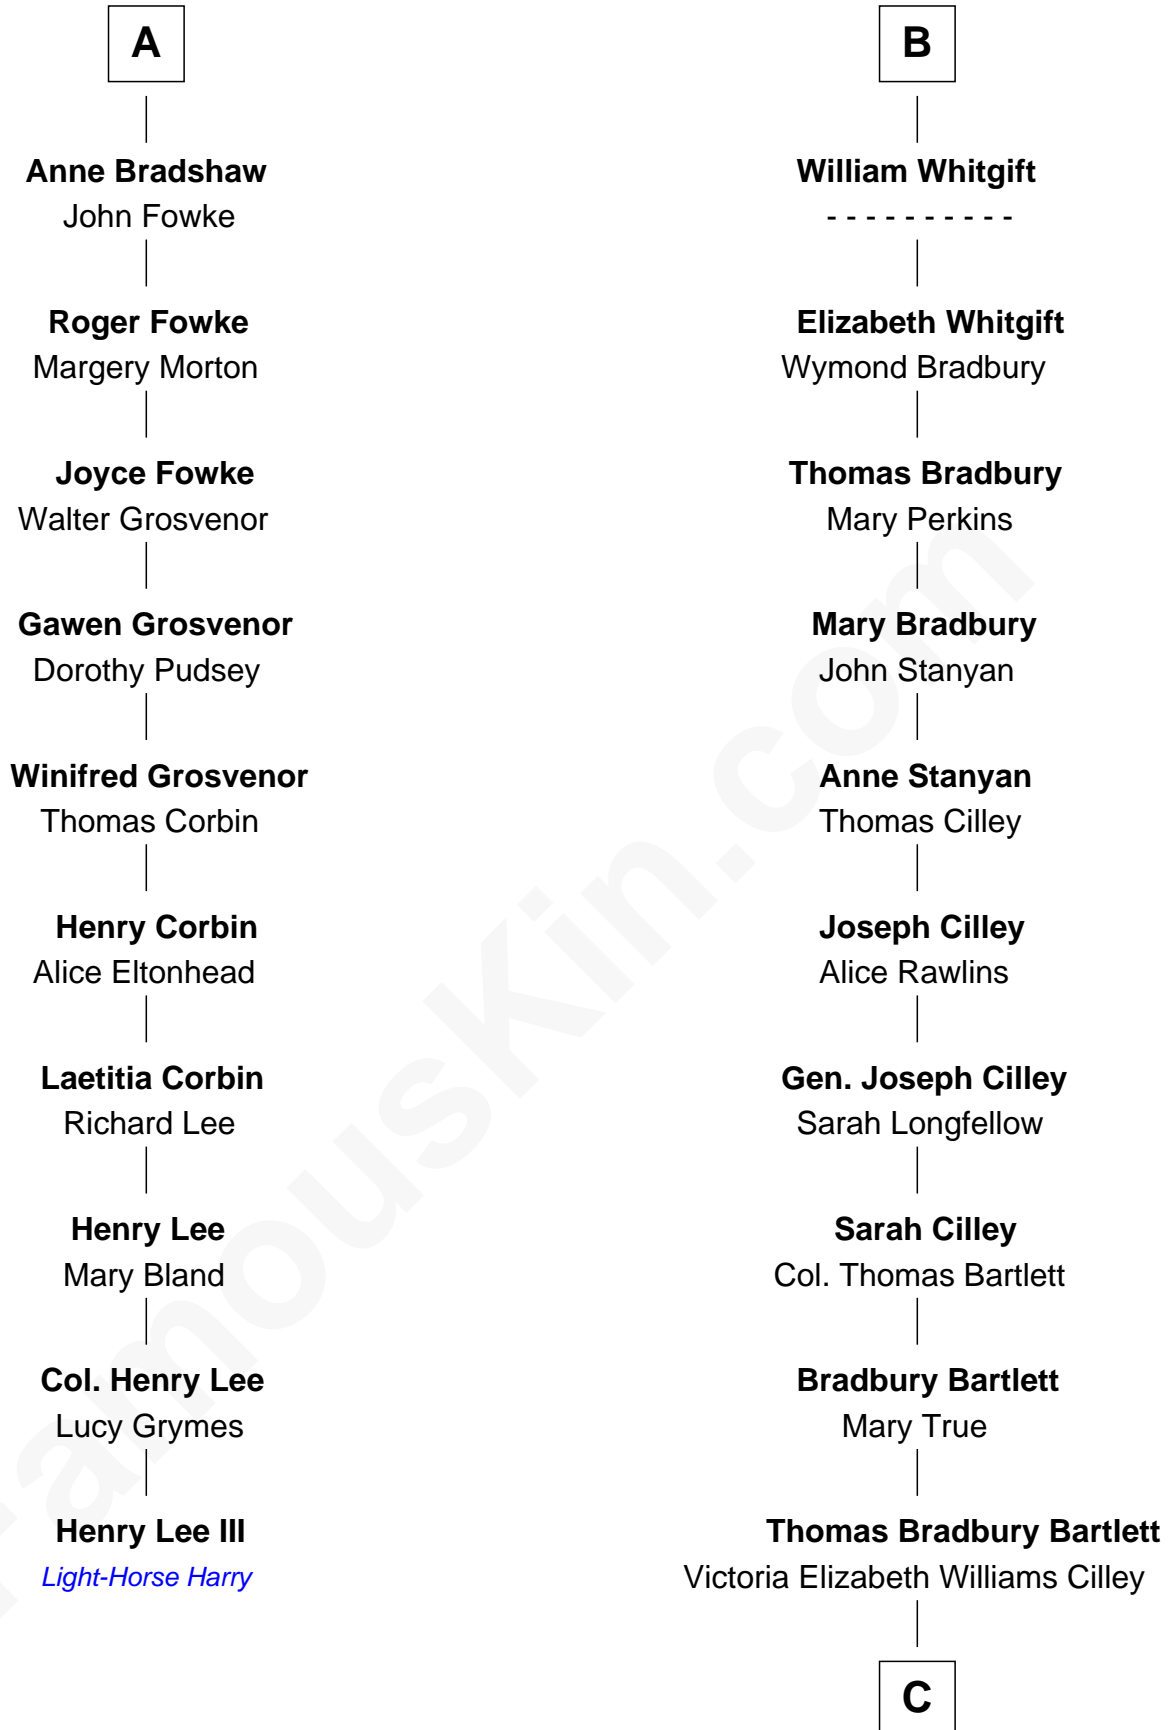

FamousKin.com Relationship Chart of

Henry Lee III

9th Governor of Virginia

16th cousin 3 times removed of

Alan Shepard

Mercury and Apollo Astronaut

John de Welles

Maud de Roos

Eleanor de Mowbray

Eudo de Welles

Maud de Greystoke

Sir Lionel de Welles

Joan de Waterton

Margaret de Welles

Sir Thomas Dymoke

Jane Dymoke

John Fulnetby

Katherine Fulnetby

William Dynwell

Anne Dynwell

Henry Whitgift

B

C

Annie Elizabeth Bartlett
Frederick Johnson Shepard

Alan Bartlett Shepard
Pauline Renza Emerson

Alan Shepard
Mercury and Apollo Astronaut

FamousKin.com