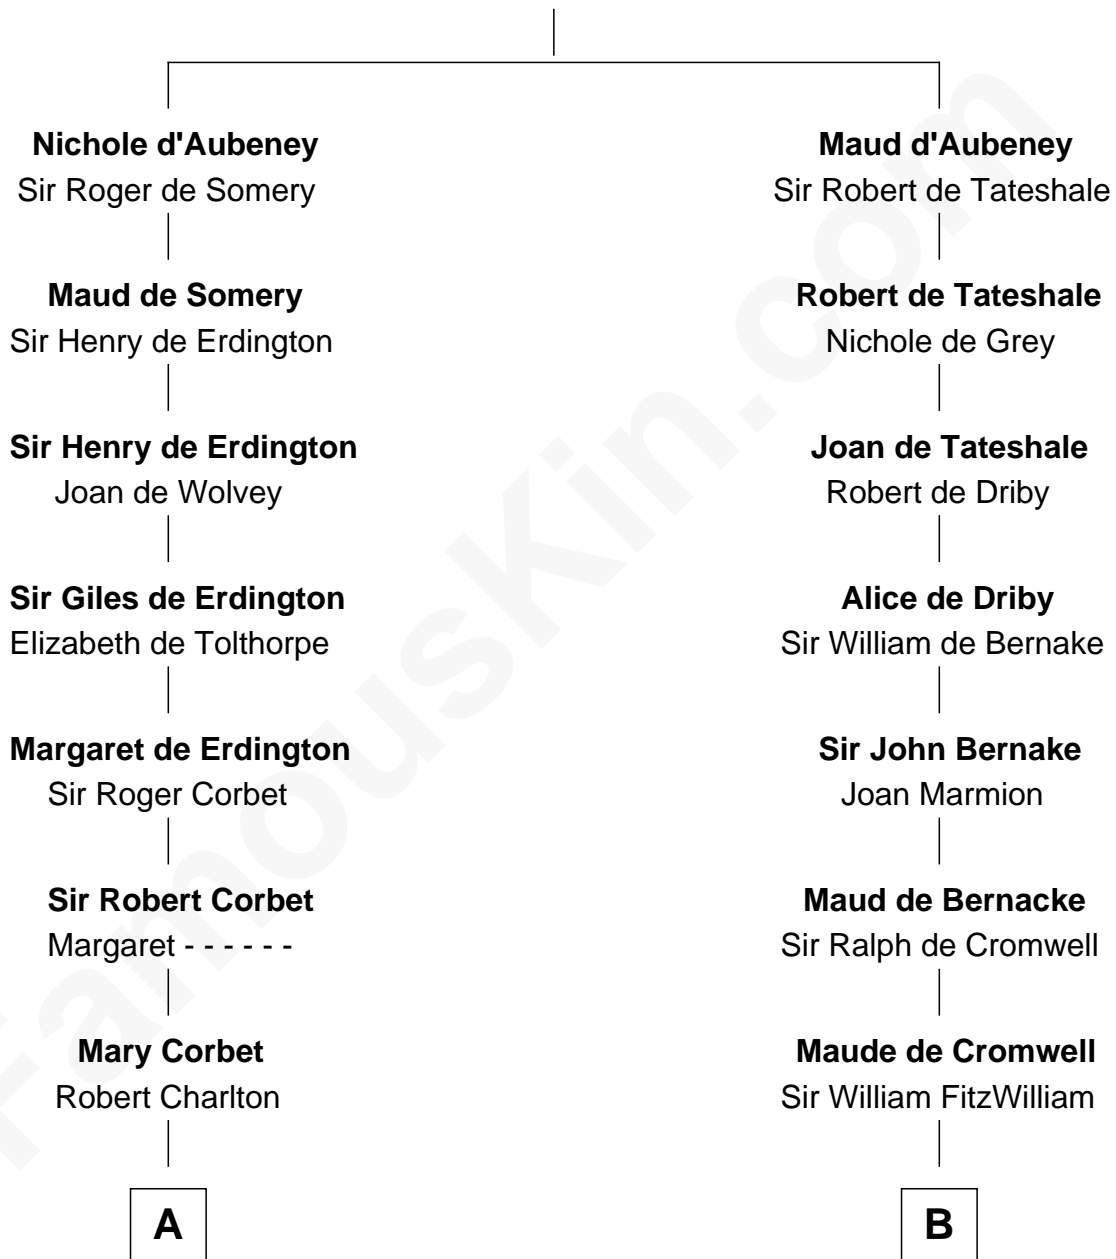

FamousKin.com

Relationship Chart of

Henry Lee III

9th Governor of Virginia

18th cousin 1 time removed of

John Quincy Adams

6th U.S. President

William d'Aubeny

Mabel of Chester

C

Col. Henry Lee

Lucy Grymes

Henry Lee III

Light-Horse Harry

D

Elizabeth Quincy