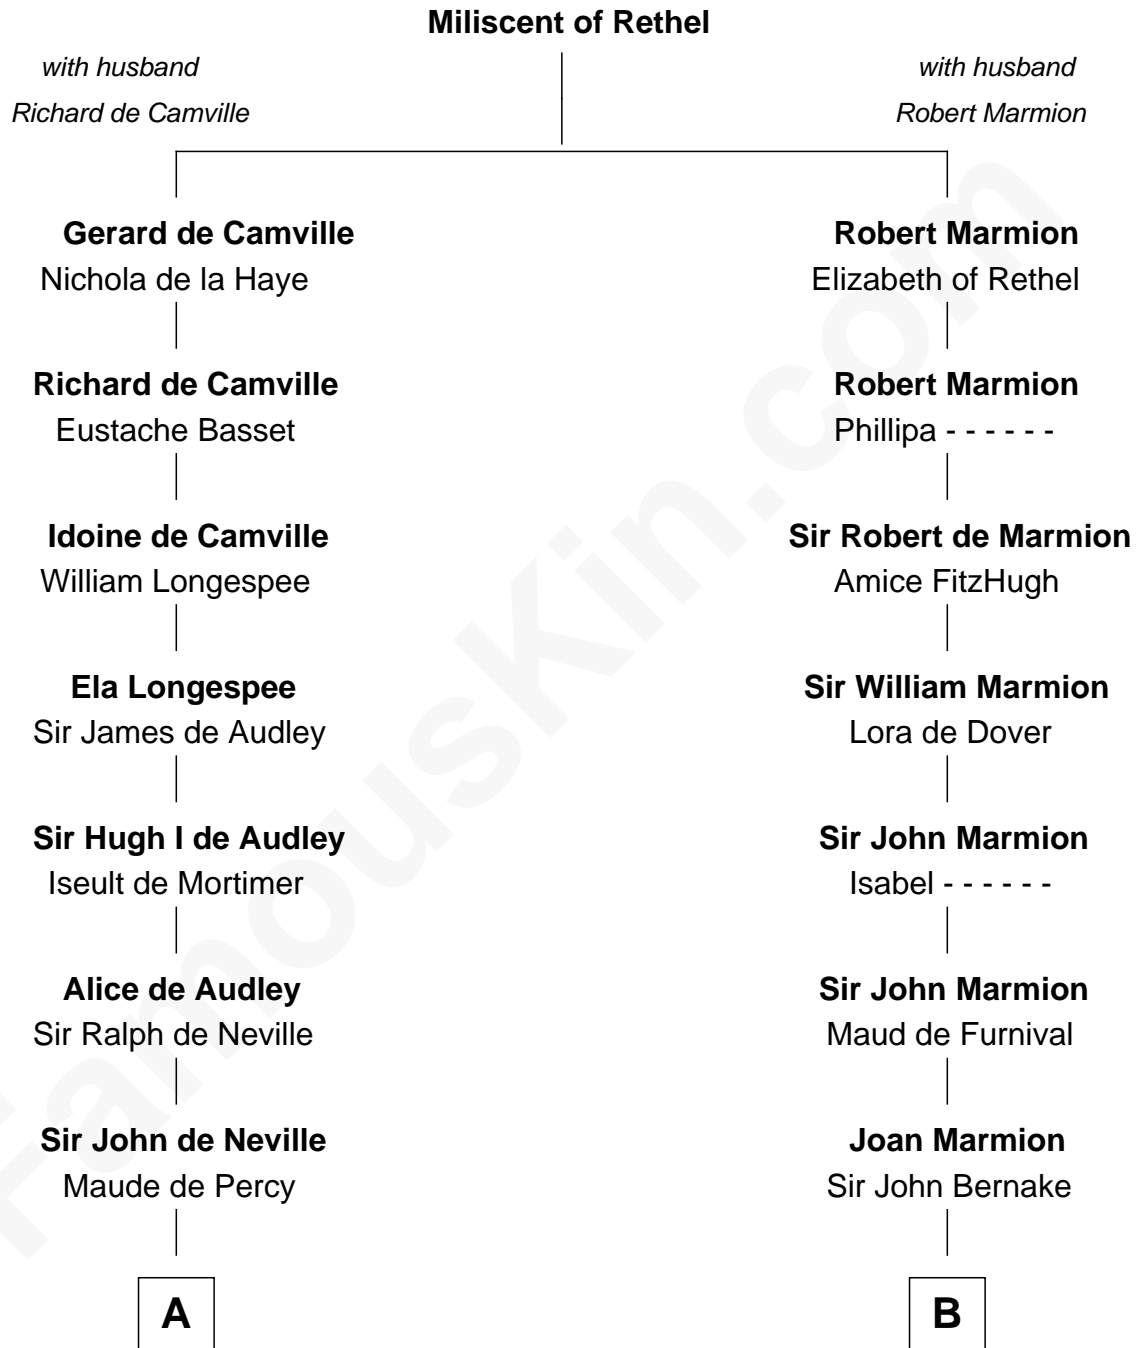

FamousKin.com

Relationship Chart of

Henry Lee III

9th Governor of Virginia

20th cousin 1 time removed of

John Quincy Adams

6th U.S. President

C

Elizabeth Randolph

Richard Bland

Mary Bland

Henry Lee

Col. Henry Lee

Lucy Grymes

Henry Lee III

Light-Horse Harry