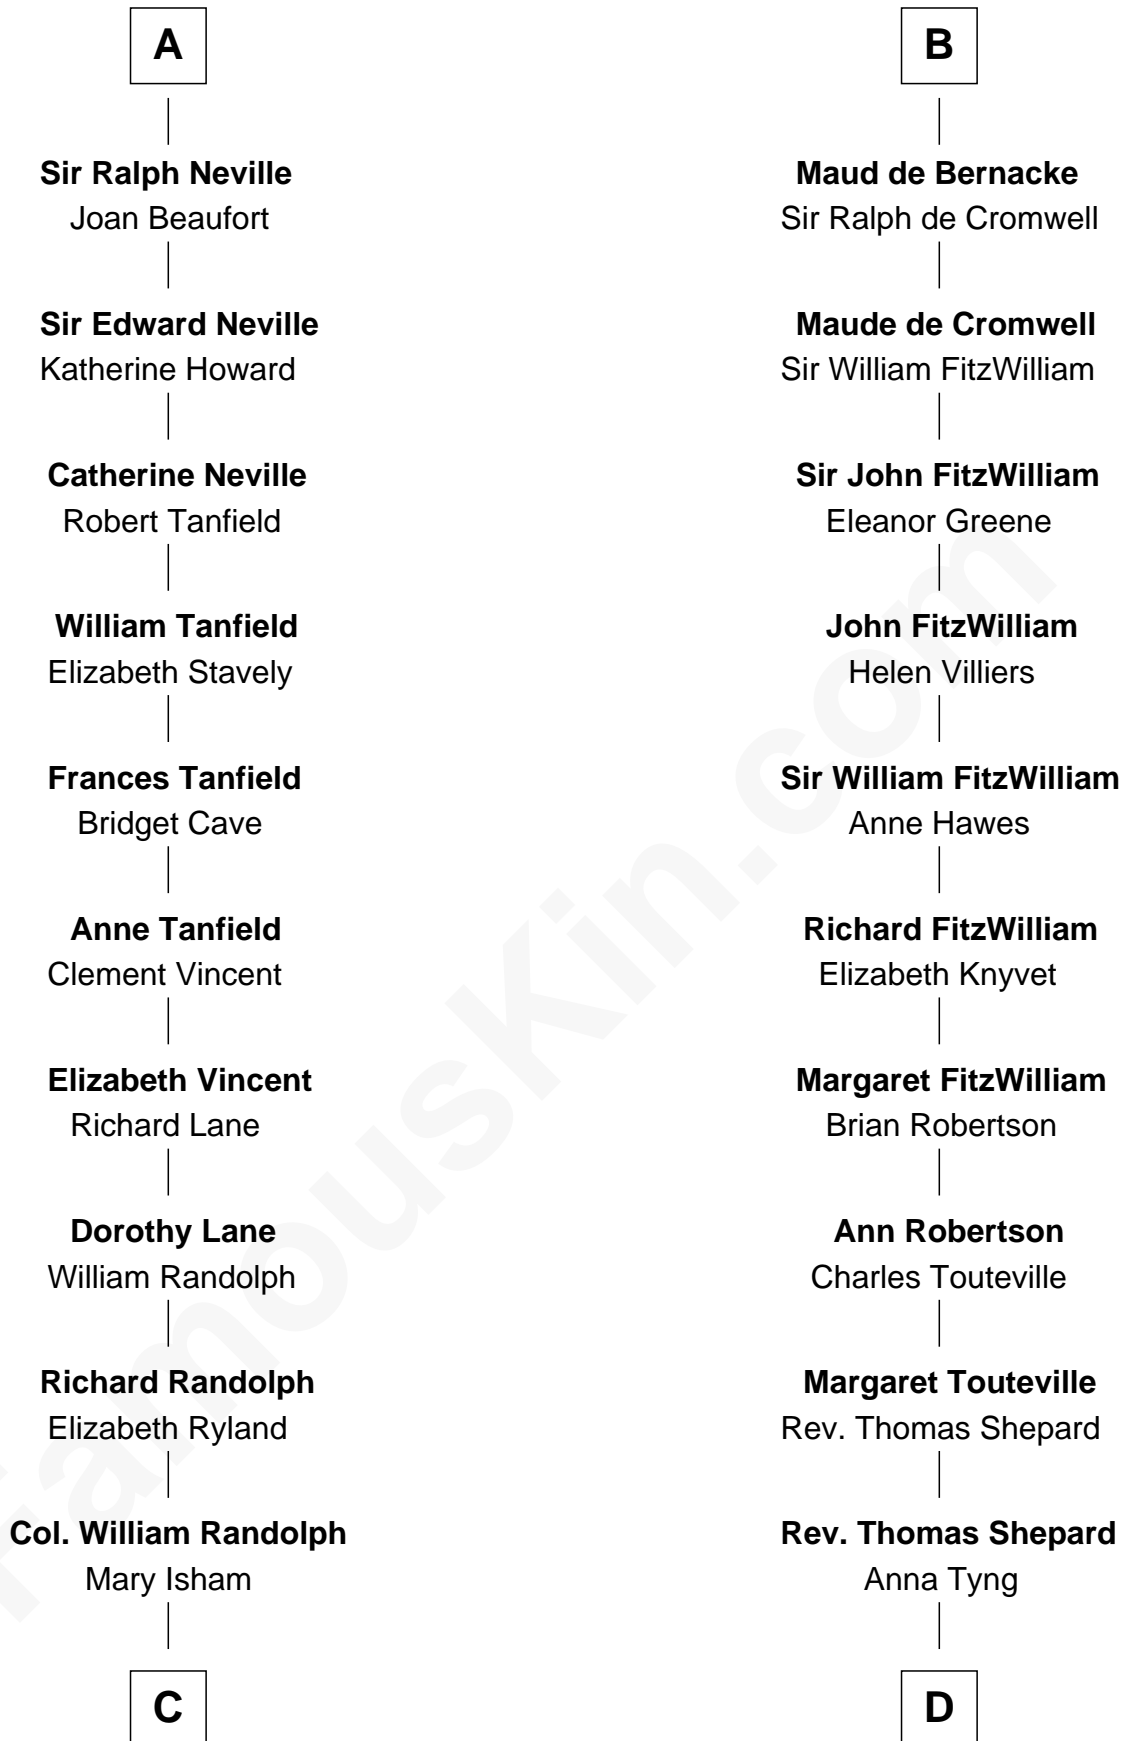

FamousKin.com

Relationship Chart of

Henry Lee III

9th Governor of Virginia

20th cousin 1 time removed of

John Quincy Adams

6th U.S. President

C

Elizabeth Randolph

Richard Bland

Mary Bland

Henry Lee

Col. Henry Lee

Lucy Grymes

Henry Lee III

Light-Horse Harry