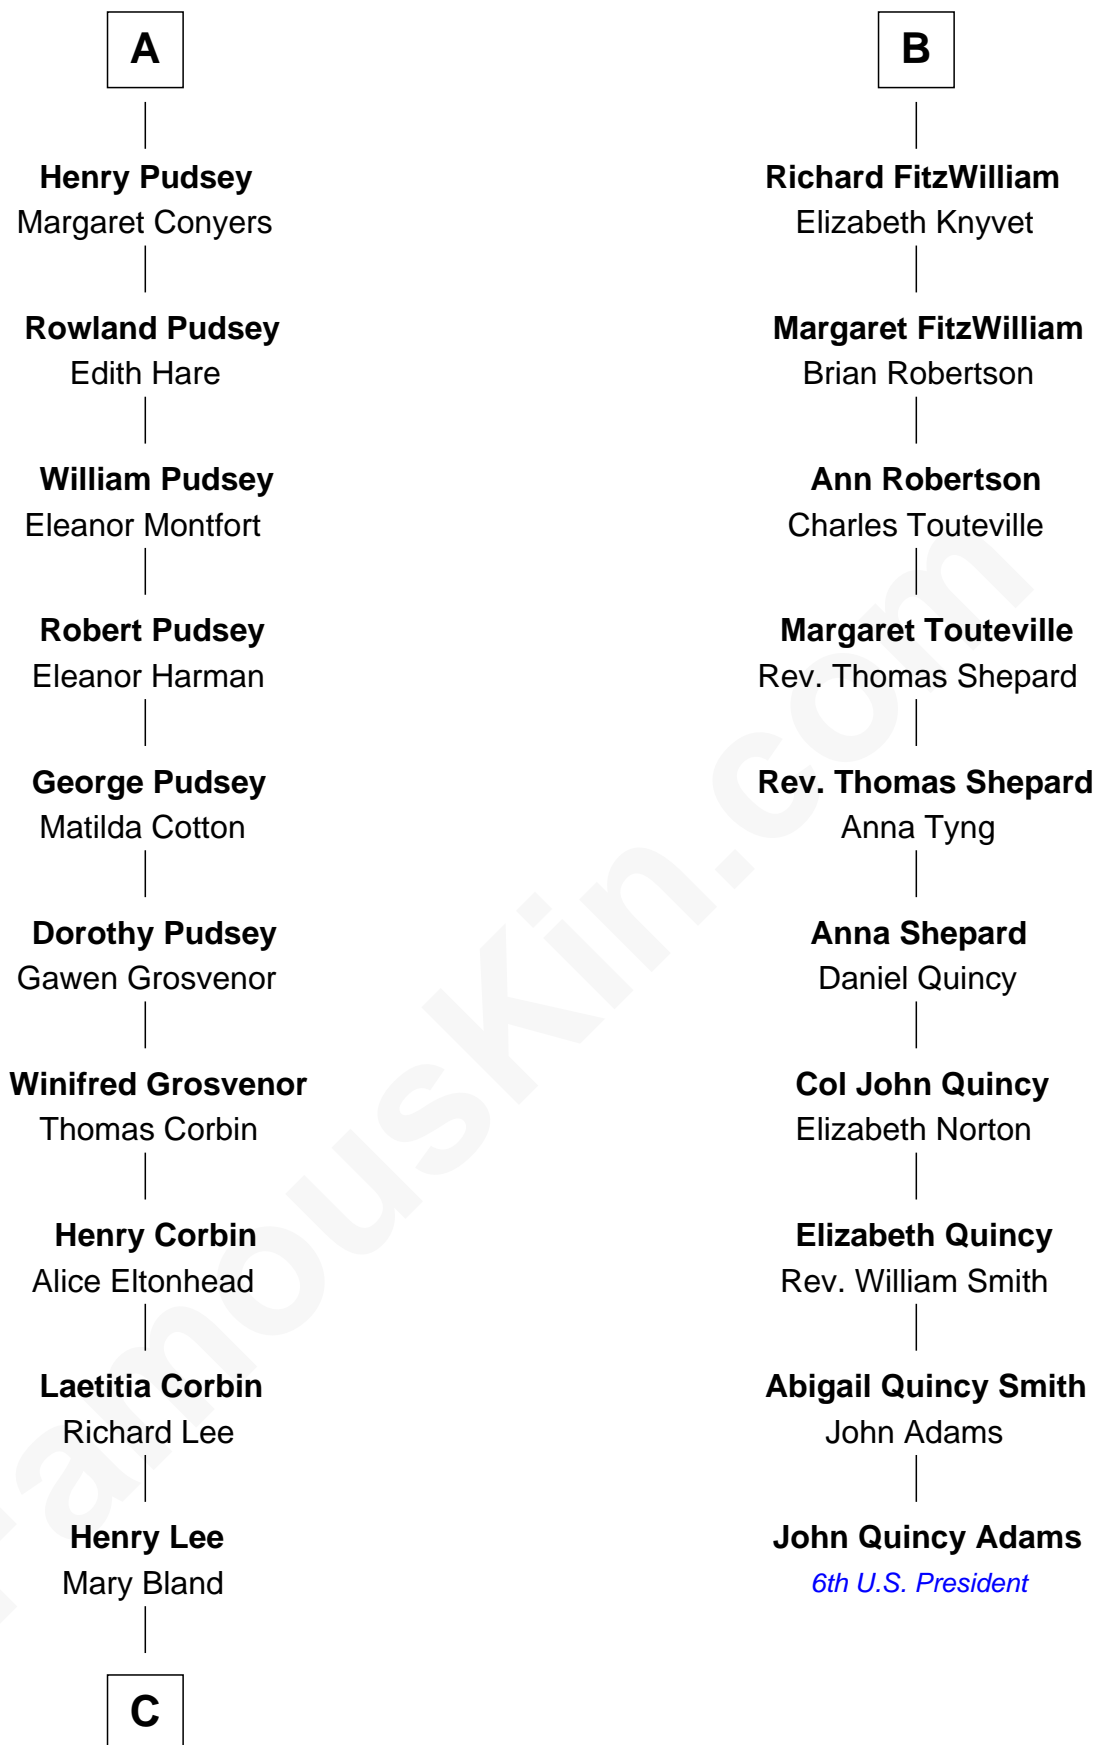

FamousKin.com

Relationship Chart of

Henry Lee III

9th Governor of Virginia

16th cousin 2 times removed of

John Quincy Adams

6th U.S. President

William de Odingsells

Henry FitzHugh

Eleanor Fitzhugh

Sir Thomas Tunstall

Margaret Tunstall

Sir Ralph Pudsey

Sir John Pudsey

Grace Hamerton

A

Ida de Odingsells

John de Clinton

William de Clinton

Julian de Leybourne

Elizabeth de Clinton

Sir John FitzWilliam

Sir William FitzWilliam

Maude de Cromwell

Sir John FitzWilliam

Eleanor Greene

John FitzWilliam

Helen Villiers

Sir William FitzWilliam

Anne Hawes

B

C